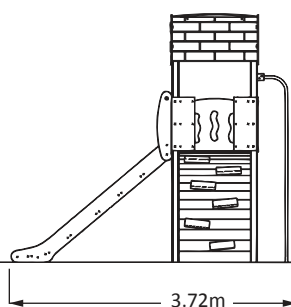

*DRAWINGS ABOVE SHOW STANDARD ROOF - dimensions remain the same for the RUSTIC version