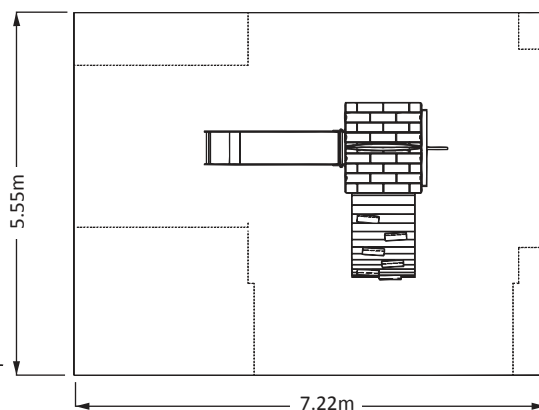

*DRAWINGS ABOVE SHOW STANDARD ROOF - dimensions remain the same for the RUSTIC version