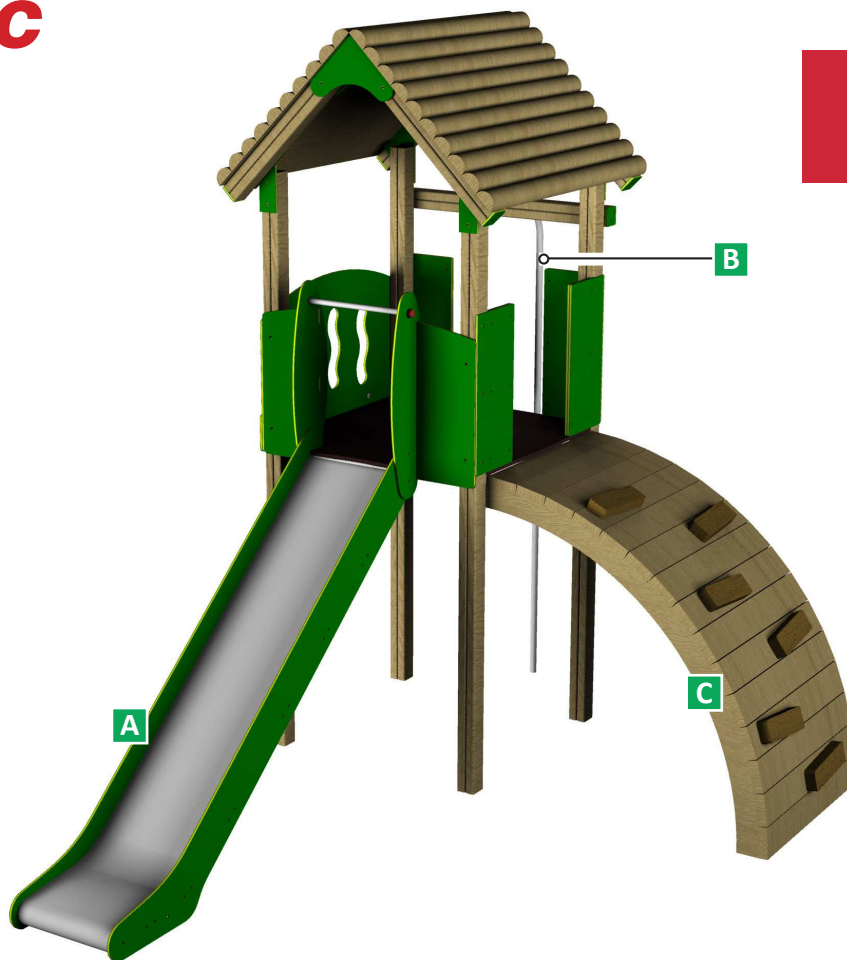

ZENITH ONE MULTI ARCH

creative
play

RUSTIC

FFH: 1.5
MIN. AREA: 31m²

FEATURES 1.5m SLIDE / FIREFIGHTERS POLE / ARCHED TIMBER RAMP

A

B

C

Floors and Ramps
Birch plywood exterior panels with a dense, rough 'wire-mesh' pattern surface to provide a slip-resistant finish.

Fastenings are tamper-proof or capped with secure custom-made plastic tamper proof covers. All footholds have a slip-resistant surface.

All our timbers are pressure treated with a chrome-free and arsenic-free preservative which protects against decay and insect attack for 20 years.

*DRAWINGS ABOVE SHOW STANDARD ROOF - dimensions remain the same for the RUSTIC version