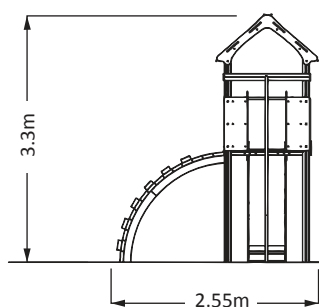

*DRAWINGS ABOVE SHOW STANDARD ROOF - dimensions remain the same for the RUSTIC version