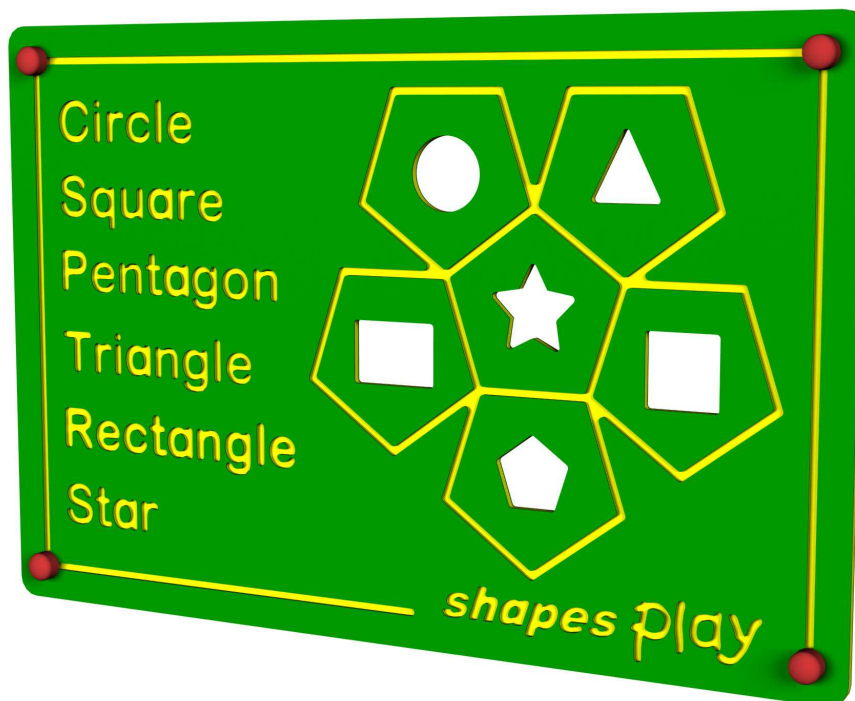

SHAPES WALL PANEL

creative
play

Fastenings are tamper-proof or capped with secure custom-made plastic tamper proof covers.

High specification, self-coloured, co-extruded polyethylene panels. This material is extremely durable, will not fade in sunshine, it is unaffected by moisture, will not delaminate.

High quality countersunk torx head wood screw with special thread. Hardened steel with a brass effect finish.