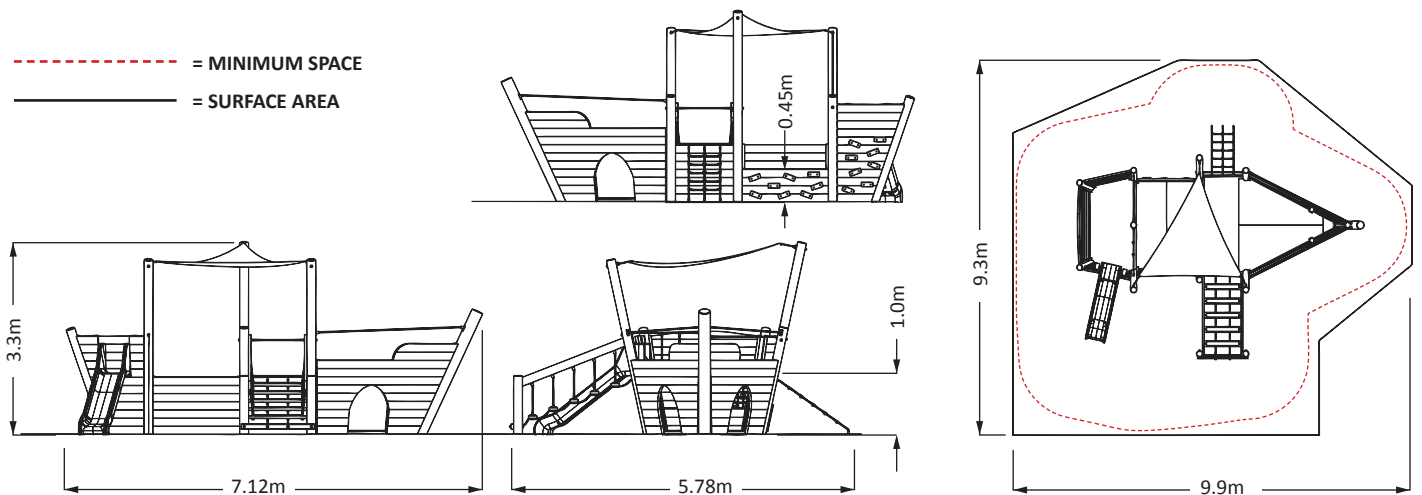

PIRATE SHIP *midi*

creative
play

FFH: 1.0m
MIN. AREA: 75m²

Ropes and nets
Polypropylene covered multi-filament steel core rope secured with hydraulically pressed end connections and custom made tamper-proof net joints.

FEATURES

SLIDE / WOBBLY BRIDGE / BOW TUNNEL / SHADE SAIL / CLIMBING PANEL / NET CLIMBER / CARGO NET / CLIMBING BLOCKS / STERN CABIN

A B C D E F G H I

----- = MINIMUM SPACE
———— = SURFACE AREA

PIRATE SHIP MIDI (TIMBER)