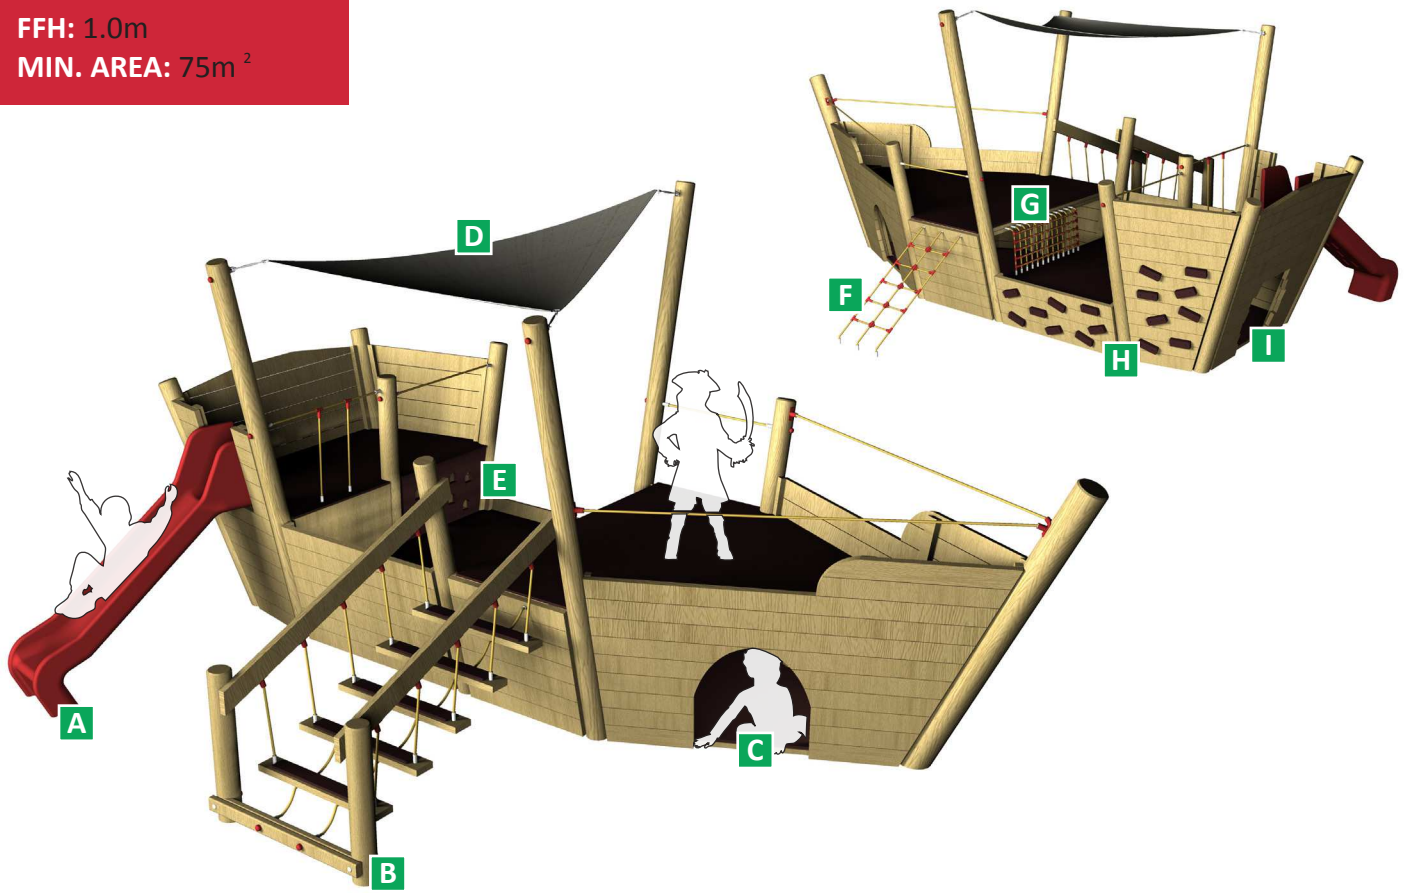

PIRATE SHIP *midi*

creative
play

FFH: 1.0m
MIN. AREA: 75m²

Ropes and nets
Polypropylene covered multi-filament steel core rope secured with hydraulically pressed end connections and custom made tamper-proof net joints.

Fastenings are tamper-proof or capped with secure custom-made plastic tamper proof covers.

Tanilith E pressure treated European Pine, sanded to produce a high quality finish. The raw material is sourced from well managed sustainable forests.

FEATURES

SLIDE / WOBBLY BRIDGE / BOW TUNNEL / SHADE SAIL / CLIMBING PANEL / NET CLIMBER / CARGO NET / CLIMBING BLOCKS / STERN CABIN

A B C D E F G H I

----- = MINIMUM SPACE
———— = SURFACE AREA

PIRATE SHIP MIDI (TIMBER)

REF: VOY118