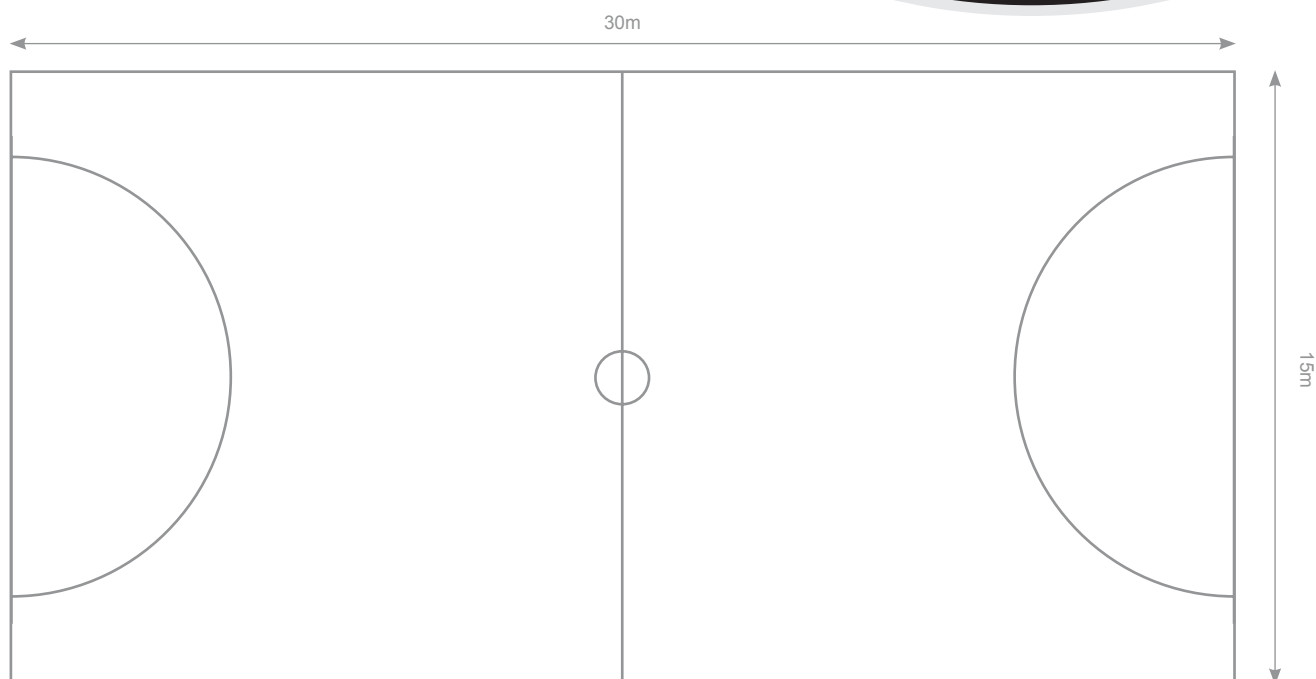

Football Court 30m x 15m

- Thermoplastic Marking uses the same process as road markings and zebra crossings but can be used to create a vibrant and colourful pattern to further enhance your playground area and childrens outdoor play time
- Minimum Order of £1000 excluding VAT
- Football court made with 50mm wide Yellow Strip