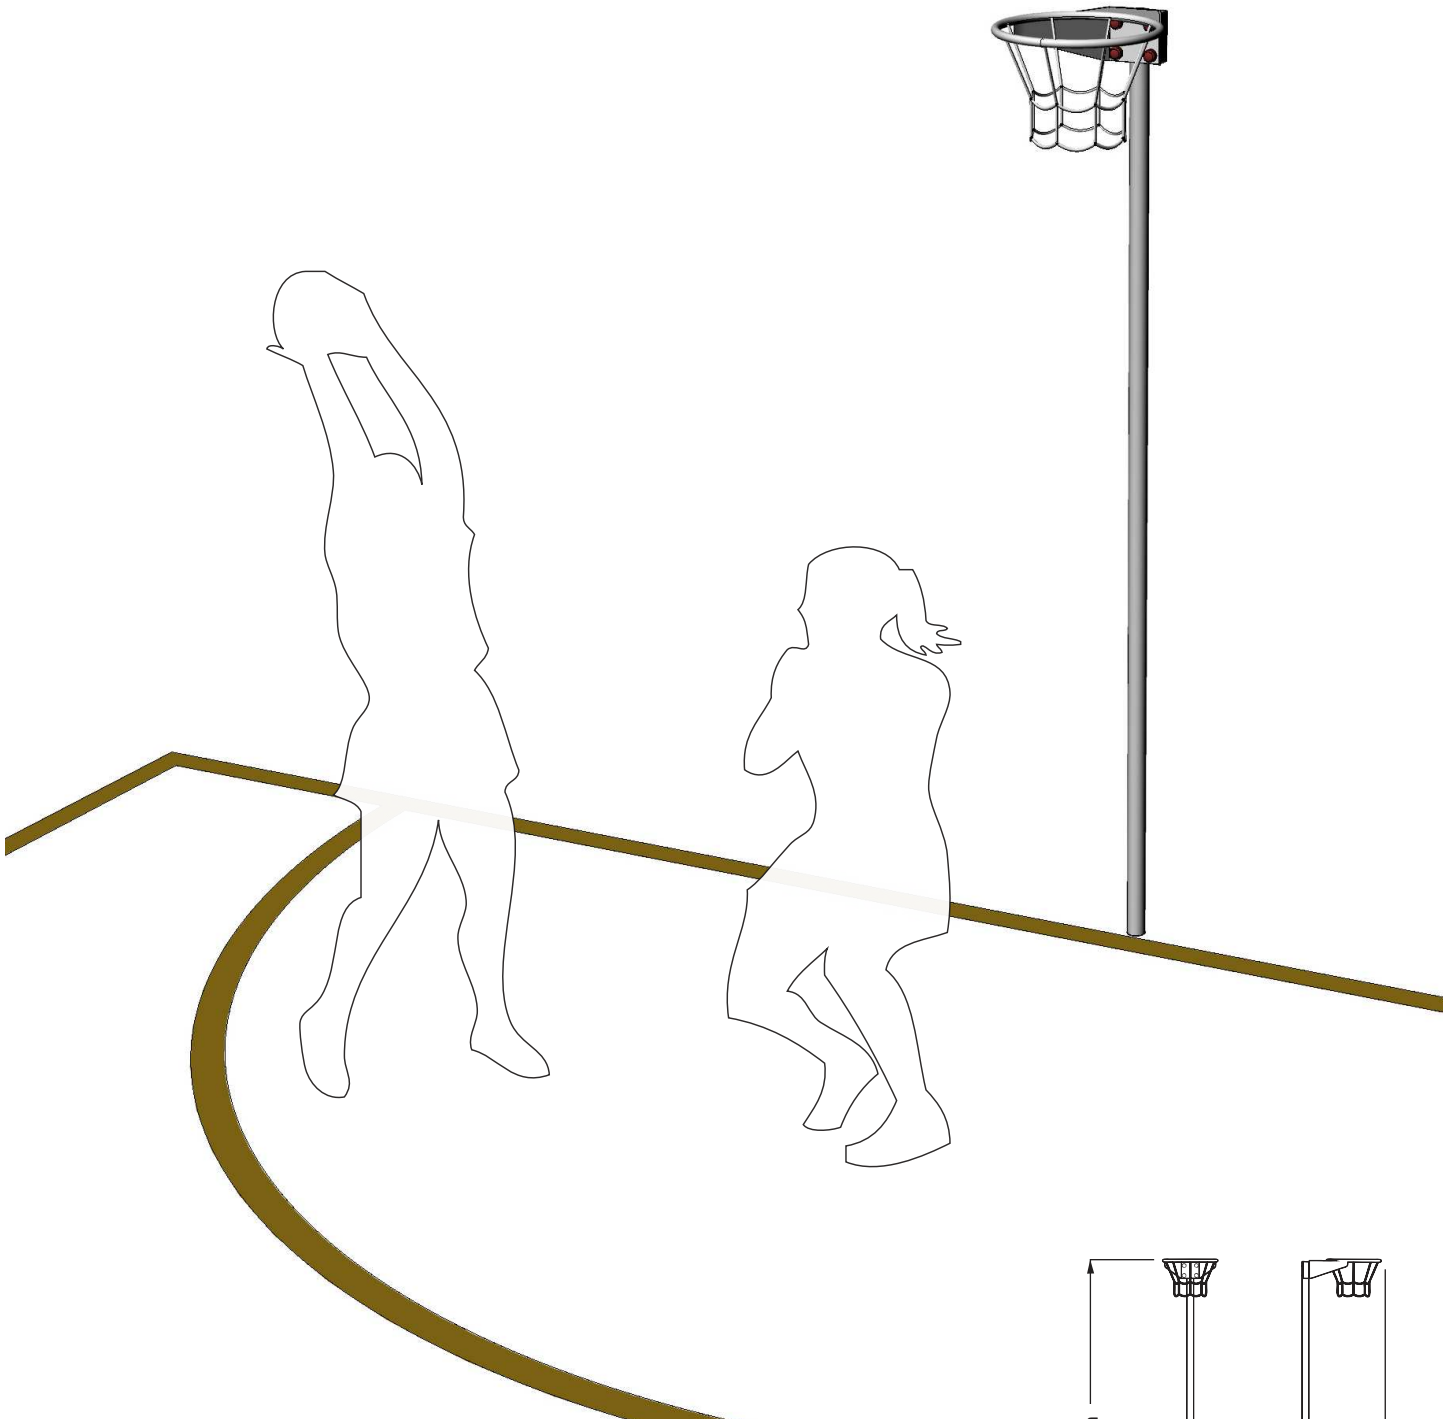

NETBALL POST

creative
play

Fastenings are tamper-proof or capped with secure custom-made plastic tamper proof covers. All footholds have a slip-resistant surface.

All metal is powder coated steel, which gives a smooth durable clean finish.