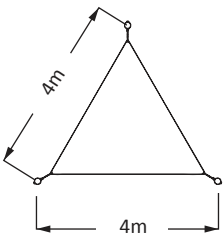

SAIL SHADE - TRIANGLE

creative
play

HEIGHT: 2.9
MIN. AREA: 24 / 31 / 38m²
min. area includes 1m freespace

Steel uprights are powder coated tubular steel, which gives a smooth durable clean finish.

Fastenings are tamper-proof or capped with secure custom-made plastic tamper proof covers.

Heavy duty HDPE shade fabric, designed to block out up to 98% of UV rays, whilst allowing heat to escape through.

REF: SS104