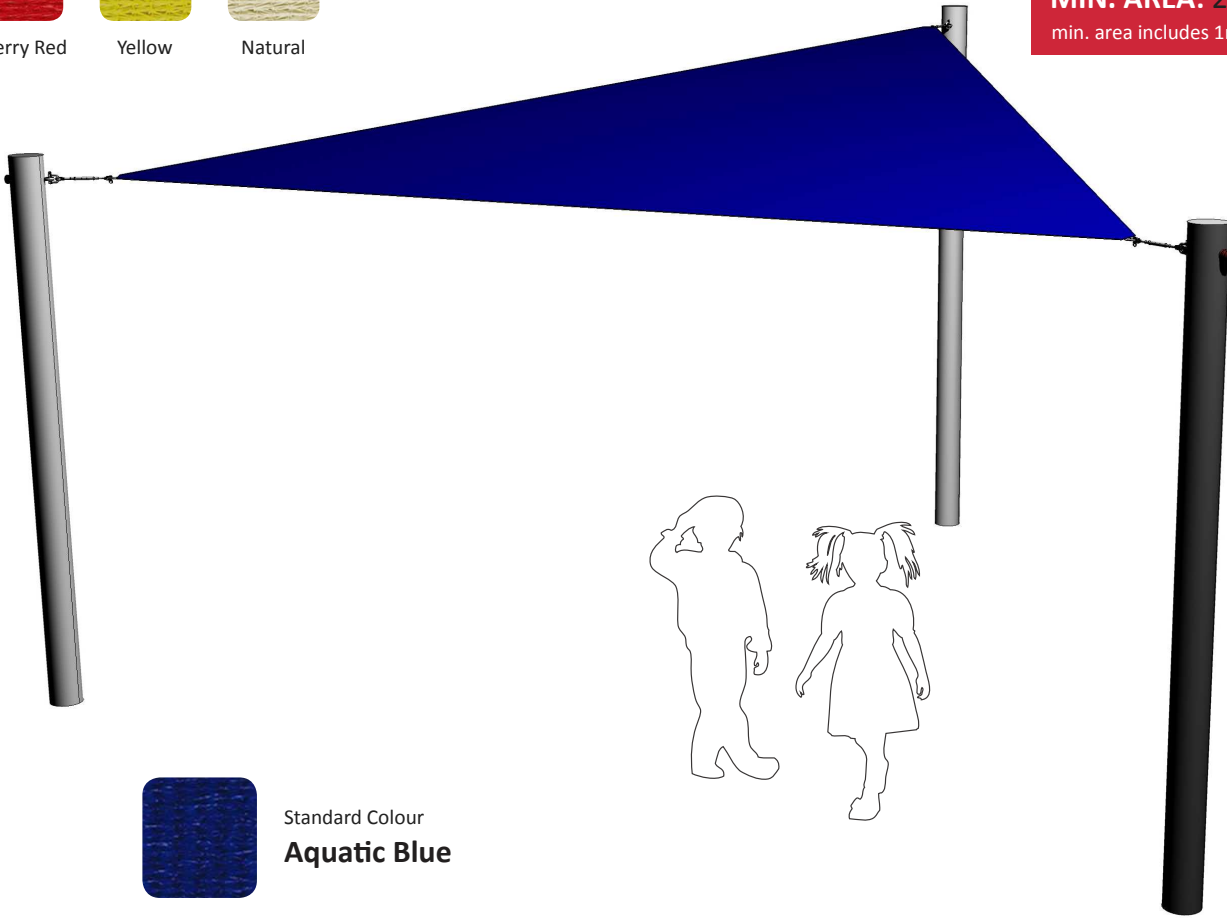

# SAIL SHADE - TRIANGLE

creative  
play

Cherry Red

Yellow

Natural

**HEIGHT: 2.9**  
**MIN. AREA: 24 / 31 / 38m<sup>2</sup>**  
min. area includes 1m freespace

Standard Colour  
**Aquatic Blue**

Steel uprights are powder coated tubular steel, which gives a smooth durable clean finish.

Fastenings are tamper-proof or capped with secure custom-made plastic tamper proof covers.

Heavy duty HDPE shade fabric, designed to block out up to 98% of UV rays, whilst allowing heat to escape through.