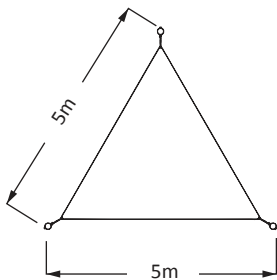

SAIL SHADE - TRIANGLE

creative
play

HEIGHT: 2.9
MIN. AREA: 24 / 31 / 38m²
min. area includes 1m freespace

Steel uprights are powder coated tubular steel, which gives a smooth durable clean finish.

Fastenings are tamper-proof or capped with secure custom-made plastic tamper proof covers.

Heavy duty HDPE shade fabric, designed to block out up to 98% of UV rays, whilst allowing heat to escape through.

REF: SS105