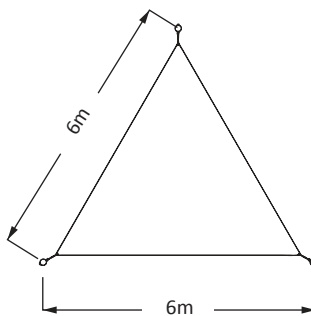

SAIL SHADE - TRIANGLE

creative
play

HEIGHT: 2.9
MIN. AREA: 24 / 31 / 38m²
min. area includes 1m freespace

Steel uprights are powder coated tubular steel, which gives a smooth durable clean finish.

Fastenings are tamper-proof or capped with secure custom-made plastic tamper proof covers.

Heavy duty HDPE shade fabric, designed to block out up to 98% of UV rays, whilst allowing heat to escape through.

REF: SS106