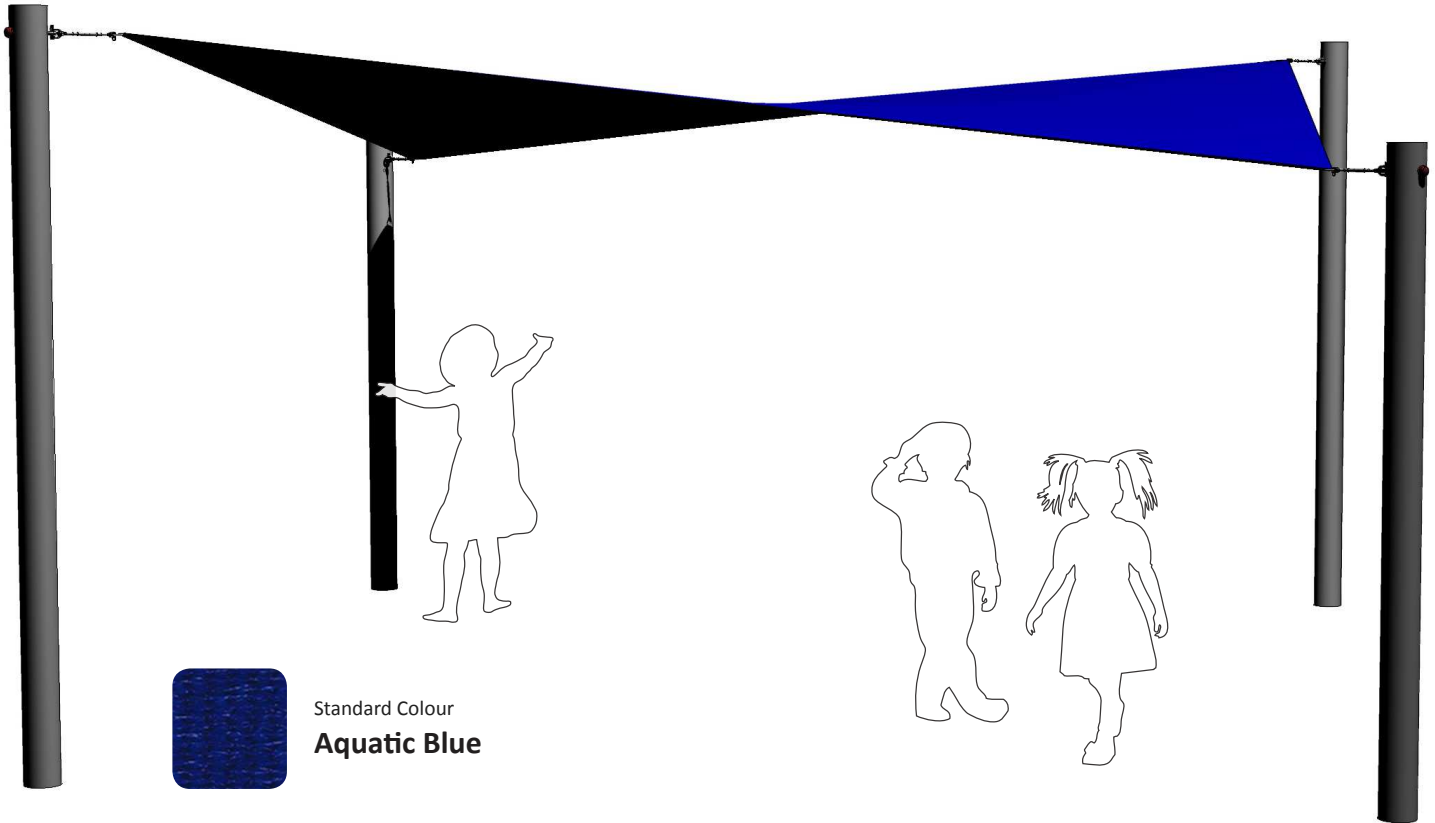

SAIL SHADE - SQUARE

creative
play

Cherry Red

Yellow

Natural

HEIGHT: 2.9
MIN. AREA: 36 / 49 / 64m²
min. area includes 1m freespace

Steel uprights are powder coated tubular steel, which gives a smooth durable clean finish.

Fastenings are tamper-proof or capped with secure custom-made plastic tamper proof covers.

Heavy duty HDPE shade fabric, designed to block out up to 98% of UV rays, whilst allowing heat to escape through.