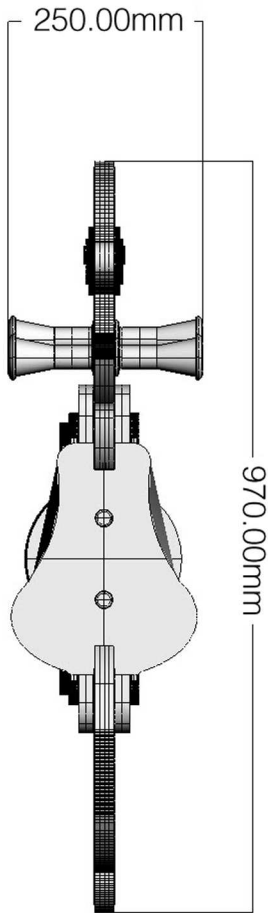

SINGLE SPRING RIDERS

creative
play

FFH: 0.5m
MIN. AREA: 7.5m²

Fastenings are tamper-proof or capped with secure custom-made plastic tamper-proof covers.

High specification, self-coloured, co-extruded polyethylene panels. This material is extremely durable, will not fade in sunshine, it is unaffected by moisture, will not delaminate, is graffiti resistant and easy to clean.