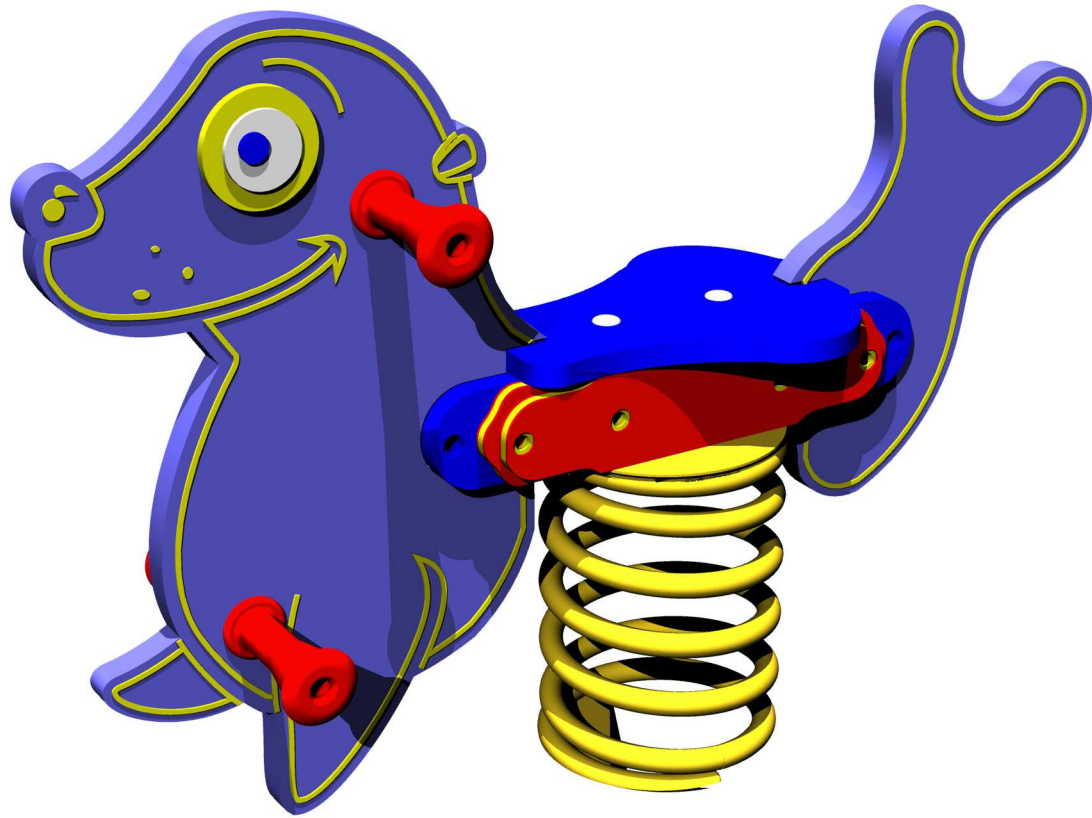

SINGLE SPRING RIDERS

creative
play

FFH: 0.5m
MIN. AREA: 7.5m²

Fastenings are tamper-proof or capped with secure custom-made plastic tamper-proof covers.

High specification, self-coloured, co-extruded polyethylene panels. This material is extremely durable, will not fade in sunshine, it is unaffected by moisture, will not delaminate, is graffiti resistant and easy to clean.