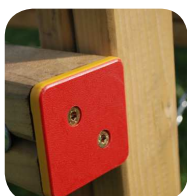

## \*Plants and soil not included

All our timbers are pressure treated with a chrome-free and arsenic-free preservative which protects against decay and insect attack for 20 years.

Geotextile lining is used as a barrier to protect the timber, allowing draining whilst retaining the soil fines.

High quality countersunk torx head wood screw with special thread. Hardened steel with a brass effect finish.