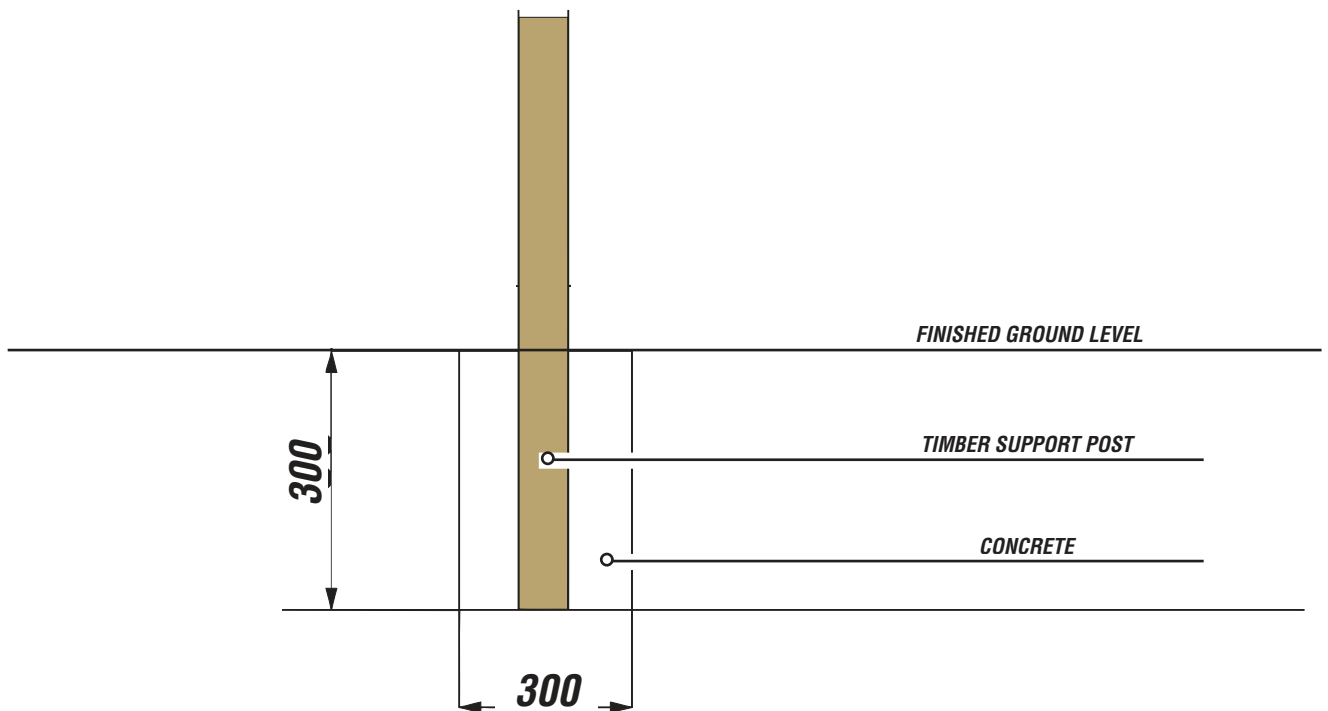

Foundation Details