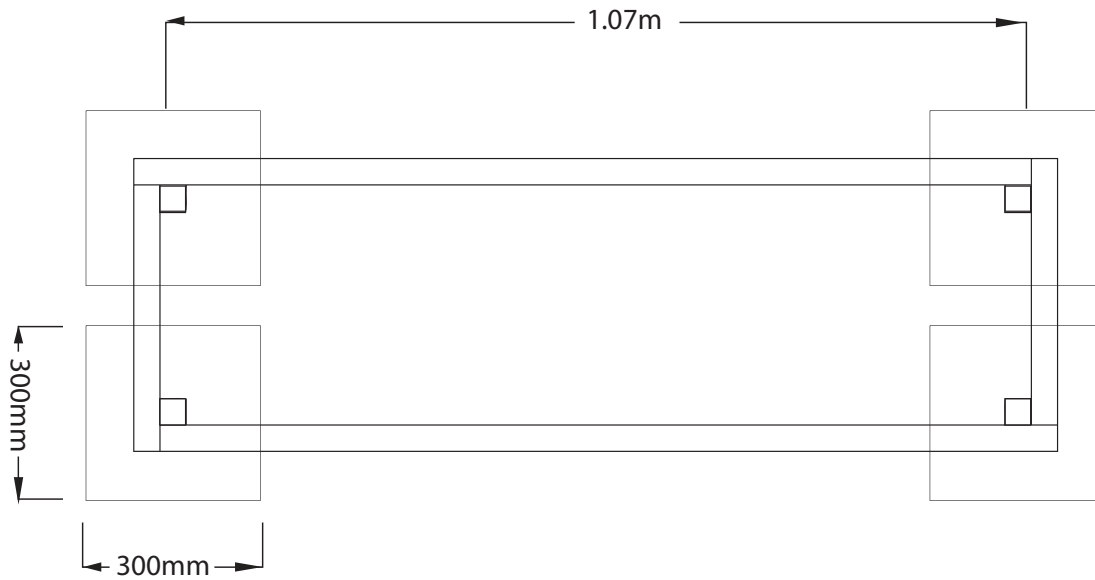

Foundation Details