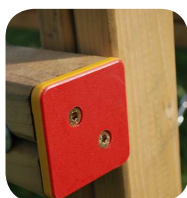

# TELEPHONE TALK TUBES

creative  
play

**OVERALL HEIGHT: 1.15m**

**MAX. LENGTH: 10m\***

\*approx. 10LM between the 2 phones

All our timbers are pressure treated with a chrome-free and arsenic-free preservative which protects against decay and insect attack for 20 years.

High specification, self-coloured, co-extruded polyethylene panels. This material is extremely durable, will not fade in sunshine, it is unaffected by moisture, will not delaminate, is graffiti resistant and easy to clean.