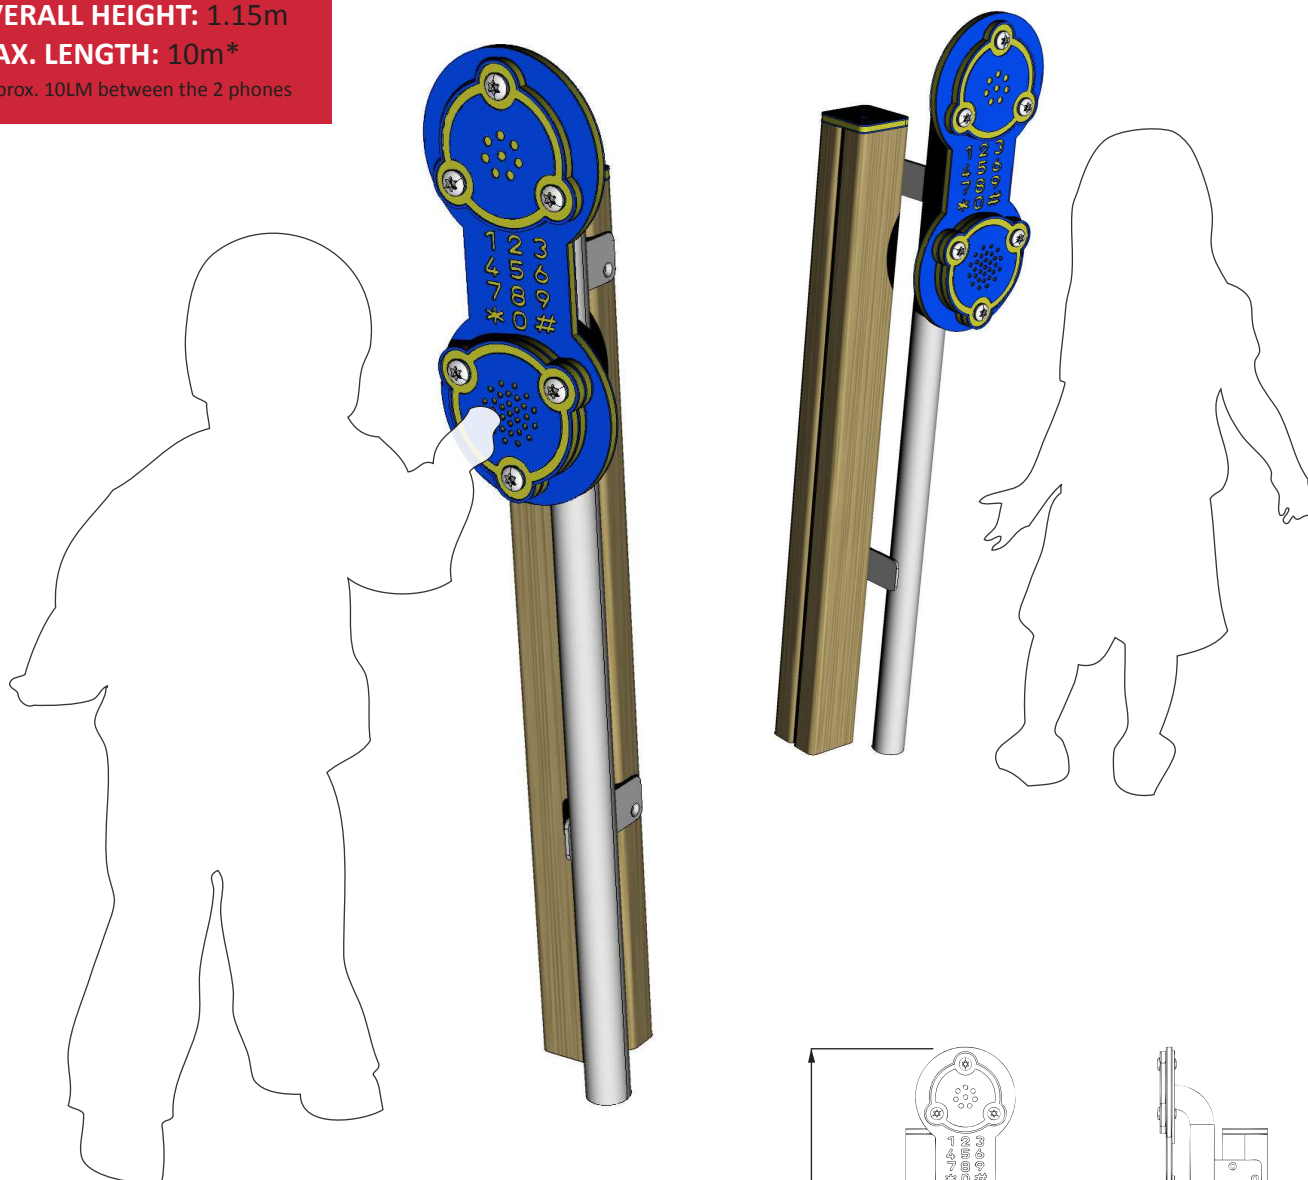

# TELEPHONE TALK TUBES

creative  
play

**OVERALL HEIGHT: 1.15m**

**MAX. LENGTH: 10m\***

\*approx. 10LM between the 2 phones

All our timbers are pressure treated with a chrome-free and arsenic-free preservative which protects against decay and insect attack for 20 years.

High specification, self-coloured, co-extruded polyethylene panels. This material is extremely durable, will not fade in sunshine, it is unaffected by moisture, will not delaminate, is graffiti resistant and easy to clean.