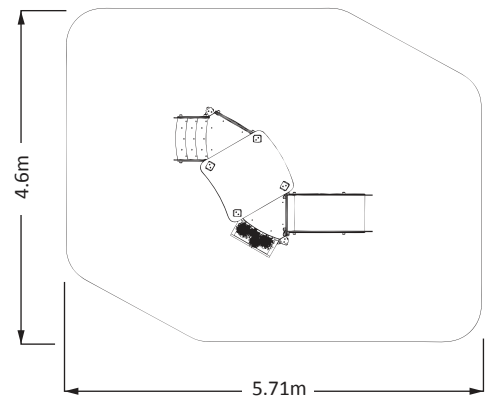

carouselmini

creative
play

FFH: 0.6m
MIN. AREA: 24.3m²

FEATURES

- whiteboard / window guard rail / 123 board / snake slide / timber guard rail / window planter / stairs

CAROUSEL mini

REF: CR101