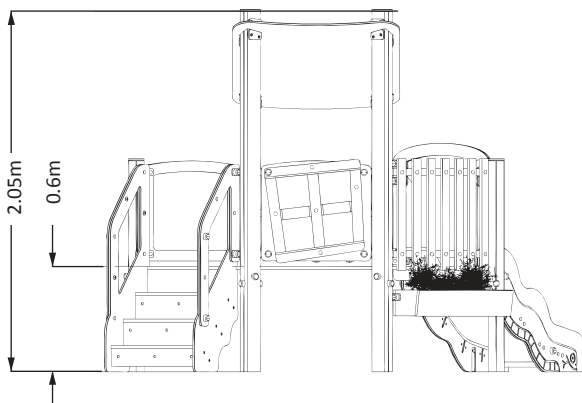

carouselmini

creative
play

FFH: 0.6m
MIN. AREA: 24.3m²

FEATURES

- whiteboard / window guard rail / 123 board / snake slide / timber guard rail / window planter / stairs

CAROUSEL mini

REF: CR101