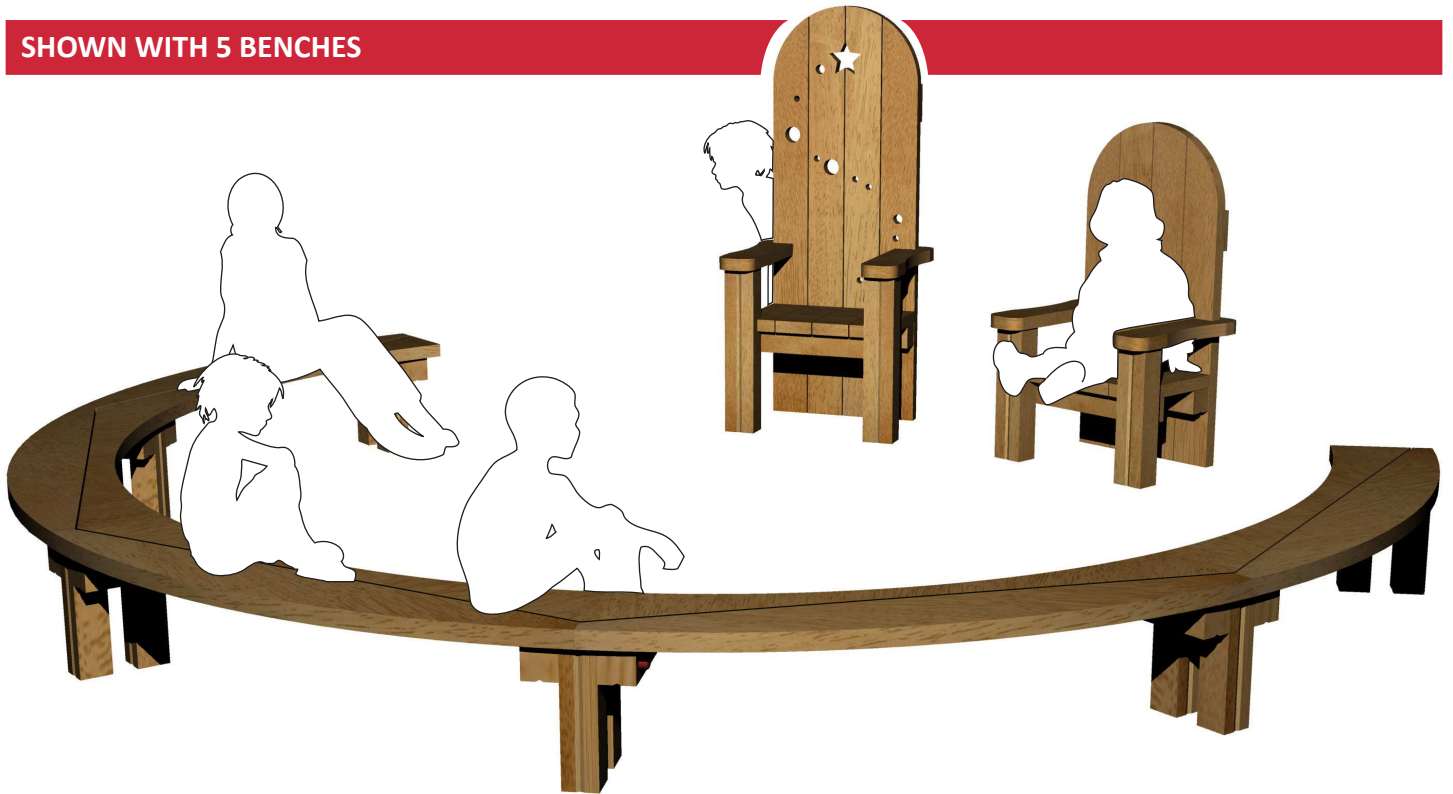

STORYTELLERS AREA

creative
play

SHOWN WITH 5 BENCHES

All our timbers are pressure treated with a chrome-free and arsenic-free preservative which protects against decay and insect attack for 20 years.

High quality countersunk torx head wood screw with special thread. Hardened steel with a brass effect finish.

SEAT HEIGHT: 0.35-0.45m
INCLUDES: 2 x storytellers chairs
5 x curved seating

SHOWN WITH 4 BENCHES