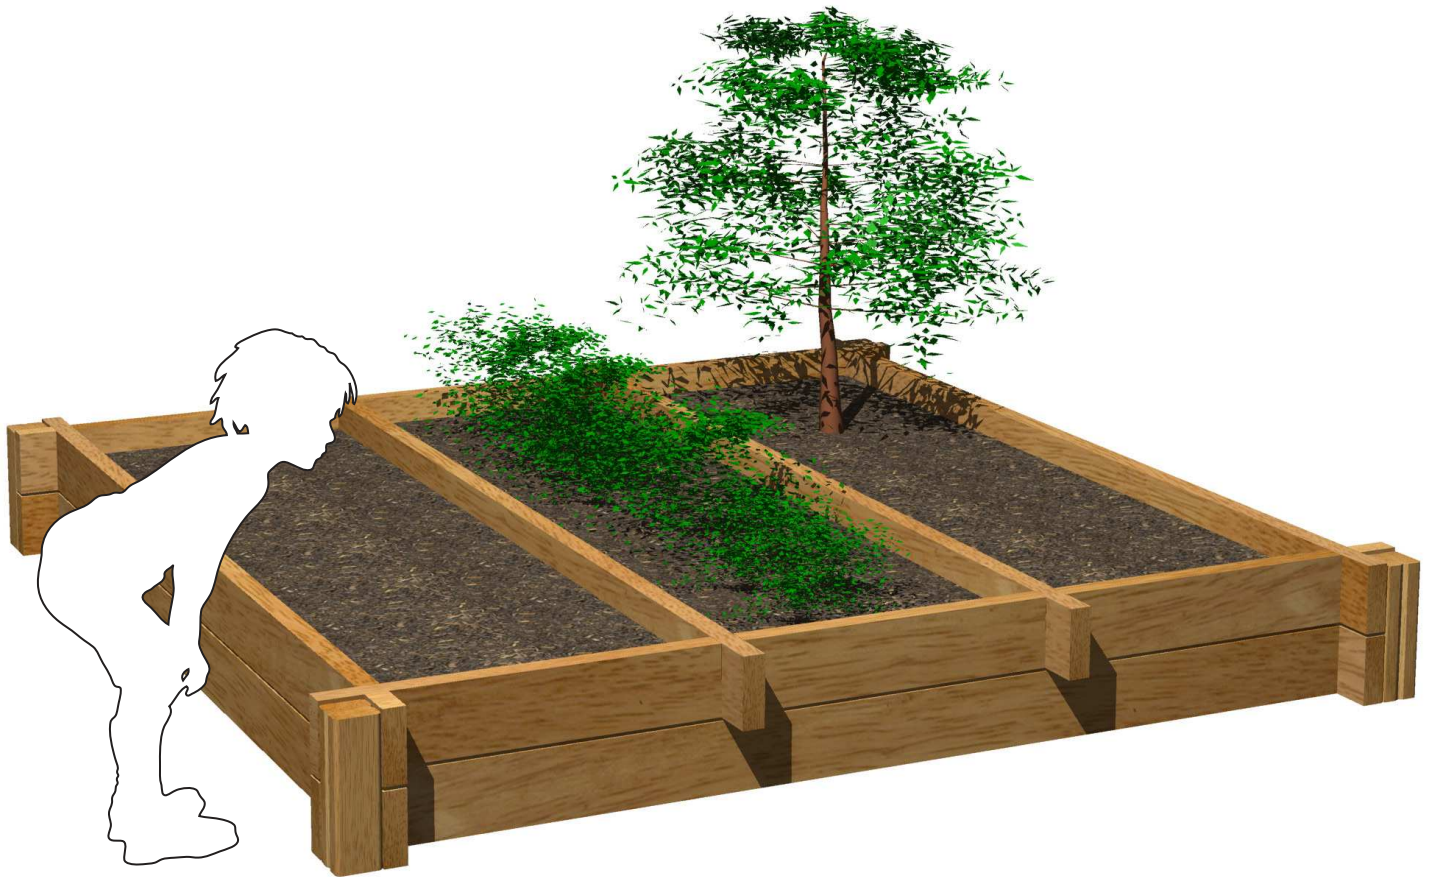

ALLOTMENT DIGGING PLANTER

creative
play

*Soil and plants shown for illustration purposes only

High quality countersunk torx head wood screw with special thread. Hardened steel with a brass effect finish.

All our timbers are pressure treated with a chrome-free and arsenic-free preservative which protects against decay and insect attack for 20 years.

HEIGHT: 0.3m
LENGTH: 2.4m
(overall length shown)