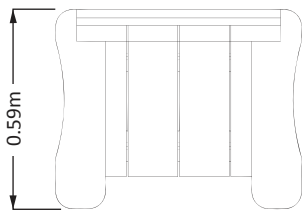

# NURSERY Storytellers Chair

creative  
play

SEAT HEIGHT: 0.35m  
HEIGHT: 1.25m