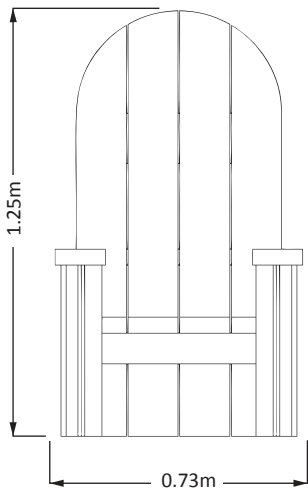

# NURSERY Storytellers Chair

creative  
play

SEAT HEIGHT: 0.35m  
HEIGHT: 1.25m

## CUT-OUT OPTION

All our timbers are pressure treated with a chrome-free and arsenic-free preservative which protects against decay and insect attack for 20 years.

High quality countersunk torx head wood screw with special thread. Hardened steel with a brass effect finish.