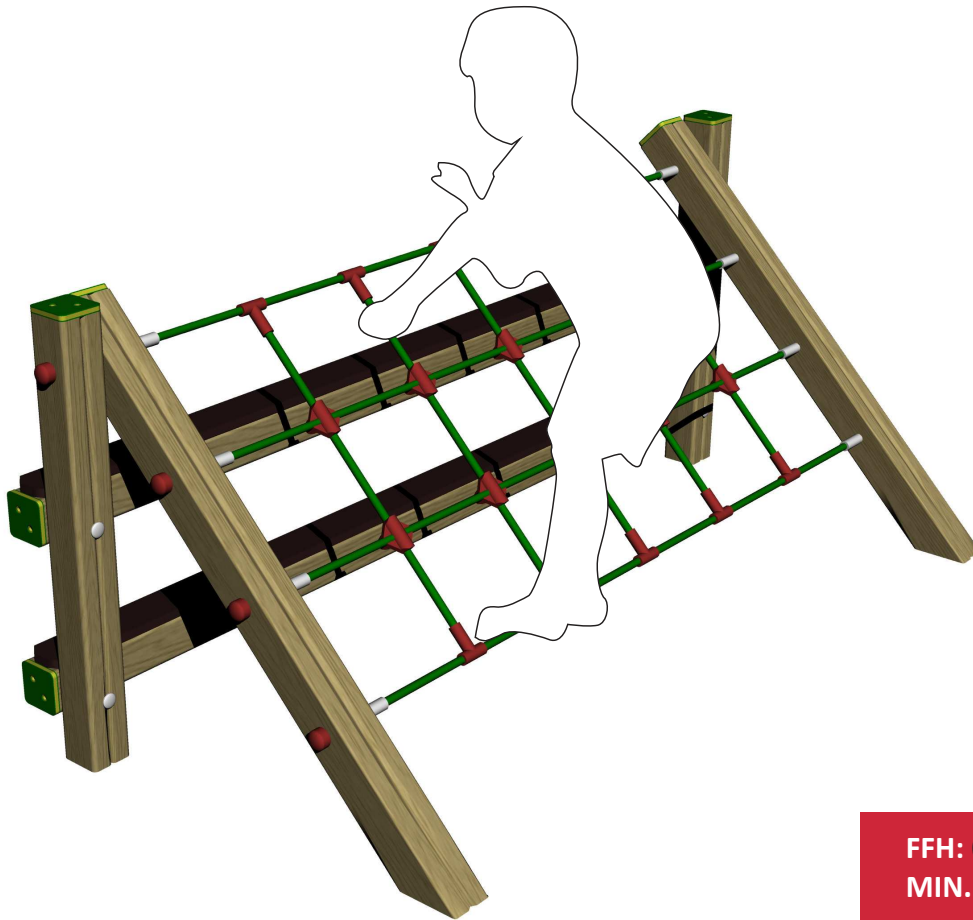

MINI CLIMBING NET

creative
play

FFH: 0.8
MIN. AREA: 20.4m²

Ropes and nets
Polypropylene covered
multi-filament steel core
rope secured with hydraulically
pressed end connections and custom made
tamper-proof net joints.

Fastenings are tamper-proof or capped with secure custom-made plastic tamper proof covers. All footholds have a slip-resistant surface.

All our timbers are pressure treated with a chrome-free and arsenic-free preservative which protects against decay and insect attack for 20 years.