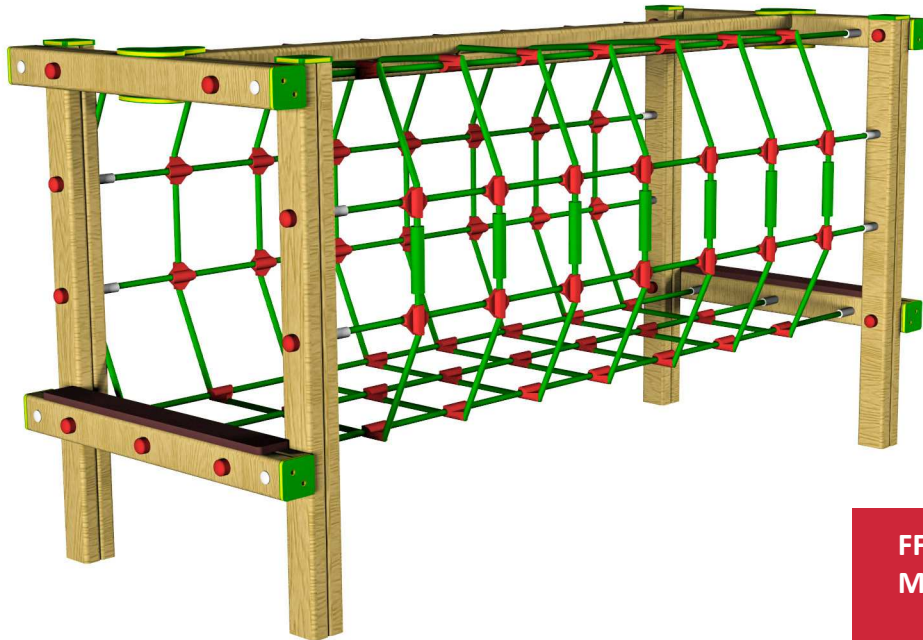

CRAWLING NET

creative
play

FFH: 1.3
MIN. AREA: 22m²

Ropes and nets
Polypropylene covered
multi-filament steel core rope
secured with hydraulically
pressed end connections and
custom made tamper-proof
net joints.

Fastenings are tamper-
proof or capped with
secure custom-made
plastic tamper proof
covers. All footholds
have a slip-resistant
surface.

All our timbers are
pressure treated with a
chrome-free and arsenic-
free preservative which
protects against decay
and insect attack for 20
years.