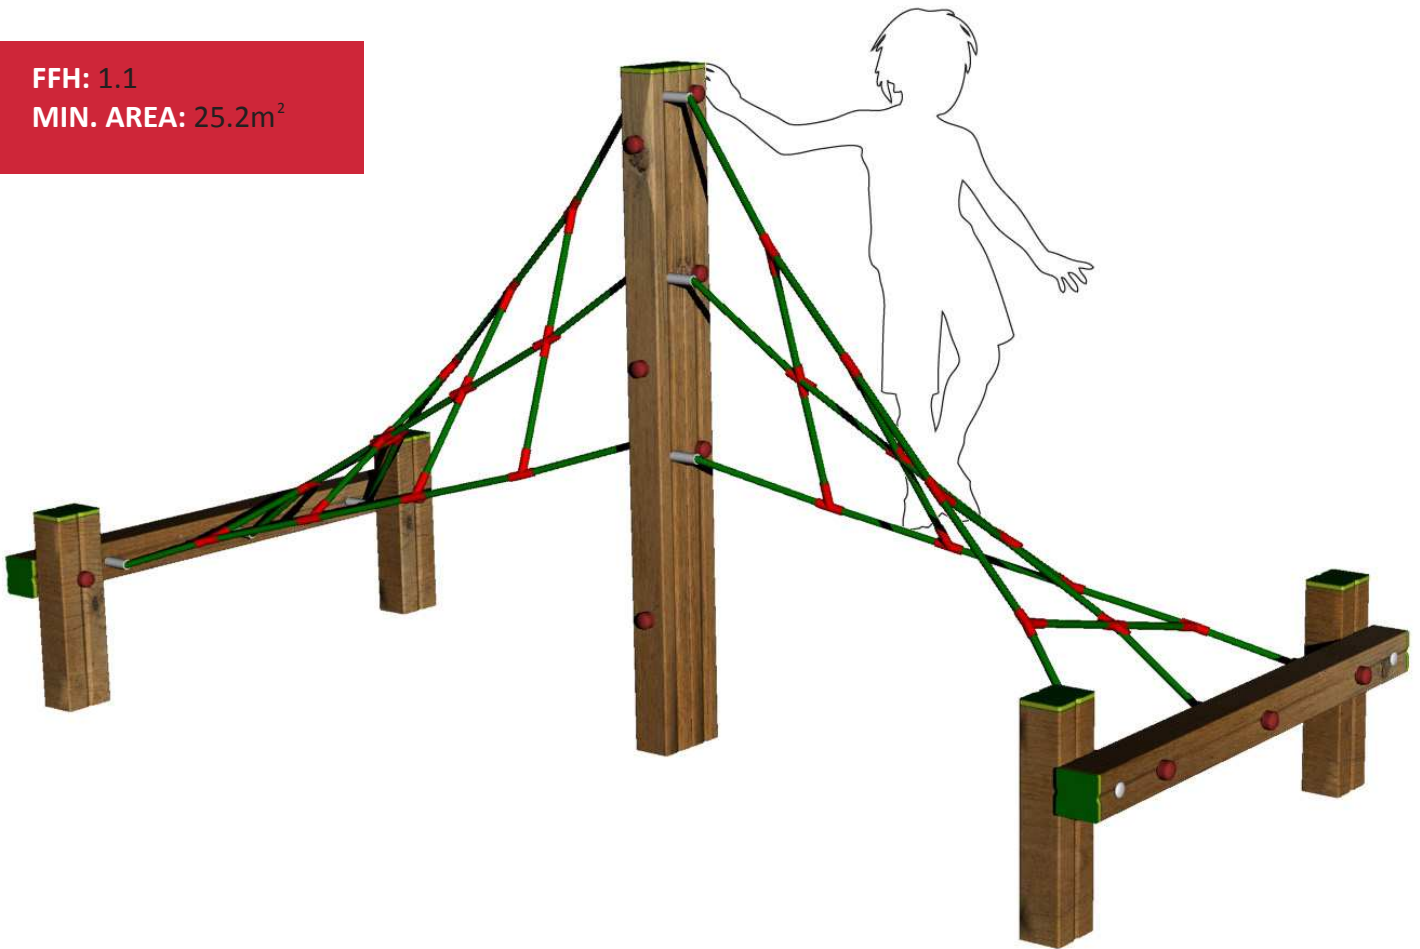

# VERTICAL TWISTED NET

creative  
play

FFH: 1.1  
MIN. AREA: 25.2m<sup>2</sup>

Ropes and nets  
Polypropylene covered  
multi-filament steel core  
rope secured with hydraulically  
pressed end connections and custom made  
tamper-proof net joints.

Fastenings are tamper-proof or capped with  
secure custom-made  
plastic tamper proof  
covers. All footholds  
have a slip-resistant  
surface.

All our timbers are  
pressure treated with a  
chrome-free and arsenic-  
free preservative which  
protects against decay  
and insect attack for 20  
years.