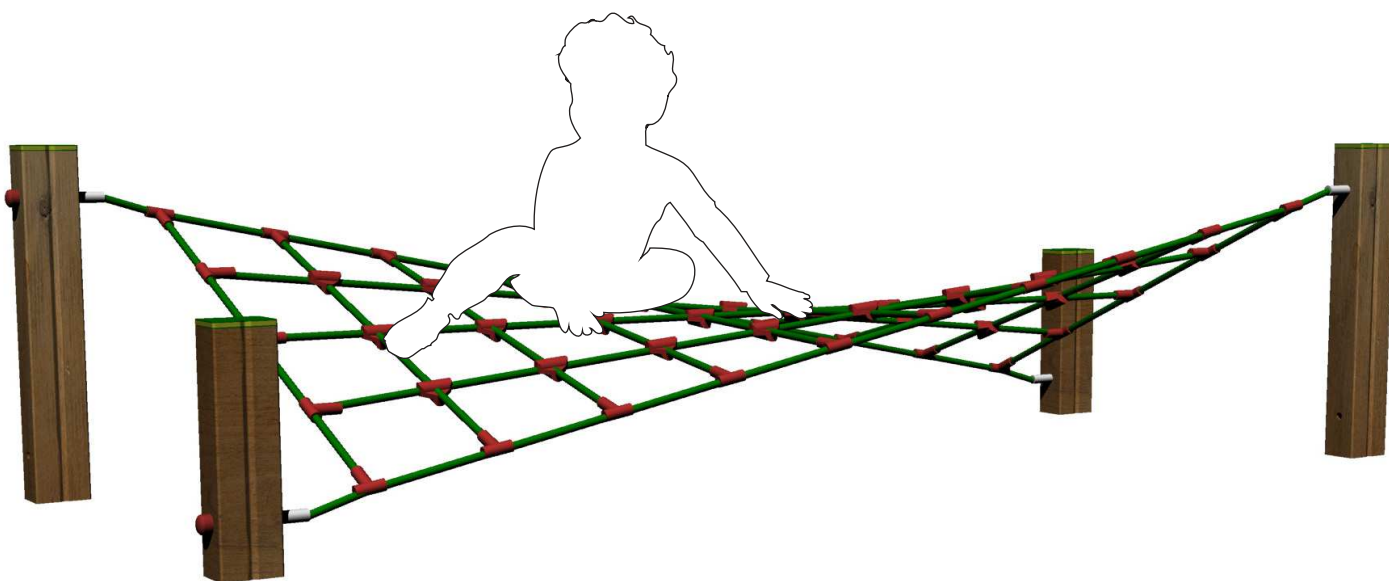

TWISTED NET

creative
play

FFH: 0.9

MIN. AREA: 25.2m²

Ropes and nets
Polypropylene covered
multi-filament steel core
rope secured with hydraulically
pressed end connections and custom made
tamper-proof net joints.

Fastenings are tamper-proof or capped with
secure custom-made
plastic tamper proof
covers. All footholds
have a slip-resistant
surface.

All our timbers are
pressure treated with a
chrome-free and arsenic-
free preservative which
protects against decay
and insect attack for 20
years.