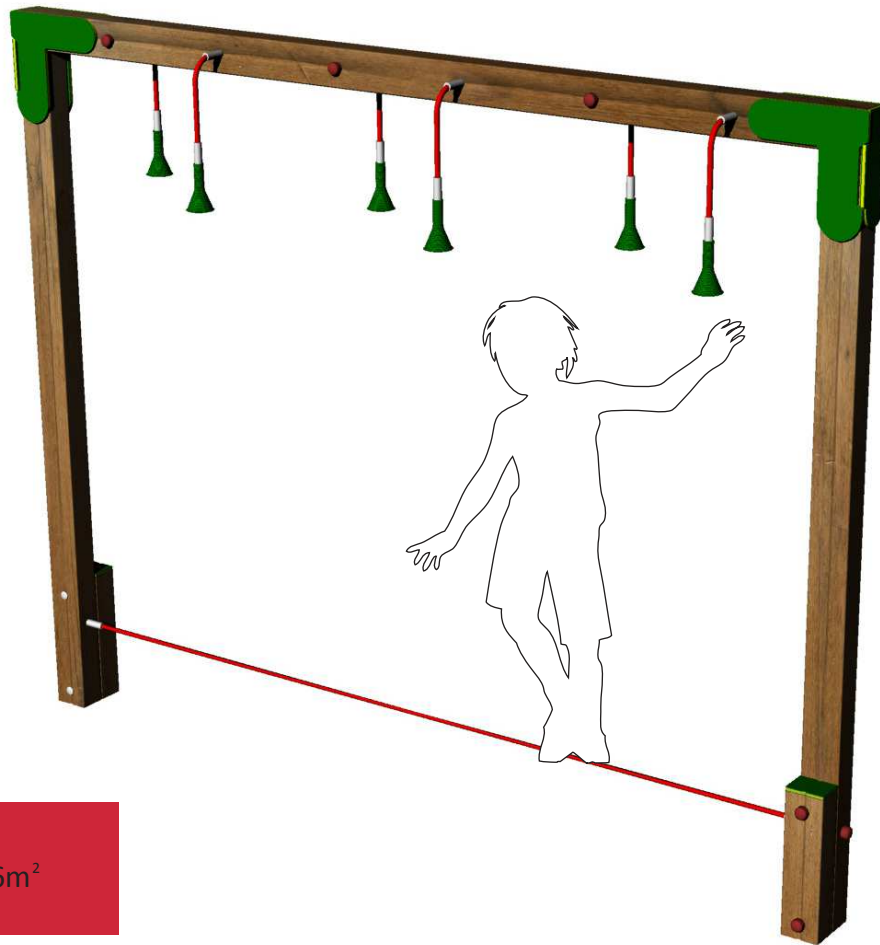

# GRIPPED ROPE WALK

creative  
play

FFH: 0.5  
MIN. AREA: 18.6m<sup>2</sup>

Ropes and nets  
Polypropylene covered multi-filament steel core rope secured with hydraulically pressed end connections and custom made tamper-proof net joints.

Fastenings are tamper-proof or capped with secure custom-made plastic tamper proof covers. All footholds have a slip-resistant surface.

All our timbers are pressure treated with a chrome-free and arsenic-free preservative which protects against decay and insect attack for 20 years.