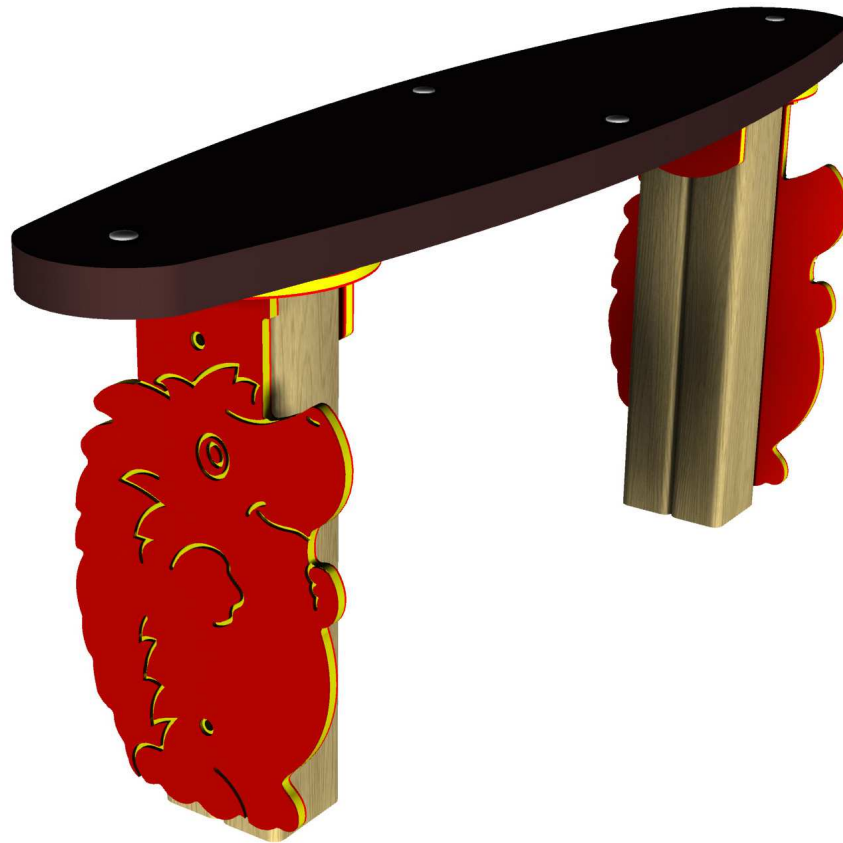

HEDGEHOG ANIMAL BENCH

creative
play

All our timbers are pressure treated with a chrome-free and arsenic-free preservative which protects against decay and insect attack for 20 years.

Floors and Ramps
Birch plywood exterior panels with a dense, rough 'wire-mesh' pattern surface to provide a slip-resistant finish.

High specification, self-coloured, co-extruded polyethylene panels. This material is extremely durable, will not fade in sunshine, it is unaffected by moisture, will not delaminate.