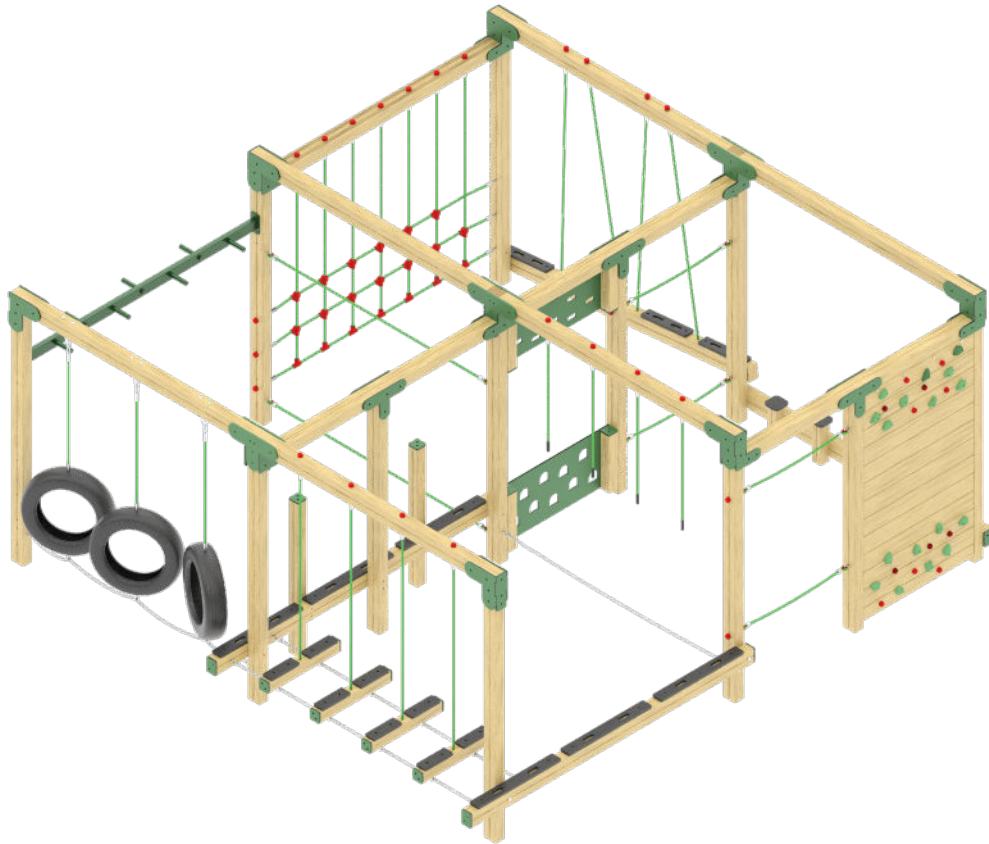

SEVERN CLIMBING FRAME

**creative
play**

CF116

**Measurements in millimetres*

PRODUCT INFORMATION	
PRODUCT CODE	CF116
DIMENSIONS LXWXH	5.1M X 4.8M X 2.2M
AGE RANGE	5+
SPARE PART AVAILABILITY	2-4 WEEKS

TECHNICAL INFORMATION	
FREE FALL HEIGHT	1.5M
MINIMUM AREA	8.1M X 7.8M
MIN. SURFACING AREA	58 SQM
STANDARDS COMPLIANCE	BSEN1176