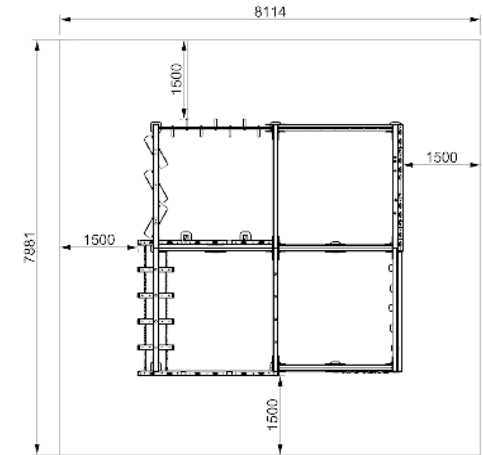

SEVERN CLIMBING FRAME

**creative
play**

CF116

**Measurements in millimetres*

PRODUCT INFORMATION	
PRODUCT CODE	CF116
DIMENSIONS LXWXH	5.1M X 4.8M X 2.2M
AGE RANGE	5+
SPARE PART AVAILABILITY	2-4 WEEKS

TECHNICAL INFORMATION	
FREE FALL HEIGHT	1.5M
MINIMUM AREA	8.1M X 7.8M
MIN. SURFACING AREA	58 SQM
STANDARDS COMPLIANCE	BSEN1176