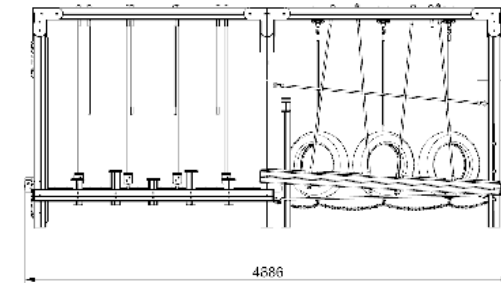

SEVERN CLIMBING FRAME

**creative
play**

CF116

**Measurements in millimetres*

PRODUCT INFORMATION	
PRODUCT CODE	CF116
DIMENSIONS LXWXH	5.1M X 4.8M X 2.2M
AGE RANGE	5+
SPARE PART AVAILABILITY	2-4 WEEKS

TECHNICAL INFORMATION	
FREE FALL HEIGHT	1.5M
MINIMUM AREA	8.1M X 7.8M
MIN. SURFACING AREA	58 SQM
STANDARDS COMPLIANCE	BSEN1176