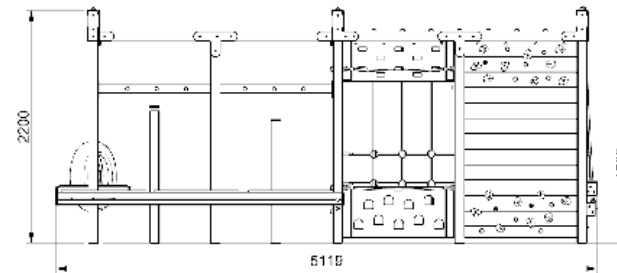

SEVERN CLIMBING FRAME

**creative
play**

CF116

**Measurements in millimetres*

PRODUCT INFORMATION	
PRODUCT CODE	CF116
DIMENSIONS LXWXH	5.1M X 4.8M X 2.2M
AGE RANGE	5+
SPARE PART AVAILABILITY	2-4 WEEKS

TECHNICAL INFORMATION	
FREE FALL HEIGHT	1.5M
MINIMUM AREA	8.1M X 7.8M
MIN. SURFACING AREA	58 SQM
STANDARDS COMPLIANCE	BSEN1176