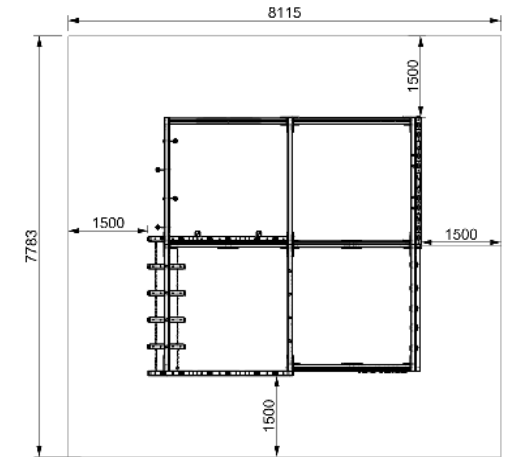

# THAMES CLIMBING FRAME

**creative  
play**

CF115

*\*Measurements in millimetres*

## PRODUCT INFORMATION

PRODUCT CODE **CF115**

DIMENSIONS LXWXH **5.1M X 4.8M X 2.2M**

AGE RANGE **3+**

SPARE PART AVAILABILITY **2-4 WEEKS**

## TECHNICAL INFORMATION

FREE FALL HEIGHT **0.6M**

MINIMUM AREA **8.1M X 7.7M**

MIN. SURFACING AREA **62 SQM**

STANDARDS COMPLIANCE **BSEN1176**