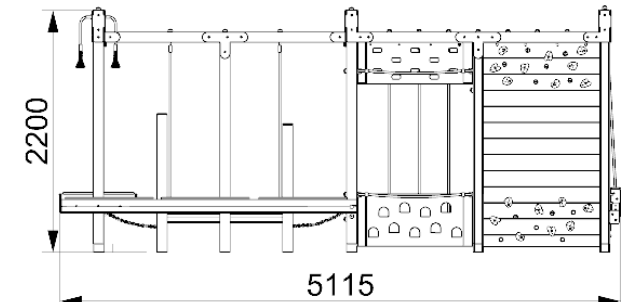

# THAMES CLIMBING FRAME

**creative  
play**

CF115

*\*Measurements in millimetres*

## PRODUCT INFORMATION

PRODUCT CODE **CF115**

DIMENSIONS LXWXH **5.1M X 4.8M X 2.2M**

AGE RANGE **3+**

SPARE PART AVAILABILITY **2-4 WEEKS**

## TECHNICAL INFORMATION

FREE FALL HEIGHT **0.6M**

MINIMUM AREA **8.1M X 7.7M**

MIN. SURFACING AREA **62 SQM**

STANDARDS COMPLIANCE **BSEN1176**