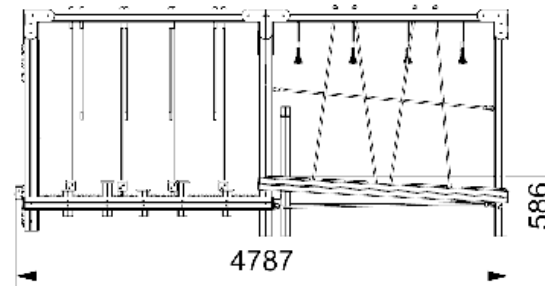

# THAMES CLIMBING FRAME

**creative  
play**

CF115

*\*Measurements in millimetres*

## PRODUCT INFORMATION

PRODUCT CODE **CF115**

DIMENSIONS LXWXH **5.1M X 4.8M X 2.2M**

AGE RANGE **3+**

SPARE PART AVAILABILITY **2-4 WEEKS**

## TECHNICAL INFORMATION

FREE FALL HEIGHT **0.6M**

MINIMUM AREA **8.1M X 7.7M**

MIN. SURFACING AREA **62 SQM**

STANDARDS COMPLIANCE **BSEN1176**