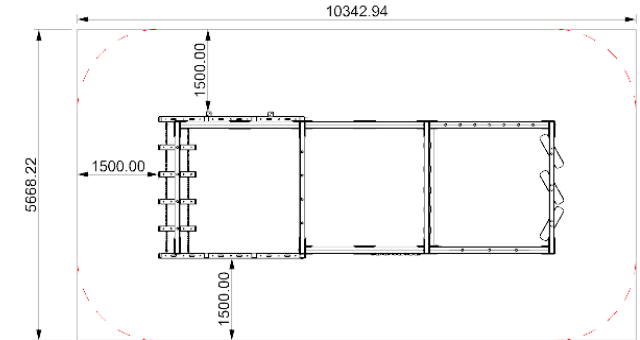

TAY CLIMBING FRAME

creative
play

CF114

**Measurements in millimetres*

PRODUCT INFORMATION

PRODUCT CODE **CF114**

DIMENSIONS LXWXH **7.3M X 2.6M X 2.2M**

AGE RANGE **3+**

SPARE PART AVAILABILITY **2-4 WEEKS**

TECHNICAL INFORMATION

FREE FALL HEIGHT **1.0M**

MINIMUM AREA **10.3M X 5.6M**

MIN. SURFACING AREA **58 SQM**

STANDARDS COMPLIANCE **BSEN1176**

DOWNLOADS

PRODUCT WEBPAGE 