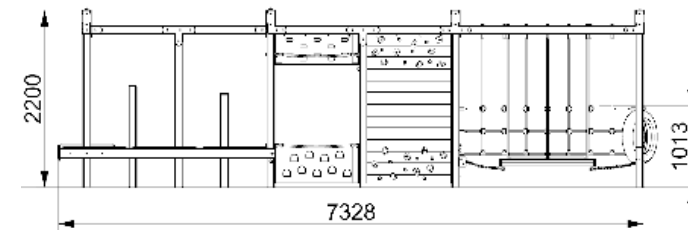

TAY CLIMBING FRAME

creative
play

CF114

**Measurements in millimetres*

PRODUCT INFORMATION

PRODUCT CODE **CF114**

DIMENSIONS LXWXH **7.3M X 2.6M X 2.2M**

AGE RANGE **3+**

SPARE PART AVAILABILITY **2-4 WEEKS**

TECHNICAL INFORMATION

FREE FALL HEIGHT **1.0M**

MINIMUM AREA **10.3M X 5.6M**

MIN. SURFACING AREA **58 SQM**

STANDARDS COMPLIANCE **BSEN1176**

DOWNLOADS

PRODUCT WEBPAGE 