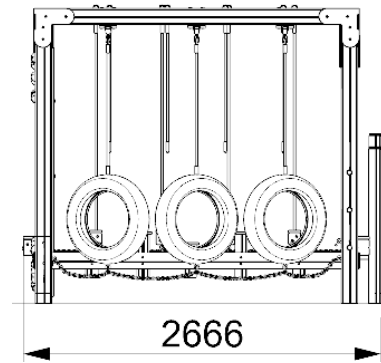

TAY CLIMBING FRAME

creative
play

CF114

**Measurements in millimetres*

PRODUCT INFORMATION

PRODUCT CODE **CF114**

DIMENSIONS LXWXH **7.3M X 2.6M X 2.2M**

AGE RANGE **3+**

SPARE PART AVAILABILITY **2-4 WEEKS**

TECHNICAL INFORMATION

FREE FALL HEIGHT **1.0M**

MINIMUM AREA **10.3M X 5.6M**

MIN. SURFACING AREA **58 SQM**

STANDARDS COMPLIANCE **BSEN1176**

DOWNLOADS

PRODUCT WEBPAGE 