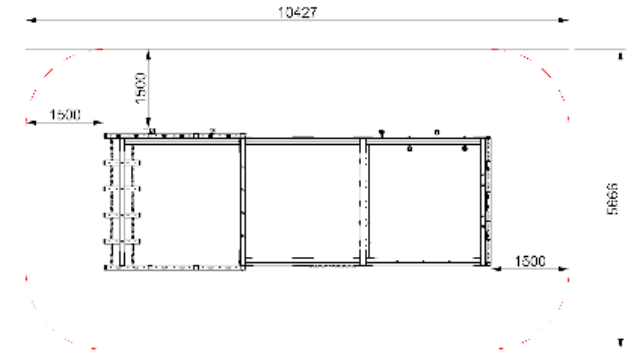

SPEY CLIMBING FRAME

creative
play

CF113

**Measurements in millimetres*

PRODUCT INFORMATION

PRODUCT CODE CF113

DIMENSIONS LXWXH 7.4M X 2.6M X 2.2M

AGE RANGE 3+

SPARE PART AVAILABILITY 2-4 WEEKS

TECHNICAL INFORMATION

FREE FALL HEIGHT 0.6M

MINIMUM AREA 10.4M X 5.6M

MIN. SURFACING AREA 58 SQM

STANDARDS COMPLIANCE BSEN1176

DOWNLOADS

PRODUCT WEBPAGE