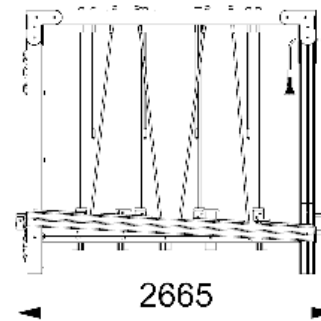

SPEY CLIMBING FRAME

creative
play

CF113

**Measurements in millimetres*

PRODUCT INFORMATION

PRODUCT CODE CF113

DIMENSIONS LXWXH 7.4M X 2.6M X 2.2M

AGE RANGE 3+

SPARE PART AVAILABILITY 2-4 WEEKS

TECHNICAL INFORMATION

FREE FALL HEIGHT 0.6M

MINIMUM AREA 10.4M X 5.6M

MIN. SURFACING AREA 58 SQM

STANDARDS COMPLIANCE BSEN1176

DOWNLOADS

PRODUCT WEBPAGE