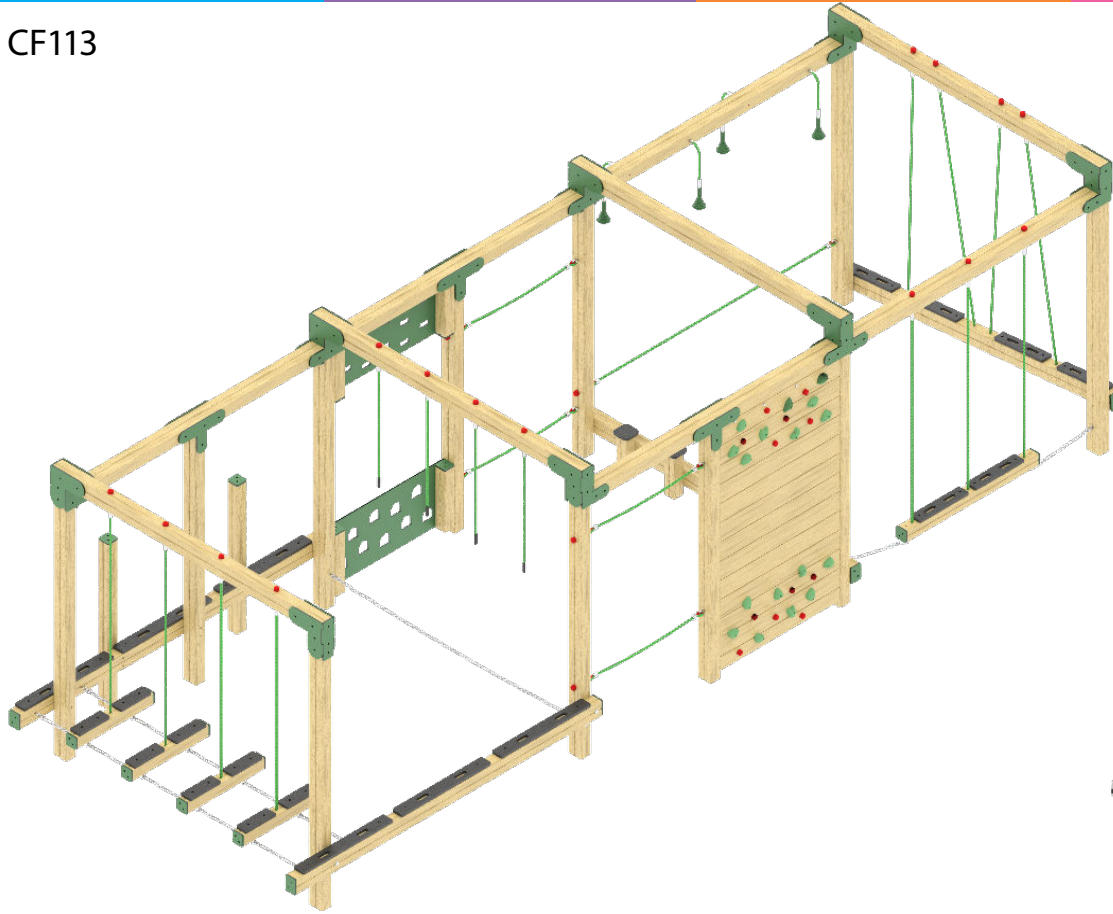

SPEY CLIMBING FRAME

creative
play

CF113

**Measurements in millimetres*

PRODUCT INFORMATION

PRODUCT CODE CF113

DIMENSIONS LXWXH 7.4M X 2.6M X 2.2M

AGE RANGE 3+

SPARE PART AVAILABILITY 2-4 WEEKS

TECHNICAL INFORMATION

FREE FALL HEIGHT 0.6M

MINIMUM AREA 10.4M X 5.6M

MIN. SURFACING AREA 58 SQM

STANDARDS COMPLIANCE BSEN1176

DOWNLOADS

PRODUCT WEBPAGE