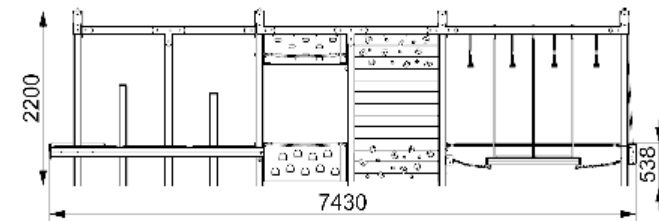

SPEY CLIMBING FRAME

creative
play

CF113

**Measurements in millimetres*

PRODUCT INFORMATION

PRODUCT CODE CF113

DIMENSIONS LXWXH 7.4M X 2.6M X 2.2M

AGE RANGE 3+

SPARE PART AVAILABILITY 2-4 WEEKS

TECHNICAL INFORMATION

FREE FALL HEIGHT 0.6M

MINIMUM AREA 10.4M X 5.6M

MIN. SURFACING AREA 58 SQM

STANDARDS COMPLIANCE BSEN1176

DOWNLOADS

PRODUCT WEBPAGE