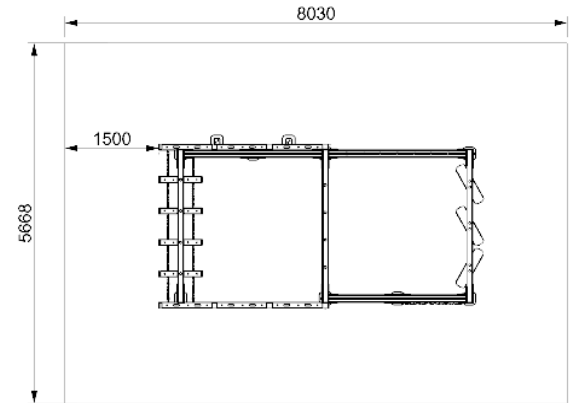

# NENE CLIMBING FRAME

**creative**  
**play**

CF112

*\*Measurements in millimetres*

## PRODUCT INFORMATION

PRODUCT CODE

CF112

DIMENSIONS LXWXH

5M X 2.6M X 2.2M

AGE RANGE

3+

SPARE PART AVAILABILITY

## TECHNICAL INFORMATION

FREE FALL HEIGHT

1.0M

MINIMUM AREA

8M X 5.6M

MIN. SURFACING AREA

45 SQM

STANDARDS COMPLIANCE