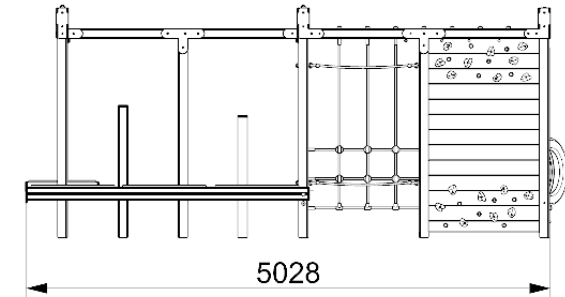

# NENE CLIMBING FRAME

**creative**  
**play**

CF112

*\*Measurements in millimetres*

## PRODUCT INFORMATION

PRODUCT CODE

CF112

DIMENSIONS LXWXH

5M X 2.6M X 2.2M

AGE RANGE

3+

SPARE PART AVAILABILITY

## TECHNICAL INFORMATION

FREE FALL HEIGHT

1.0M

MINIMUM AREA

8M X 5.6M

MIN. SURFACING AREA

45 SQM

STANDARDS COMPLIANCE