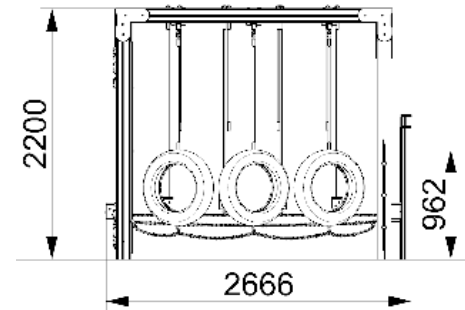

# NENE CLIMBING FRAME

**creative**  
**play**

CF112

*\*Measurements in millimetres*

## PRODUCT INFORMATION

PRODUCT CODE

CF112

DIMENSIONS LXWXH

5M X 2.6M X 2.2M

AGE RANGE

3+

SPARE PART AVAILABILITY

## TECHNICAL INFORMATION

FREE FALL HEIGHT

1.0M

MINIMUM AREA

8M X 5.6M

MIN. SURFACING AREA

45 SQM

STANDARDS COMPLIANCE