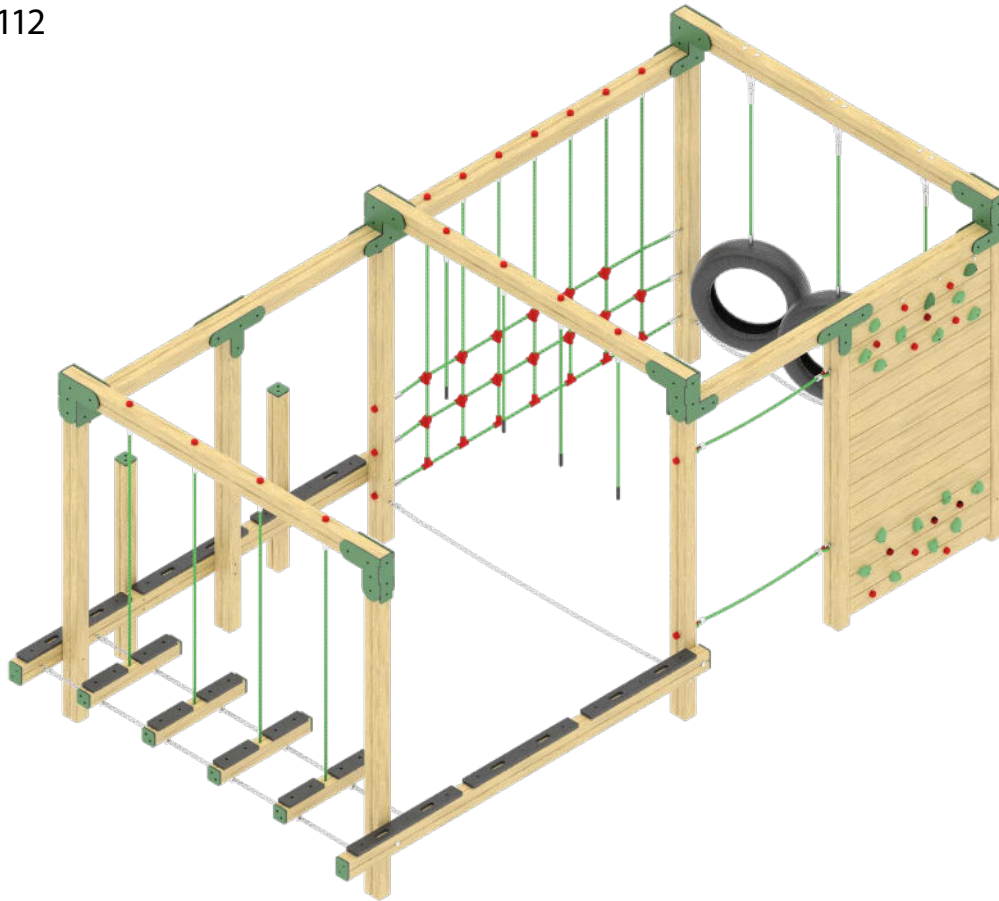

# NENE CLIMBING FRAME

**creative**  
**play**

CF112

*\*Measurements in millimetres*

## PRODUCT INFORMATION

PRODUCT CODE

CF112

DIMENSIONS LXWXH

5M X 2.6M X 2.2M

AGE RANGE

3+

SPARE PART AVAILABILITY

## TECHNICAL INFORMATION

FREE FALL HEIGHT

1.0M

MINIMUM AREA

8M X 5.6M

MIN. SURFACING AREA

45 SQM

STANDARDS COMPLIANCE