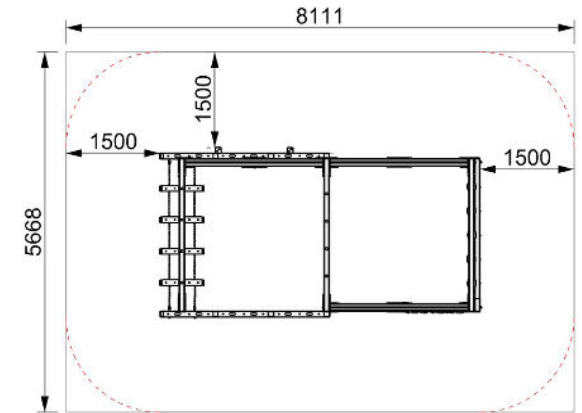

TWEED CLIMBING FRAME

creative
play

CF111

**Measurements in millimetres*

PRODUCT INFORMATION

PRODUCT CODE **CF111**

DIMENSIONS LXWXH **5.1M X 2.6M X 2.2M**

AGE RANGE **3+**

SPARE PART AVAILABILITY **2-4 WEEKS**

TECHNICAL INFORMATION

FREE FALL HEIGHT **0.6M**

MINIMUM AREA **8.1M X 5.6M**

MIN. SURFACING AREA **46 SQM**

STANDARDS COMPLIANCE **BSEN1176**

DOWNLOADS

PRODUCT WEBPAGE 