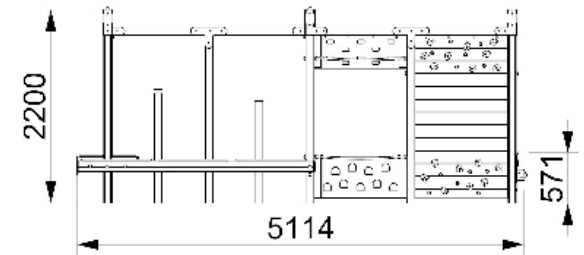

TWEED CLIMBING FRAME

creative
play

CF111

**Measurements in millimetres*

PRODUCT INFORMATION

PRODUCT CODE **CF111**

DIMENSIONS LXWXH **5.1M X 2.6M X 2.2M**

AGE RANGE **3+**

SPARE PART AVAILABILITY **2-4 WEEKS**

TECHNICAL INFORMATION

FREE FALL HEIGHT **0.6M**

MINIMUM AREA **8.1M X 5.6M**

MIN. SURFACING AREA **46 SQM**

STANDARDS COMPLIANCE **BSEN1176**

DOWNLOADS

PRODUCT WEBPAGE 