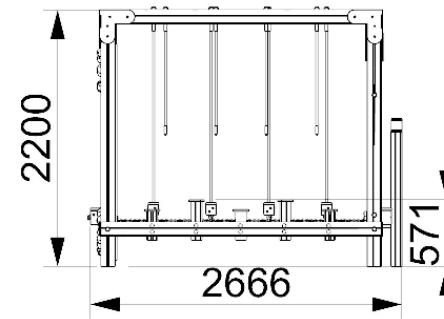

TWEED CLIMBING FRAME

creative
play

CF111

**Measurements in millimetres*

PRODUCT INFORMATION

PRODUCT CODE **CF111**

DIMENSIONS LXWXH **5.1M X 2.6M X 2.2M**

AGE RANGE **3+**

SPARE PART AVAILABILITY **2-4 WEEKS**

TECHNICAL INFORMATION

FREE FALL HEIGHT **0.6M**

MINIMUM AREA **8.1M X 5.6M**

MIN. SURFACING AREA **46 SQM**

STANDARDS COMPLIANCE **BSEN1176**

DOWNLOADS

PRODUCT WEBPAGE 