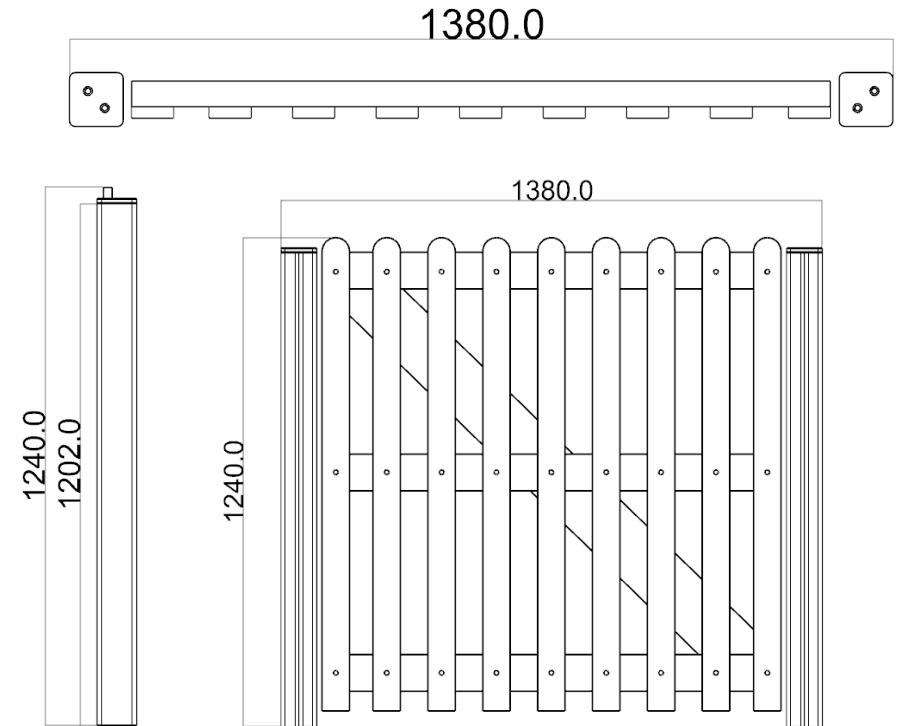

PF108 - MULTI-COLOURS PLAYTEC SINGLE GATE (1.2M)

creative
play

PF108

**Measurements in millimetres*

PRODUCT INFORMATION

PRODUCT CODE PF108

DIMENSIONS LXWXH 1.4M X 0.1M X 1.2M

AGE RANGE 3+

SPARE PART AVAILABILITY 2-4 WEEKS

TECHNICAL INFORMATION

FREE FALL HEIGHT N/A

MINIMUM AREA 1.4MX0.1M

MIN. SURFACING AREA N/A

STANDARDS COMPLIANCE BSEN1176

DOWNLOADS

PRODUCT WEBPAGE 