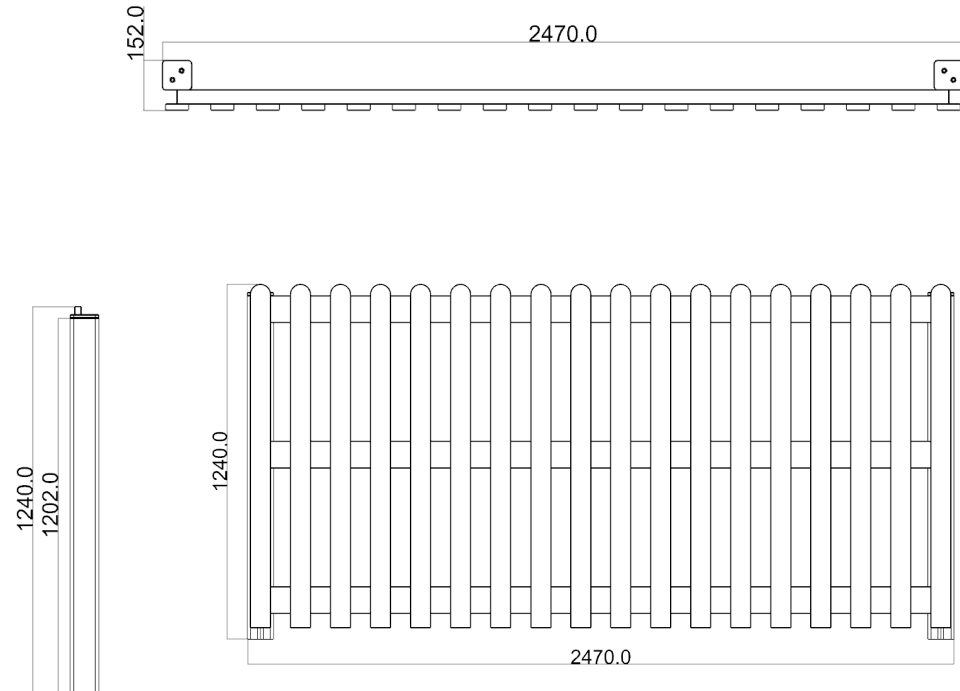

# PF107 - MULTI-COLOURLED PLAYTEC FENCING (1.2M)

PF107

*\*Measurements in millimetres*

PRODUCT INFORMATION	
PRODUCT CODE	PF107
DIMENSIONS LXWXH	2.5M X 0.1M X 1.2M
AGE RANGE	3+
SPARE PART AVAILABILITY	2-4 WEEKS

TECHNICAL INFORMATION	
FREE FALL HEIGHT	N/A
MINIMUM AREA	2.5MX0.1M
MIN. SURFACING AREA	N/A
STANDARDS COMPLIANCE	BSEN1176

DOWNLOADS	
PRODUCT WEBPAGE	
MAINTENANCE INFORMATION	

*\*Information correct at time of creation*