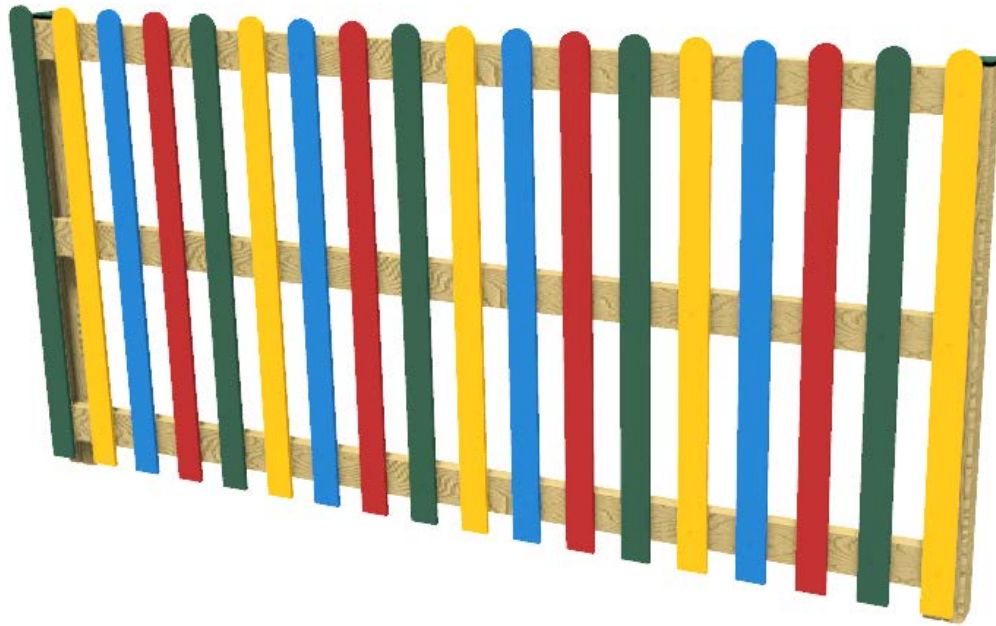

# PF107 - MULTI-COLOURLED PLAYTEC FENCING (1.2M)

PF107

*\*Measurements in millimetres*

PRODUCT INFORMATION	
PRODUCT CODE	PF107
DIMENSIONS LXWXH	2.5M X 0.1M X 1.2M
AGE RANGE	3+
SPARE PART AVAILABILITY	2-4 WEEKS

TECHNICAL INFORMATION	
FREE FALL HEIGHT	N/A
MINIMUM AREA	2.5MX0.1M
MIN. SURFACING AREA	N/A
STANDARDS COMPLIANCE	BSEN1176

DOWNLOADS	
PRODUCT WEBPAGE	
MAINTENANCE INFORMATION	

*\*Information correct at time of creation*