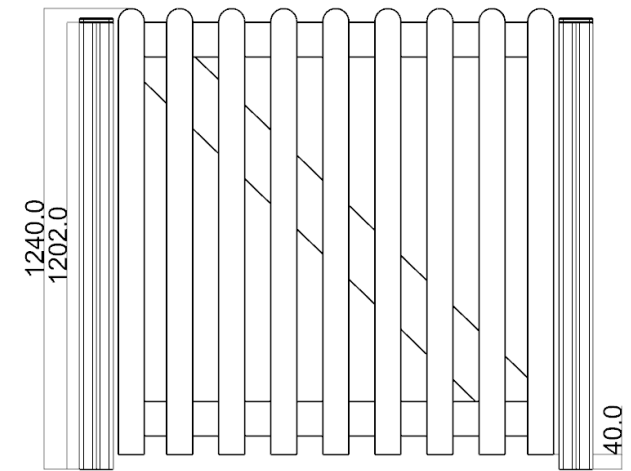

PF106 - TIMBER PALISADE SINGLE GATE (1.2M)

**creative
play**

PF106

**Measurements in millimetres*

PRODUCT INFORMATION

PRODUCT CODE PF106

DIMENSIONS LXWXH 1.4M X 0.1M X 1.2M

AGE RANGE 3+

SPARE PART AVAILABILITY 2-4 WEEKS

TECHNICAL INFORMATION

FREE FALL HEIGHT N/A

MINIMUM AREA 1.4MX0.1M

MIN. SURFACING AREA N/A

STANDARDS COMPLIANCE BSEN1176

DOWNLOADS

PRODUCT WEBPAGE