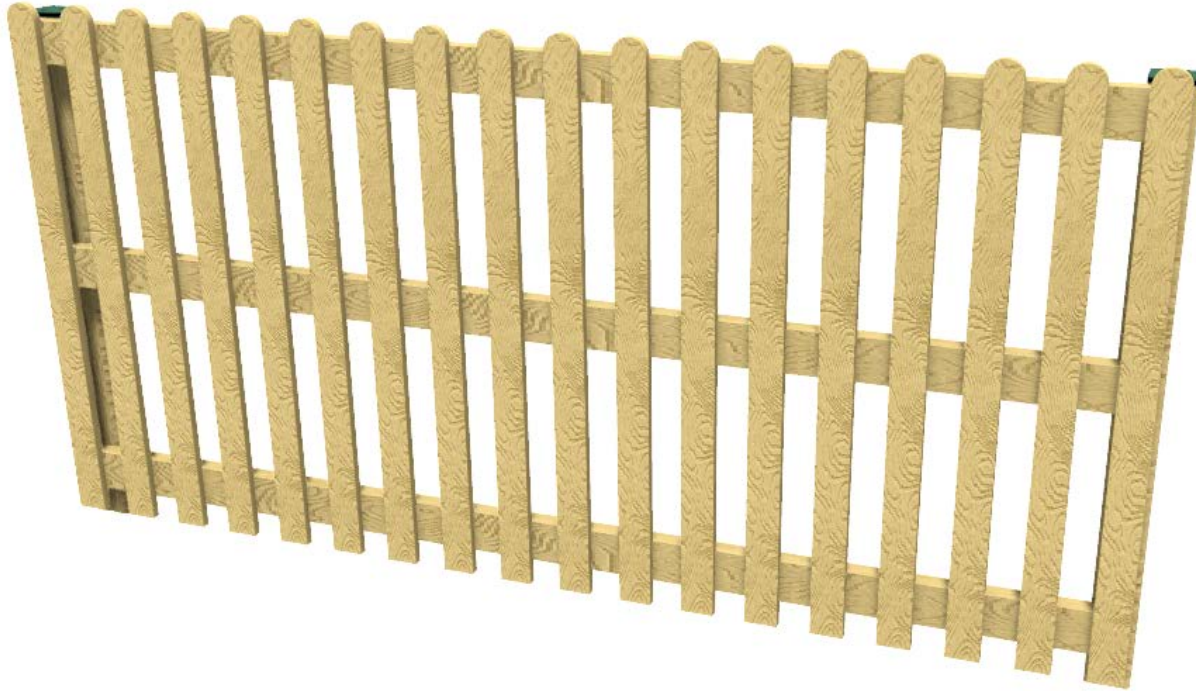

PF105 - TIMBER PALISADE FENCING (1.2M)

creative
play

PF105

**Measurements in millimetres*

PRODUCT INFORMATION

PRODUCT CODE PF105

DIMENSIONS LXWXH 2.5M X 0.1M X 1.2M

AGE RANGE 3+

SPARE PART AVAILABILITY 2-4 WEEKS

TECHNICAL INFORMATION

FREE FALL HEIGHT N/A

MINIMUM AREA 2.5MX0.1M

MIN. SURFACING AREA N/A

STANDARDS COMPLIANCE BSEN1176

DOWNLOADS

PRODUCT WEBPAGE