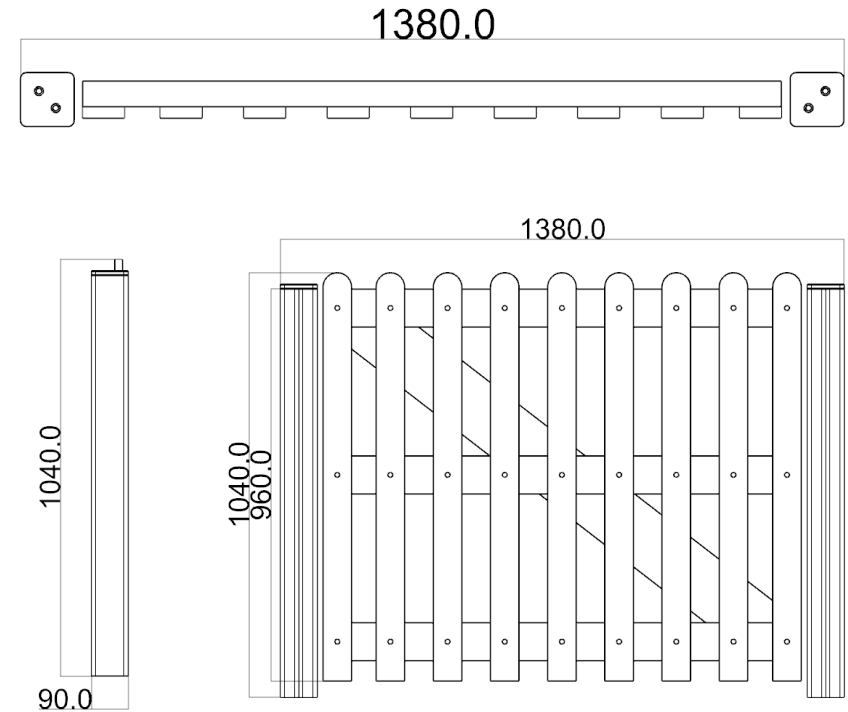

PF104 - MULTI-COLOURLED PLAYTEC SINGLE GATE (1.0M)

creative
play

PF104

**Measurements in millimetres*

PRODUCT INFORMATION

PRODUCT CODE PF104

DIMENSIONS LXWXH 1.4M X 0.1M X 1M

AGE RANGE 3+

SPARE PART AVAILABILITY 2-4 WEEKS

TECHNICAL INFORMATION

FREE FALL HEIGHT N/A

MINIMUM AREA 1.4MX0.1M

MIN. SURFACING AREA N/A

STANDARDS COMPLIANCE BSEN1176

DOWNLOADS

PRODUCT WEBPAGE