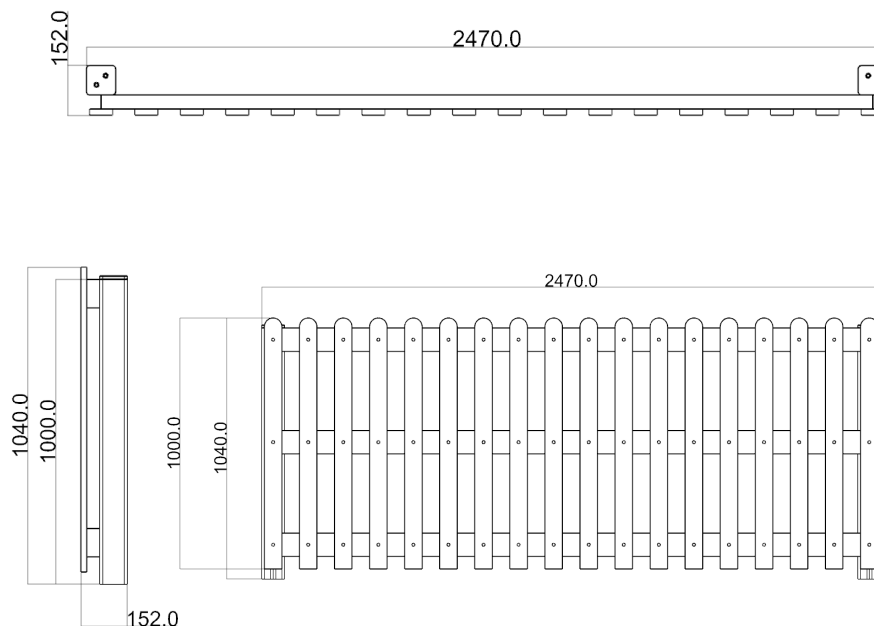

PF103 - MULTI-COLOURLED PLAYTEC FENCING

creative
play

PF103

**Measurements in millimetres*

PRODUCT INFORMATION

PRODUCT CODE PF103

DIMENSIONS LXWXH 2.5M X 0.1M X 1M

AGE RANGE 3+

SPARE PART AVAILABILITY 2-4 WEEKS

TECHNICAL INFORMATION

FREE FALL HEIGHT N/A

MINIMUM AREA 2.5MX0.1M

MIN. SURFACING AREA N/A

STANDARDS COMPLIANCE BSEN1176

DOWNLOADS

PRODUCT WEBPAGE