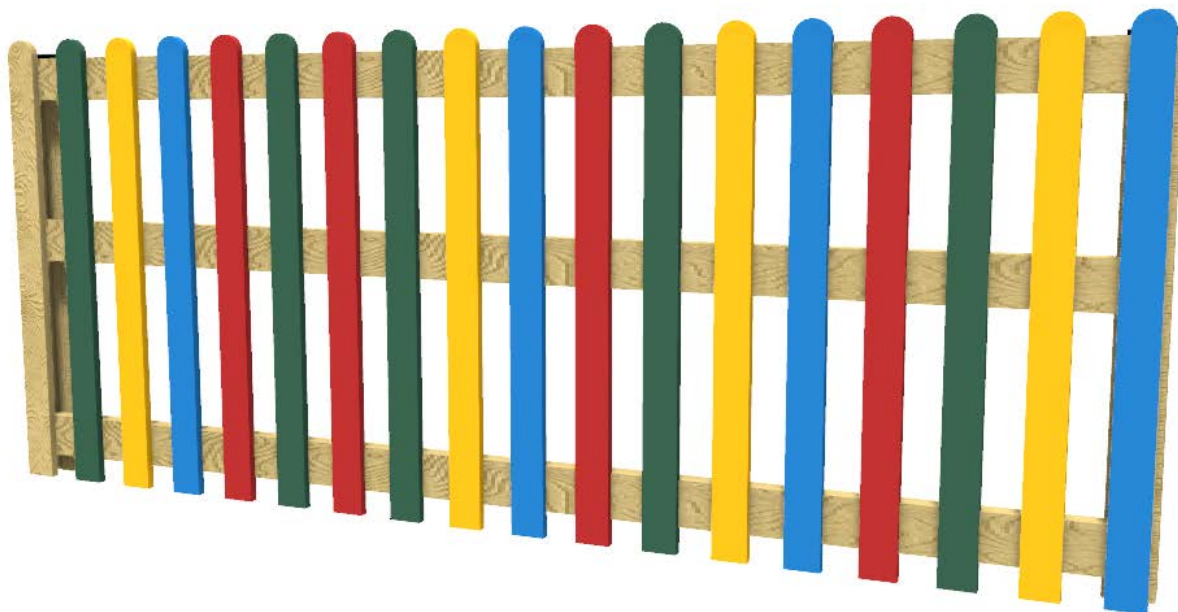

PF103 - MULTI-COLOURLED PLAYTEC FENCING

creative
play

PF103

**Measurements in millimetres*

PRODUCT INFORMATION

PRODUCT CODE PF103

DIMENSIONS LXWXH 2.5M X 0.1M X 1M

AGE RANGE 3+

SPARE PART AVAILABILITY 2-4 WEEKS

TECHNICAL INFORMATION

FREE FALL HEIGHT N/A

MINIMUM AREA 2.5MX0.1M

MIN. SURFACING AREA N/A

STANDARDS COMPLIANCE BSEN1176

DOWNLOADS

PRODUCT WEBPAGE