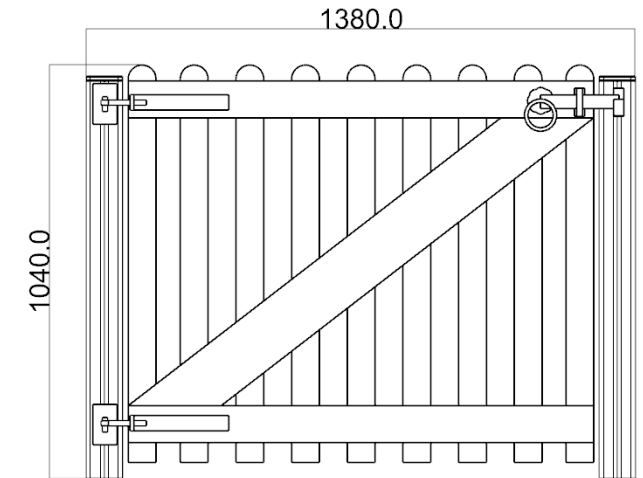

PF102 - TIMBER PALISADE SINGLE GATE (1.0M)

**creative
play**

PF102

**Measurements in millimetres*

PRODUCT INFORMATION	
PRODUCT CODE	PF102
DIMENSIONS LXWXH	1.4M X 0.1M X 1M
AGE RANGE	3+
SPARE PART AVAILABILITY	2-4 WEEKS

TECHNICAL INFORMATION	
FREE FALL HEIGHT	N/A
MINIMUM AREA	1.4MX0.1M
MIN. SURFACING AREA	N/A
STANDARDS COMPLIANCE	BSEN1176

DOWNLOADS	
PRODUCT WEBPAGE	
MAINTENANCE INFORMATION	

**Information correct at time of creation*