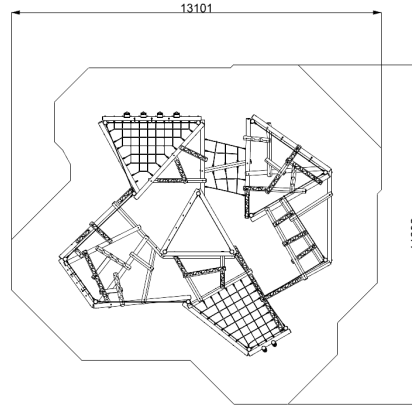

JUNGLE CLIMBER ADVENTURER

creative
play

JC119

**Measurements in millimetres*

PRODUCT INFORMATION

PRODUCT CODE

JC119

DIMENSIONS LXWXH

9.7M X 8.6M X 2.8M

AGE RANGE

3+

SPARE PART AVAILABILITY

2-4 WEEKS

TECHNICAL INFORMATION

FREE FALL HEIGHT

1.9M

MINIMUM AREA

13.2MX12.0M

MIN. SURFACING AREA

121m²

STANDARDS COMPLIANCE

BSEN1176

DOWNLOADS

PRODUCT WEBPAGE