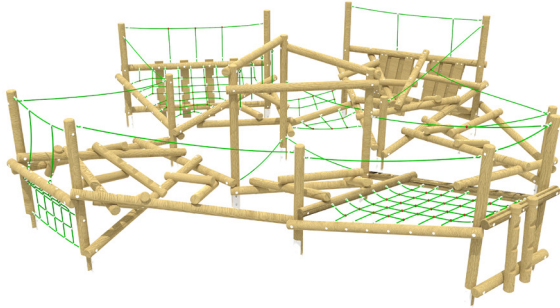

JUNGLE CLIMBER ADVENTURER

creative
play

JC119

**Measurements in millimetres*

PRODUCT INFORMATION

PRODUCT CODE

JC119

DIMENSIONS LXWXH

9.7M X 8.6M X 2.8M

AGE RANGE

3+

SPARE PART AVAILABILITY

2-4 WEEKS

TECHNICAL INFORMATION

FREE FALL HEIGHT

1.9M