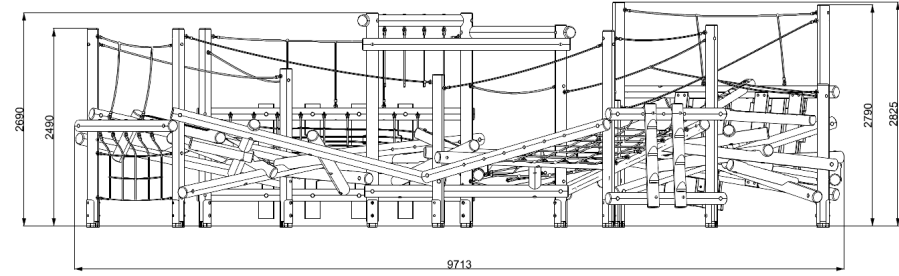

JUNGLE CLIMBER ADVENTURER

creative
play

JC119

**Measurements in millimetres*

PRODUCT INFORMATION

PRODUCT CODE

JC119

DIMENSIONS LXWXH

9.7M X 8.6M X 2.8M

AGE RANGE

3+

SPARE PART AVAILABILITY

2-4 WEEKS

TECHNICAL INFORMATION

FREE FALL HEIGHT

1.9M

MINIMUM AREA

13.2MX12.0M

MIN. SURFACING AREA

121m²

STANDARDS COMPLIANCE

BSEN1176

DOWNLOADS

PRODUCT WEBPAGE