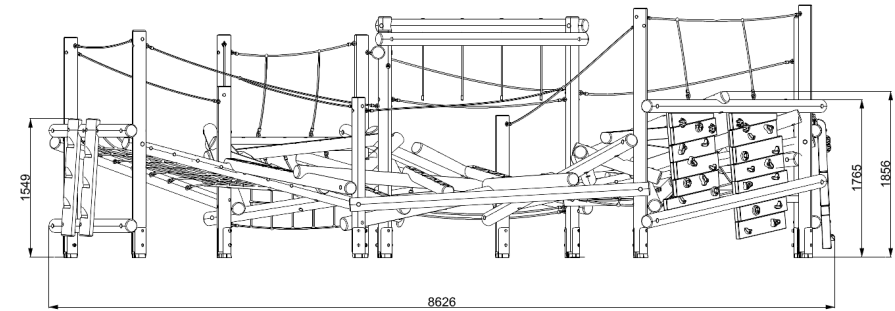

JUNGLE CLIMBER ADVENTURER

creative
play

JC119

**Measurements in millimetres*

PRODUCT INFORMATION

PRODUCT CODE

JC119

DIMENSIONS LXWXH

9.7M X 8.6M X 2.8M

AGE RANGE

3+

SPARE PART AVAILABILITY

2-4 WEEKS

TECHNICAL INFORMATION

FREE FALL HEIGHT

1.9M