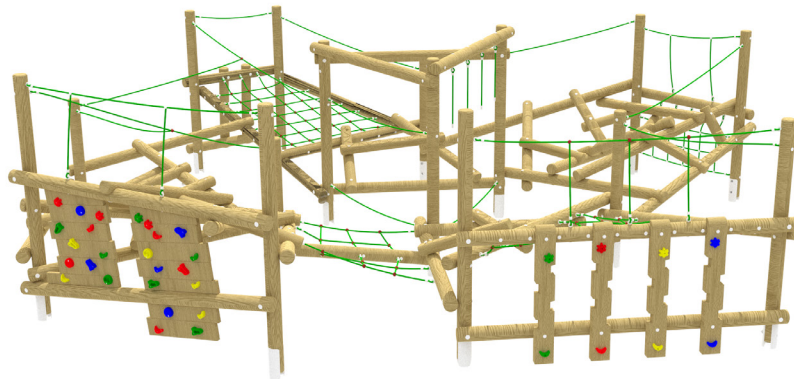

JUNGLE CLIMBER ADVENTURER

creative
play

JC119

**Measurements in millimetres*

PRODUCT INFORMATION

PRODUCT CODE

JC119

DIMENSIONS LXWXH

9.7M X 8.6M X 2.8M

AGE RANGE

3+

SPARE PART AVAILABILITY

2-4 WEEKS

TECHNICAL INFORMATION

FREE FALL HEIGHT

1.9M