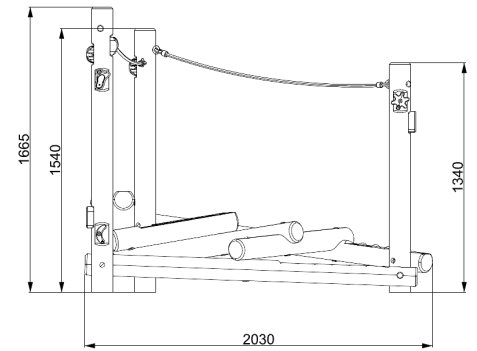

# JUNGLE CLIMBER TREKKER

**creative**  
**play**

JC109

*\*Measurements in millimetres*

## PRODUCT INFORMATION

PRODUCT CODE

JC109

DIMENSIONS LXWXH

2.0M X1.8M X1.6M

AGE RANGE

3+

SPARE PART AVAILABILITY

## TECHNICAL INFORMATION

FREE FALL HEIGHT

0.6M

MINIMUM AREA

5.2MX4.9M

MIN. SURFACING AREA

20m<sup>2</sup>

STANDARDS COMPLIANCE