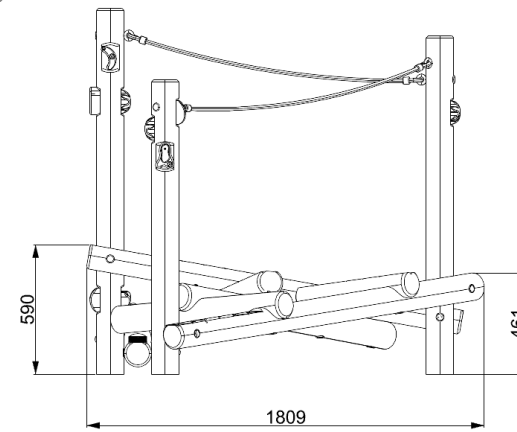

# JUNGLE CLIMBER TREKKER

**creative**  
**play**

JC109

*\*Measurements in millimetres*

## PRODUCT INFORMATION

PRODUCT CODE

JC109

DIMENSIONS LXWXH

2.0M X1.8M X1.6M

AGE RANGE

3+

SPARE PART AVAILABILITY