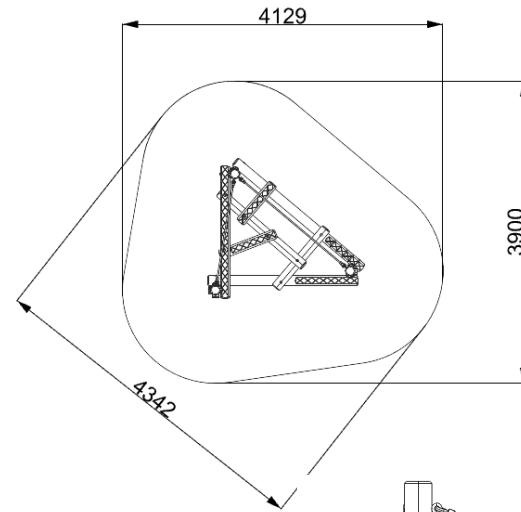

# JUNGLE CLIMBER TREKKER

**creative**  
**play**

JC109

*\*Measurements in millimetres*

## PRODUCT INFORMATION

PRODUCT CODE

JC109

DIMENSIONS LXWXH

2.0M X1.8M X1.6M

AGE RANGE

3+

SPARE PART AVAILABILITY

## TECHNICAL INFORMATION

FREE FALL HEIGHT

0.6M

MINIMUM AREA

5.2MX4.9M

MIN. SURFACING AREA

20m<sup>2</sup>

STANDARDS COMPLIANCE