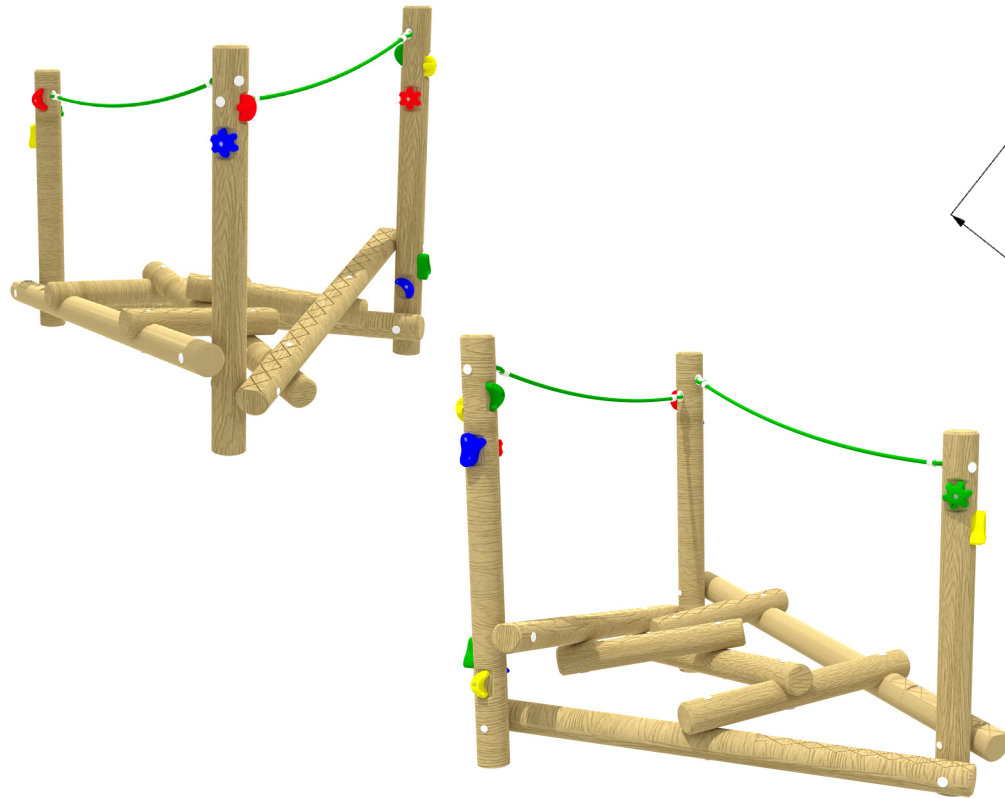

# JUNGLE CLIMBER TREKKER

**creative**  
**play**

JC109

*\*Measurements in millimetres*

## PRODUCT INFORMATION

PRODUCT CODE

JC109

DIMENSIONS LXWXH

2.0M X1.8M X1.6M

AGE RANGE

3+

SPARE PART AVAILABILITY