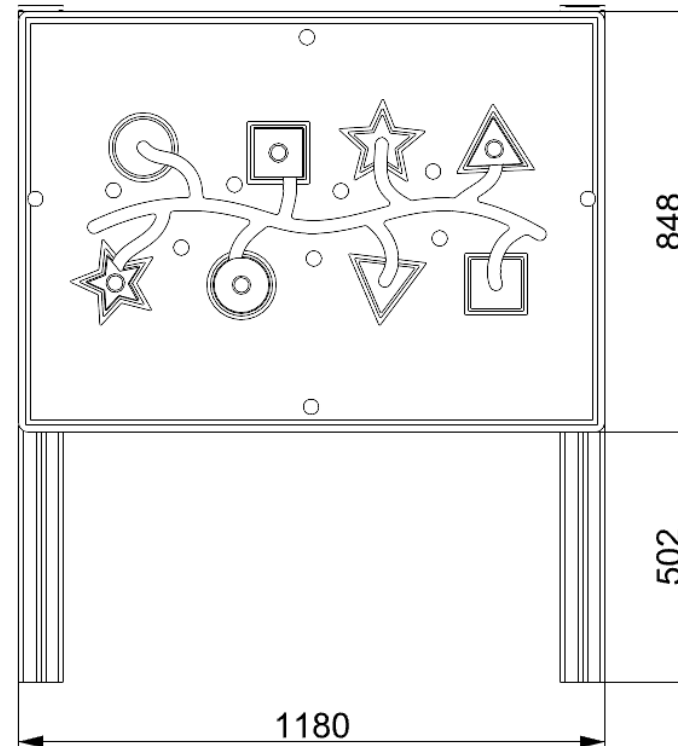

SHAPES PLAYBOARD

PB147

**Measurements in millimetres*

PRODUCT INFORMATION

PRODUCT CODE PB147

DIMENSIONS LXWXH 1.1M X0.1M X1.3M

AGE RANGE 3+

SPARE PART AVAILABILITY 2-4 WEEKS

TECHNICAL INFORMATION

FREE FALL HEIGHT N/A

MINIMUM AREA N/A

MIN. SURFACING AREA N/A

STANDARDS COMPLIANCE BSEN1176

DOWNLOADS

PRODUCT WEBPAGE 

MAINTENANCE INFORMATION 