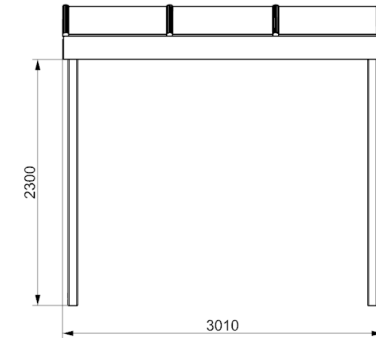

# CA115 - CAMBRIDGE SENSORY TUNNEL

CA115

*\*measurements in millimetres*

## PRODUCT INFORMATION

**PRODUCT CODE** CA115

**DIMENSIONS LXWXH** 3M X 3M X 2.8M

**AGE RANGE** 3+

**SPARE PART AVAILABILITY** 2-4 WEEKS