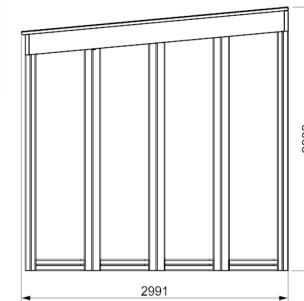

# CA115 - CAMBRIDGE SENSORY TUNNEL

CA115

*\*measurements in millimetres*

## PRODUCT INFORMATION

**PRODUCT CODE** CA115

**DIMENSIONS LXWXH** 3M X 3M X 2.8M

**AGE RANGE** 3+

**SPARE PART AVAILABILITY** 2-4 WEEKS