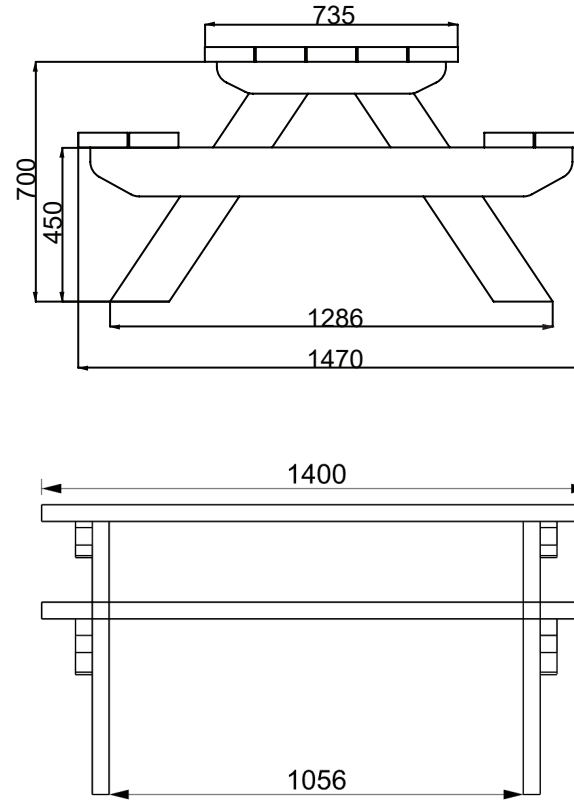

1.4M PICNIC TABLE (UMBRELLA)

PT106-A

**Measurements in millimetres*

PRODUCT INFORMATION	
PRODUCT CODE	PT106-A
DIMENSIONS LXWXH	1.4M X 1.5M X 0.7M
AGE RANGE	3+
SPARE PART AVAILABILITY	2-4 WEEKS

TECHNICAL INFORMATION	
FREE FALL HEIGHT	N/A
MINIMUM AREA	1.4MX1.5M
MIN. SURFACING AREA	N/A
STANDARDS COMPLIANCE	BSEN1176