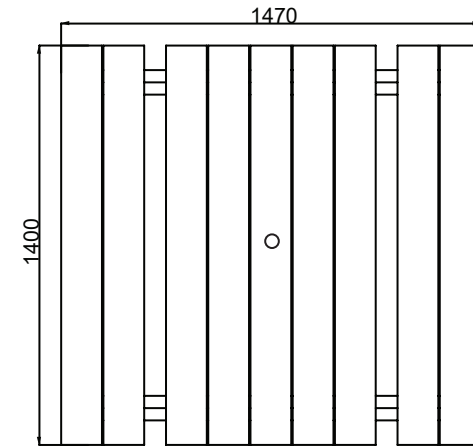

1.4M PICNIC TABLE (UMBRELLA)

PT106-A

**Measurements in millimetres*

PRODUCT INFORMATION	
PRODUCT CODE	PT106-A
DIMENSIONS LXWXH	1.4M X 1.5M X 0.7M
AGE RANGE	3+
SPARE PART AVAILABILITY	2-4 WEEKS

TECHNICAL INFORMATION	
FREE FALL HEIGHT	N/A
MINIMUM AREA	1.4MX1.5M
MIN. SURFACING AREA	N/A
STANDARDS COMPLIANCE	BSEN1176