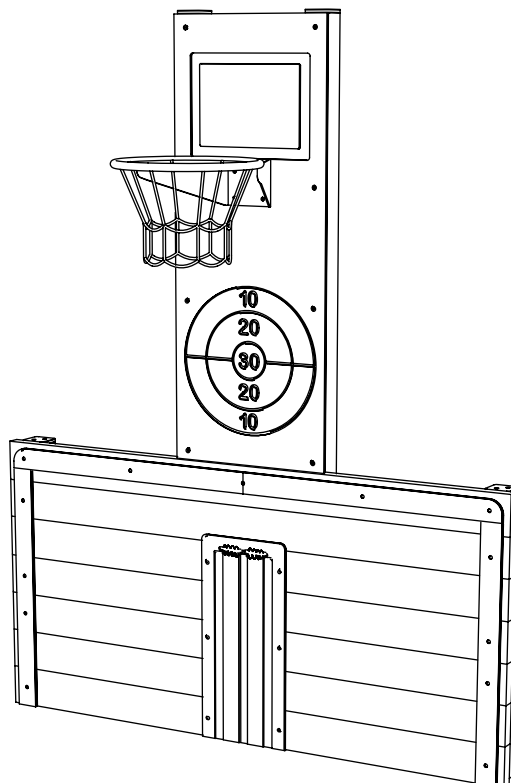

# INSTALLATION INSTRUCTIONS

**1**

**ATTACH BASKETBALL TARGET CENTRALLY TO KICKBOARD  
USING M8X80 SCREWS**

**2**

**INSTALL CP067(D) INTO THE GROUND**