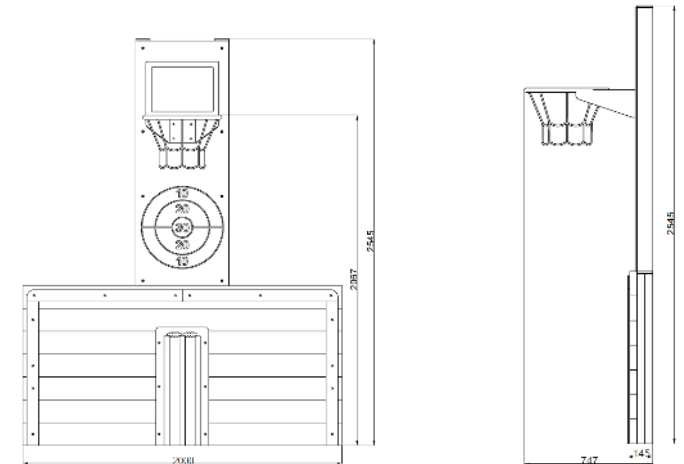

KICK BOARD INC BASKETBALL & TARGET

**creative
play**

CP067(D)

**Measurements in millimetres*

PRODUCT INFORMATION

PRODUCT CODE CP067(D)

DIMENSIONS LXWXH 2M X 0.15M X2.55M

AGE RANGE 3+

SPARE PART AVAILABILITY 2-4 WEEKS

TECHNICAL INFORMATION

FREE FALL HEIGHT N/A

MINIMUM AREA 0.75MX2M

MIN. SURFACING AREA N/A

STANDARDS COMPLIANCE BSEN1176

DOWNLOADS

PRODUCT WEBPAGE