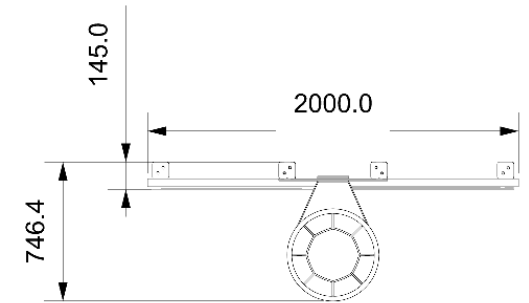

KICK BOARD INC BASKETBALL & TARGET

**creative
play**

CP067(D)

**Measurements in millimetres*

PRODUCT INFORMATION

PRODUCT CODE CP067(D)

DIMENSIONS LXWXH 2M X 0.15M X2.55M

AGE RANGE 3+

SPARE PART AVAILABILITY 2-4 WEEKS

TECHNICAL INFORMATION

FREE FALL HEIGHT N/A

MINIMUM AREA 0.75MX2M

MIN. SURFACING AREA N/A

STANDARDS COMPLIANCE BSEN1176

DOWNLOADS

PRODUCT WEBPAGE