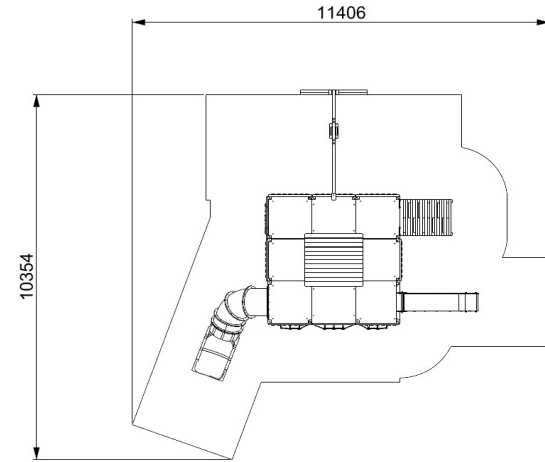

HEARTWOOD - MIRAGE SEAT

**creative
play**

WO106C

**Measurements in millimetres*

PRODUCT INFORMATION

PRODUCT CODE **WO106C**

DIMENSIONS LXWXH **7.8M X 8.2M X 3.4M**

AGE RANGE **5+**

SPARE PART AVAILABILITY **2-4 WEEKS**

TECHNICAL INFORMATION

FREE FALL HEIGHT **1.5M**

MINIMUM AREA **10.4M X 11.4M**

MIN. SURFACING AREA **73.3 SQM**

STANDARDS COMPLIANCE **BSEN1176**

DOWNLOADS

PRODUCT WEBPAGE