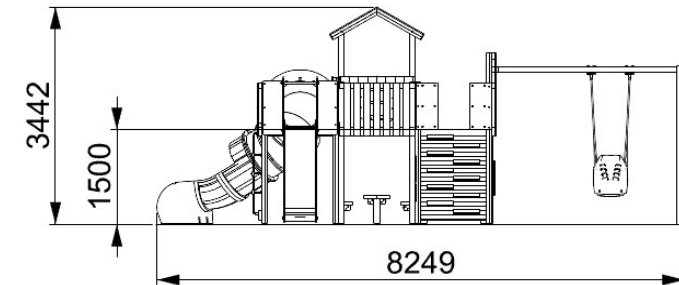

HEARTWOOD - MIRAGE SEAT

**creative
play**

WO106C

**Measurements in millimetres*

PRODUCT INFORMATION

PRODUCT CODE **WO106C**

DIMENSIONS LXWXH **7.8M X 8.2M X 3.4M**

AGE RANGE **5+**

SPARE PART AVAILABILITY **2-4 WEEKS**

TECHNICAL INFORMATION

FREE FALL HEIGHT **1.5M**

MINIMUM AREA **10.4M X 11.4M**

MIN. SURFACING AREA **73.3 SQM**

STANDARDS COMPLIANCE **BSEN1176**

DOWNLOADS

PRODUCT WEBPAGE