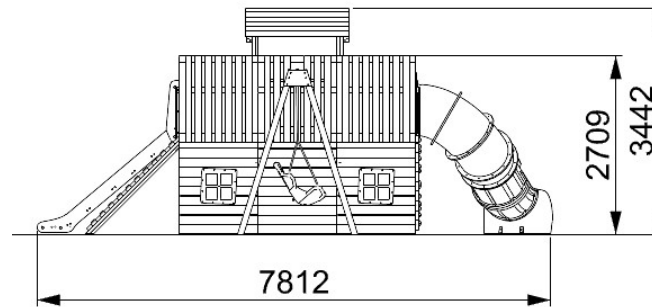

HEARTWOOD - MIRAGE SEAT

**creative
play**

WO106C

**Measurements in millimetres*

PRODUCT INFORMATION

PRODUCT CODE **WO106C**

DIMENSIONS LXWXH **7.8M X 8.2M X 3.4M**

AGE RANGE **5+**

SPARE PART AVAILABILITY **2-4 WEEKS**

TECHNICAL INFORMATION

FREE FALL HEIGHT **1.5M**

MINIMUM AREA **10.4M X 11.4M**

MIN. SURFACING AREA **73.3 SQM**

STANDARDS COMPLIANCE **BSEN1176**

DOWNLOADS

PRODUCT WEBPAGE