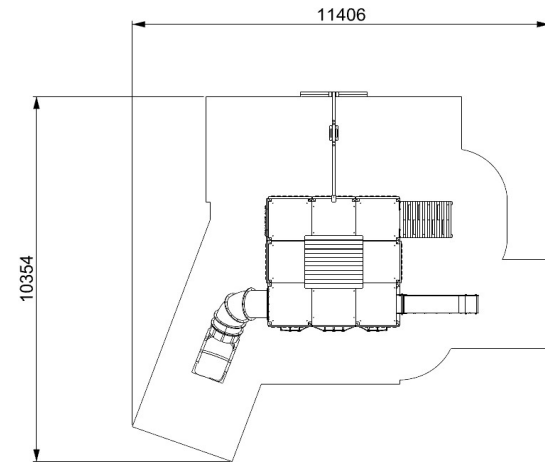

# HEARTWOOD - CRADLE SEAT

**creative  
play**

WO106B

*\*Measurements in millimetres*

## PRODUCT INFORMATION

PRODUCT CODE

WO106B

DIMENSIONS LXWXH

7.8M X 8.2M X 3.4M

AGE RANGE

5+

SPARE PART AVAILABILITY

## TECHNICAL INFORMATION

FREE FALL HEIGHT

1.5M

MINIMUM AREA

10.4M X 11.4M

MIN. SURFACING AREA

73.3SQM

STANDARDS COMPLIANCE