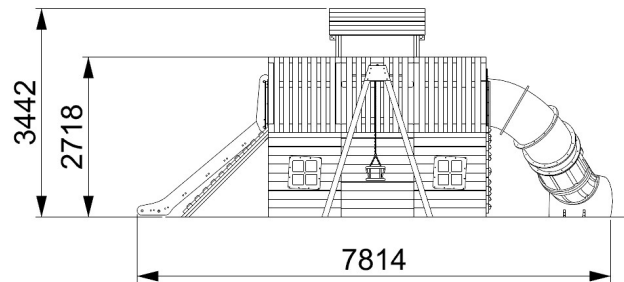

# HEARTWOOD - CRADLE SEAT

**creative  
play**

WO106B

*\*Measurements in millimetres*

## PRODUCT INFORMATION

PRODUCT CODE

WO106B

DIMENSIONS LXWXH

7.8M X 8.2M X 3.4M

AGE RANGE

5+

SPARE PART AVAILABILITY

## TECHNICAL INFORMATION

FREE FALL HEIGHT

1.5M

MINIMUM AREA

10.4M X 11.4M

MIN. SURFACING AREA

73.3SQM

STANDARDS COMPLIANCE