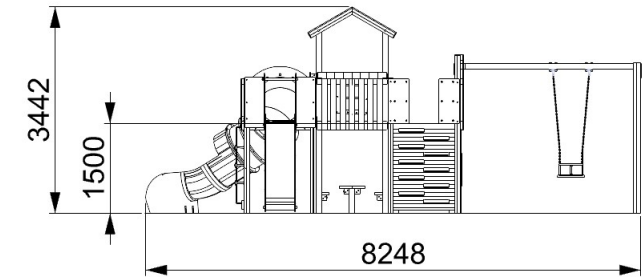

# HEARTWOOD - CRADLE SEAT

**creative  
play**

WO106B

*\*Measurements in millimetres*

## PRODUCT INFORMATION

PRODUCT CODE

WO106B

DIMENSIONS LXWXH

7.8M X 8.2M X 3.4M

AGE RANGE

5+

SPARE PART AVAILABILITY

## TECHNICAL INFORMATION

FREE FALL HEIGHT

1.5M

MINIMUM AREA

10.4M X 11.4M

MIN. SURFACING AREA

73.3SQM

STANDARDS COMPLIANCE