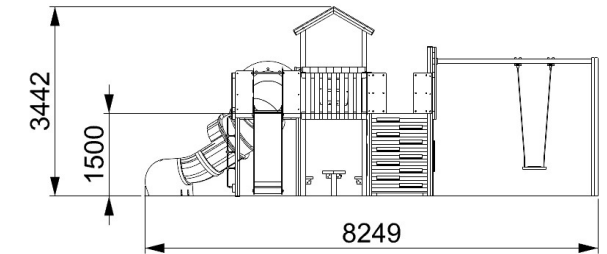

HEARTWOOD - FLAT SEAT

**creative
play**

WO106A

**Measurements in millimetres*

PRODUCT INFORMATION

PRODUCT CODE

WO106A

DIMENSIONS LXWXH

7.8M X 8.2M X 3.4M

AGE RANGE

5+

SPARE PART AVAILABILITY

2-4 WEEKS

TECHNICAL INFORMATION

FREE FALL HEIGHT

1.5M

MINIMUM AREA

10.4M X 11.4M

MIN. SURFACING AREA

73.3SQM

STANDARDS COMPLIANCE

BSEN1176

DOWNLOADS

PRODUCT WEBPAGE