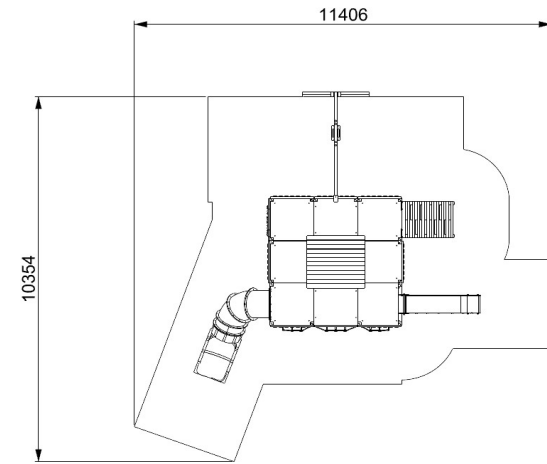

HEARTWOOD - FLAT SEAT

**creative
play**

WO106A

**Measurements in millimetres*

PRODUCT INFORMATION

PRODUCT CODE

WO106A

DIMENSIONS LXWXH

7.8M X 8.2M X 3.4M

AGE RANGE

5+

SPARE PART AVAILABILITY

2-4 WEEKS

TECHNICAL INFORMATION

FREE FALL HEIGHT

1.5M

MINIMUM AREA

10.4M X 11.4M

MIN. SURFACING AREA

73.3SQM

STANDARDS COMPLIANCE

BSEN1176

DOWNLOADS

PRODUCT WEBPAGE