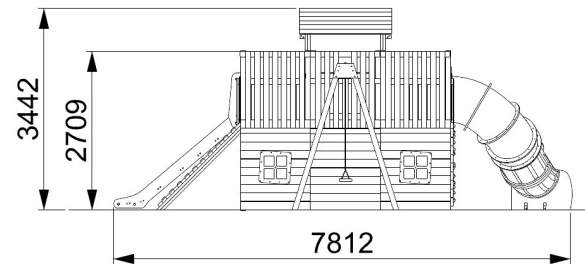

HEARTWOOD - FLAT SEAT

**creative
play**

WO106A

**Measurements in millimetres*

PRODUCT INFORMATION

PRODUCT CODE

WO106A

DIMENSIONS LXWXH

7.8M X 8.2M X 3.4M

AGE RANGE

5+

SPARE PART AVAILABILITY

2-4 WEEKS

TECHNICAL INFORMATION

FREE FALL HEIGHT

1.5M

MINIMUM AREA

10.4M X 11.4M

MIN. SURFACING AREA

73.3SQM

STANDARDS COMPLIANCE

BSEN1176

DOWNLOADS

PRODUCT WEBPAGE