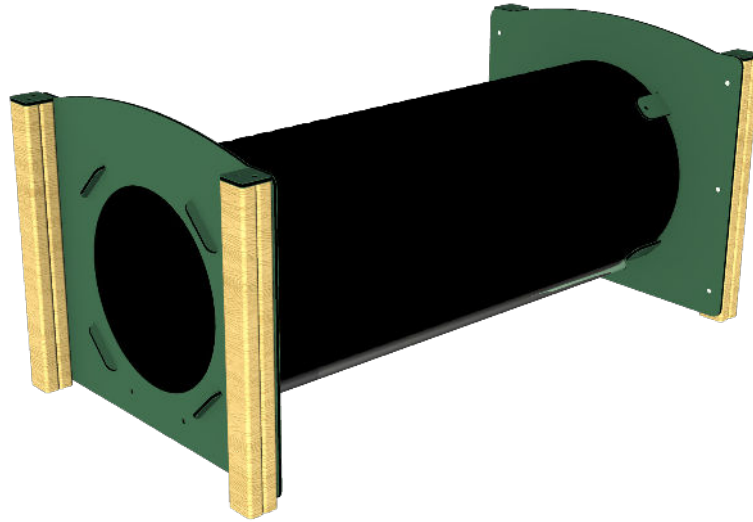

CRAWLING TUNNEL

creative
play

CH156

**Measurements in millimetres*

PRODUCT INFORMATION

PRODUCT CODE CH156

DIMENSIONS LXWXH 2.07X 1.05M X 0.92M

AGE RANGE 3+

SPARE PART AVAILABILITY 2-4 WEEKS

TECHNICAL INFORMATION

FREE FALL HEIGHT 0.2M

MINIMUM AREA 4.1M X 5.0M

MIN. SURFACING AREA 21 SQM

STANDARDS COMPLIANCE BSEN1176

DOWNLOADS

PRODUCT WEBPAGE 