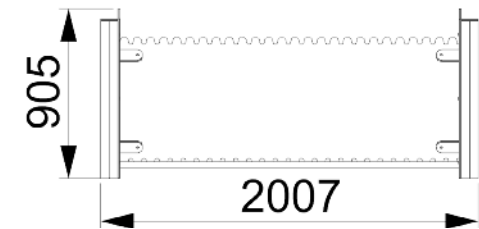

CRAWLING TUNNEL

creative
play

CH156

**Measurements in millimetres*

PRODUCT INFORMATION

PRODUCT CODE CH156

DIMENSIONS LXWXH 2.07X 1.05M X 0.92M

AGE RANGE 3+

SPARE PART AVAILABILITY 2-4 WEEKS

TECHNICAL INFORMATION

FREE FALL HEIGHT 0.2M

MINIMUM AREA 4.1M X 5.0M

MIN. SURFACING AREA 21 SQM

STANDARDS COMPLIANCE BSEN1176

DOWNLOADS

PRODUCT WEBPAGE 