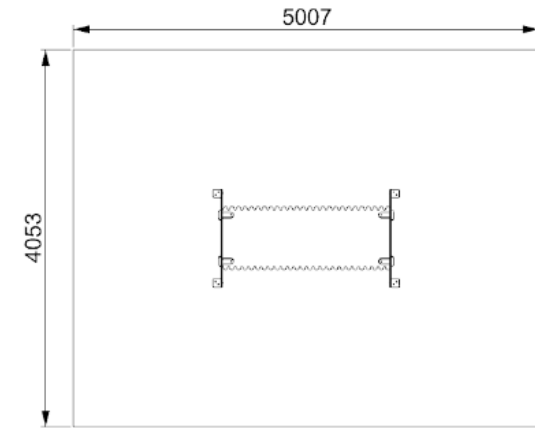

CRAWLING TUNNEL

creative
play

CH156

**Measurements in millimetres*

PRODUCT INFORMATION

PRODUCT CODE CH156

DIMENSIONS LXWXH 2.07X 1.05M X 0.92M

AGE RANGE 3+

SPARE PART AVAILABILITY 2-4 WEEKS

TECHNICAL INFORMATION

FREE FALL HEIGHT 0.2M

MINIMUM AREA 4.1M X 5.0M

MIN. SURFACING AREA 21 SQM

STANDARDS COMPLIANCE BSEN1176

DOWNLOADS

PRODUCT WEBPAGE 