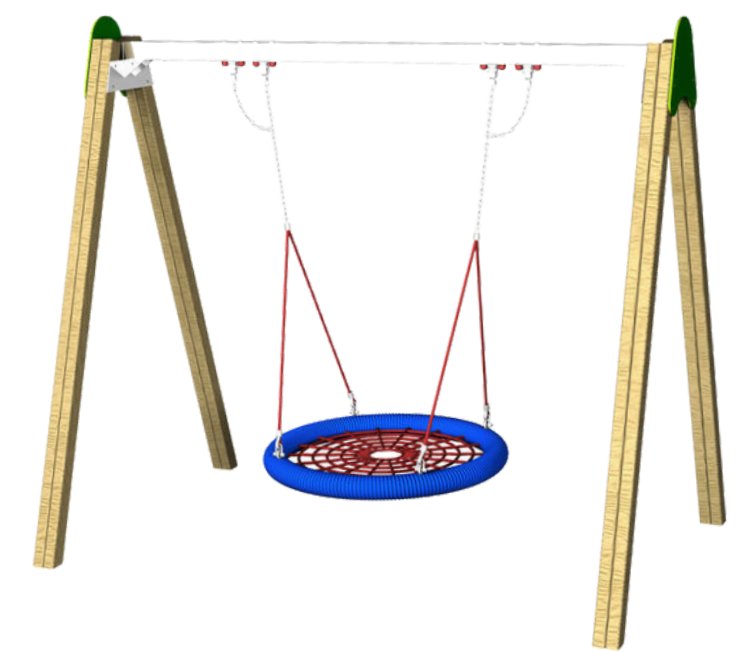

### Surfacing Required?

Yes, price excludes safety surfacing but can be installed onto existing / other safety surfacing

Price of 34 Grass Mats - **£1,950** ex VAT\*

\*Price of grass mats does not include all products, only those that require a safety surface to meet BSEN 1176 standards.  
All products need to be installed into well maintained grass

## Voyager Package

**£34,367** ex VAT

---

<p><b>What's Included?</b></p> <ul style="list-style-type: none"> <li>• Pirate Ship Midi</li> <li>• Spinner Without Seating</li> <li>• Basket Swing</li> <li>• Jungle Climber Midi</li> <li>• Delivery &amp; Installation</li> <li>• Post Installation Inspection</li> <li>• Site Security &amp; Welfare</li> </ul> <p style="text-align: center;">Price of 36 Grass Mats - <b>£1,980</b> ex VAT*</p> <p><small>*Price of grass mats does not include all products, only those that require a safety surface to meet BSEN 1176 standards. All products need to be installed into a well maintained grass</small></p>	<p><b>Surfacing Required?</b></p> <p>Yes, price excludes safety surfacing but can be installed onto existing / other safety surfacing</p>
--	---