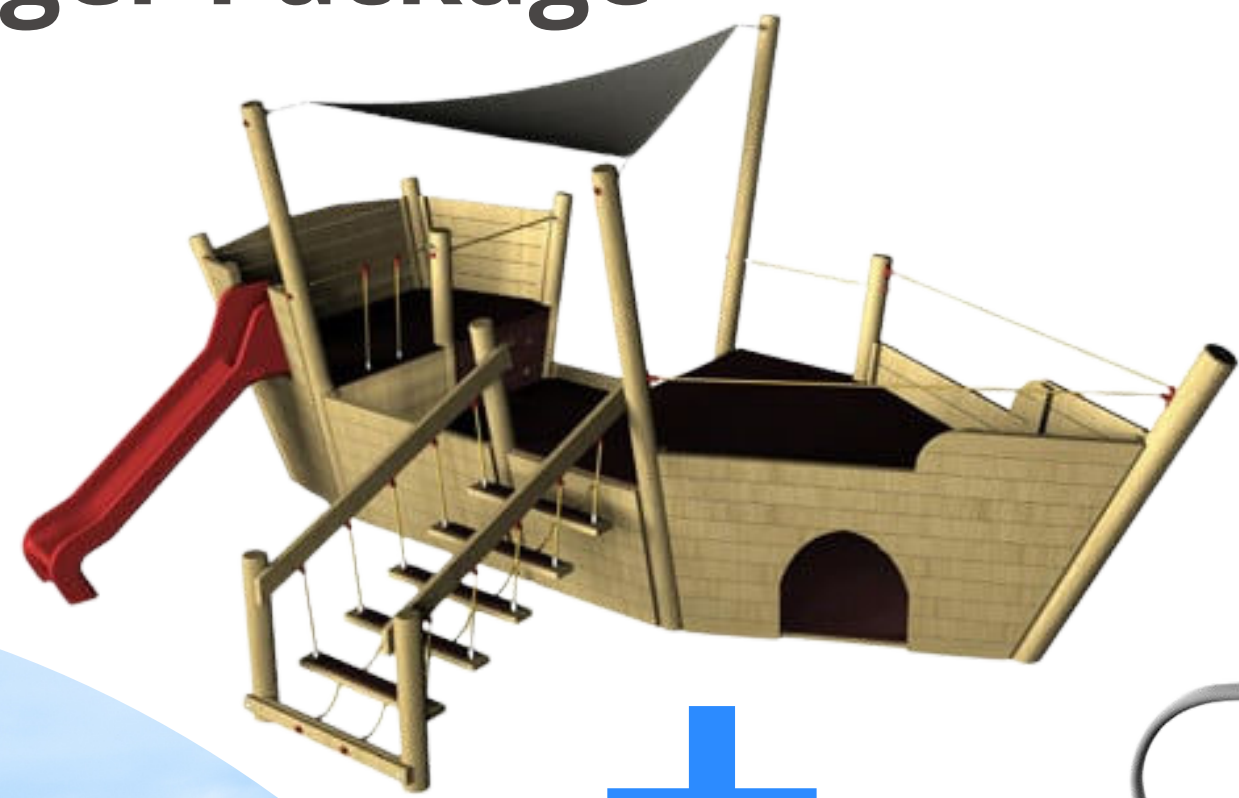

### Surfacing Required?

Yes, price excludes safety surfacing but can be installed onto existing / other safety surfacing

Price of 34 Grass Mats - **£1,950** ex VAT\*

\*Price of grass mats does not include all products, only those that require a safety surface to meet BSEN 1176 standards.  
All products need to be installed into well maintained grass

## Voyager Package

**£34,367** ex VAT

---

<p><b>What's Included?</b></p> <ul style="list-style-type: none"> <li>• Pirate Ship Midi</li> <li>• Spinner Without Seating</li> <li>• Basket Swing</li> <li>• Jungle Climber Midi</li> <li>• Delivery &amp; Installation</li> <li>• Post Installation Inspection</li> <li>• Site Security &amp; Welfare</li> </ul> <p style="text-align: center;">Price of 36 Grass Mats - <b>£1,980</b> ex VAT*</p> <p><small>*Price of grass mats does not include all products, only those that require a safety surface to meet BSEN 1176 standards. All products need to be installed into a well maintained grass</small></p>	<p><b>Surfacing Required?</b></p> <p>Yes, price excludes safety surfacing but can be installed onto existing / other safety surfacing</p>
--	---