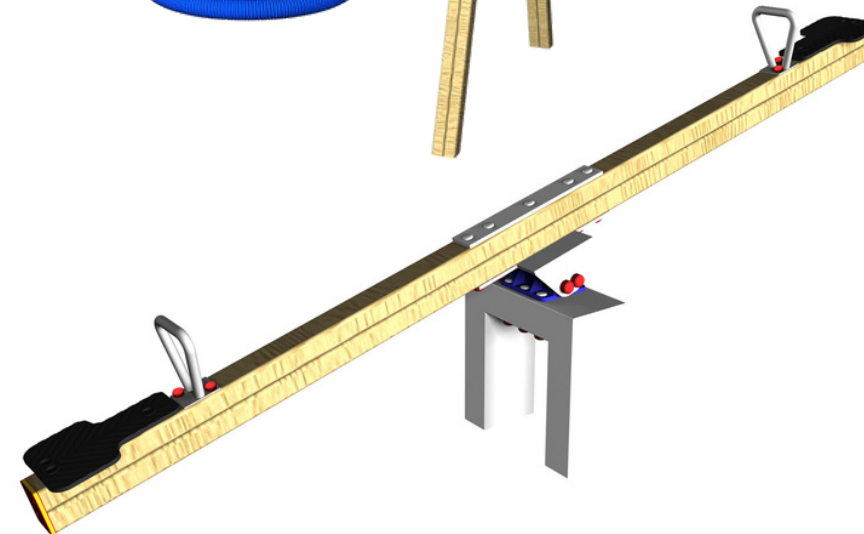

Discovery Package

£20,245 ex VAT

What's Included?

- Discovery Tower
- Basket Swing
- 2 X Spring Riders
- Seesaw
- Delivery & Installation
- Post Installation Inspection
- Site Security & Welfare

Surfacing Required?

Yes, price excludes safety surfacing but can be installed onto existing / other safety surfacing

Price of 34 Grass Mats - **£1,950** ex VAT*

*Price of grass mats does not include all products, only those that require a safety surface to meet BSEN 1176 standards.
All products need to be installed into well maintained grass