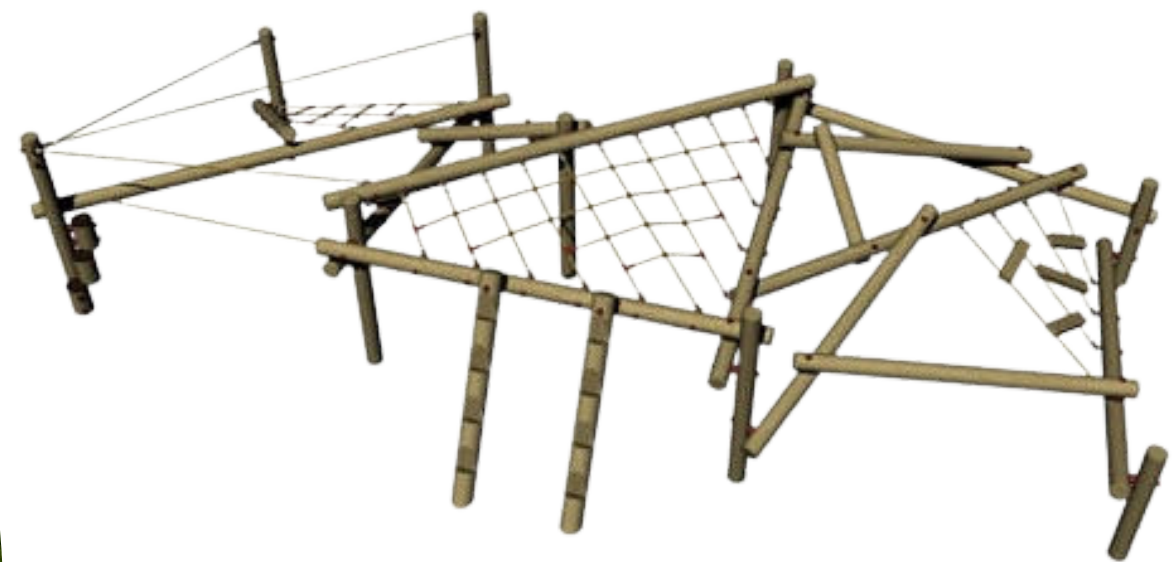

### Surfacing Required?

Yes, price excludes safety surfacing but can be installed onto existing / other safety surfacing

Price of 34 Grass Mats - **£1,950** ex VAT\*

\*Price of grass mats does not include all products, only those that require a safety surface to meet BSEN 1176 standards.  
All products need to be installed into well maintained grass

## Voyager Package

**£34,367** ex VAT

---

<p><b>What's Included?</b></p> <ul style="list-style-type: none"> <li>• Pirate Ship Midi</li> <li>• Spinner Without Seating</li> <li>• Basket Swing</li> <li>• Jungle Climber Midi</li> <li>• Delivery &amp; Installation</li> <li>• Post Installation Inspection</li> <li>• Site Security &amp; Welfare</li> </ul> <p style="text-align: center;">Price of 36 Grass Mats - <b>£1,980</b> ex VAT*</p> <p><small>*Price of grass mats does not include all products, only those that require a safety surface to meet BSEN 1176 standards. All products need to be installed into a well maintained grass</small></p>	<p><b>Surfacing Required?</b></p> <p>Yes, price excludes safety surfacing but can be installed onto existing / other safety surfacing</p>
--	---