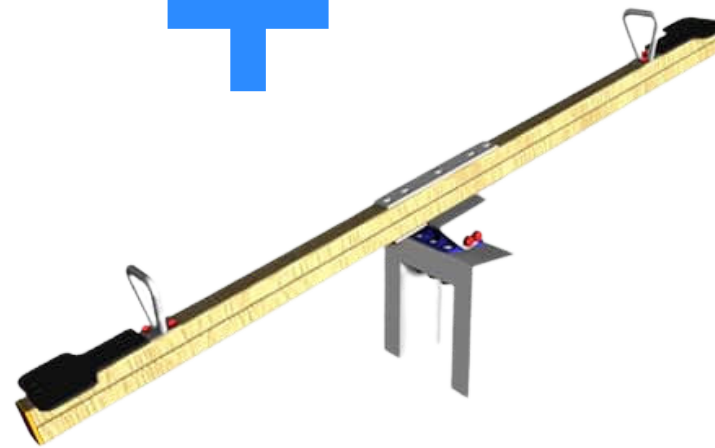

Explorer Package

£15,478 ex VAT

What's Included?

- Land Ranger
- Seesaw
- Double Swing Combi
- Clyde Activity Centre
- Delivery & Installation
- Post Installation Inspection
- Site Security & Welfare

Price of 30 Grass Mats - **£1,650** ex VAT*

*Price of grass mats does not include all products, only those that require a safety surface to meet BSEN 1176 standards.
All products need to be installed into well maintained grass

Surfacing Required?

Yes, price excludes safety surfacing but can be installed onto existing / other safety surfacing