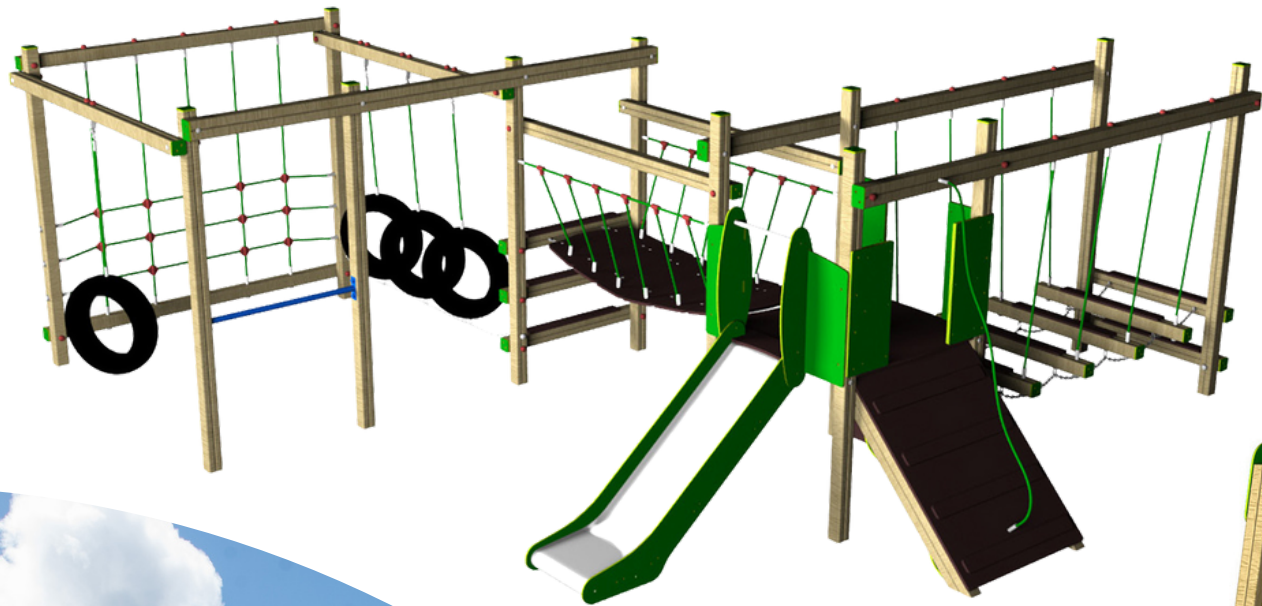

creative
play

Commercial Playground Packages

THE OUTDOOR PLAY EXPERTS
FOR OVER 30 YEARS

COMMERCIAL PACKAGES

**DID YOU
KNOW ?**

For children of all ages, the playground is the focal point of any commercial setting and can be the key factor when families are deciding where to visit.

Classic Package One

£14,842 ex VAT

What's Included?

- Dart Activity Centre
- 2 x Spring Riders
- Basket Swing
- Seesaw
- Delivery & Installation
- Post Installation Inspection

Surfacing Required?

Yes, price excludes safety surfacing but can be installed onto existing / other safety surfacing