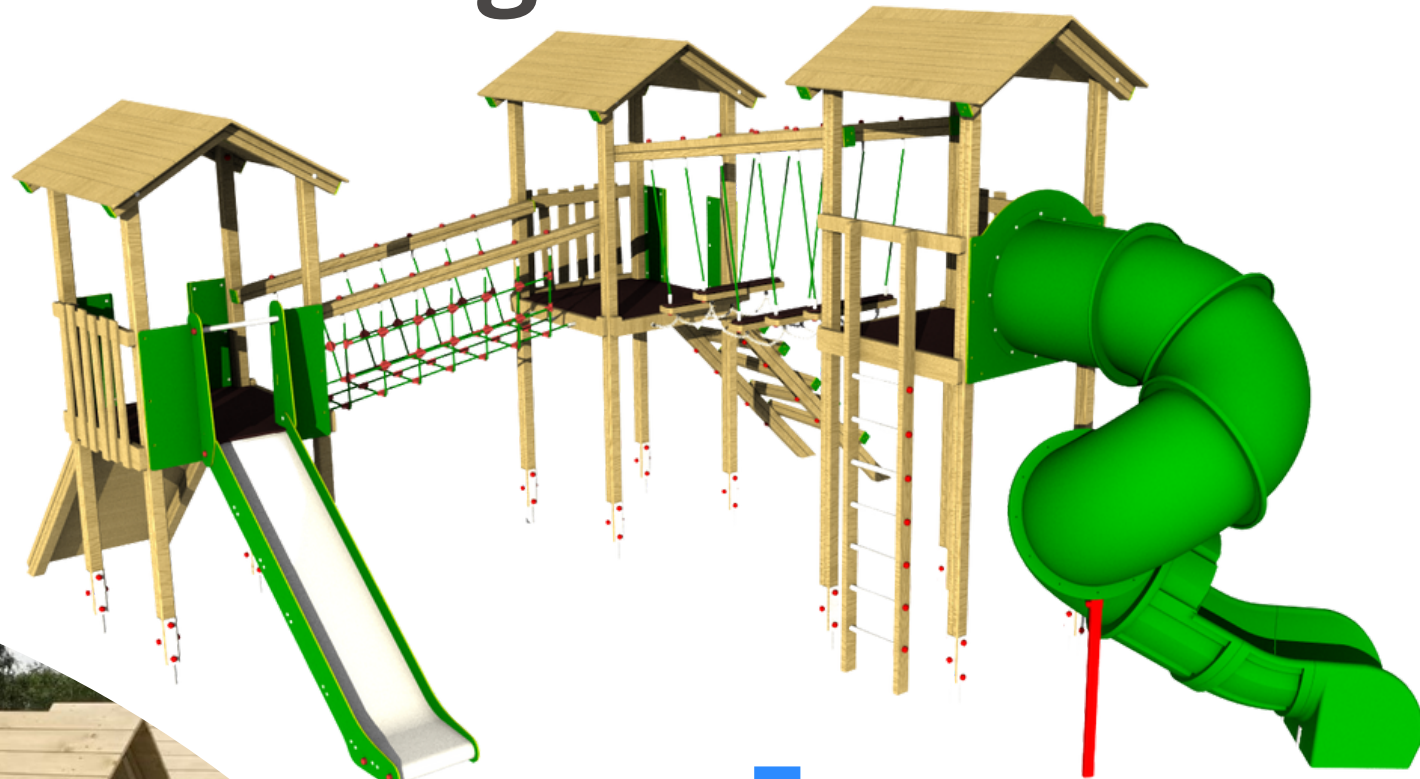

Scenic Package