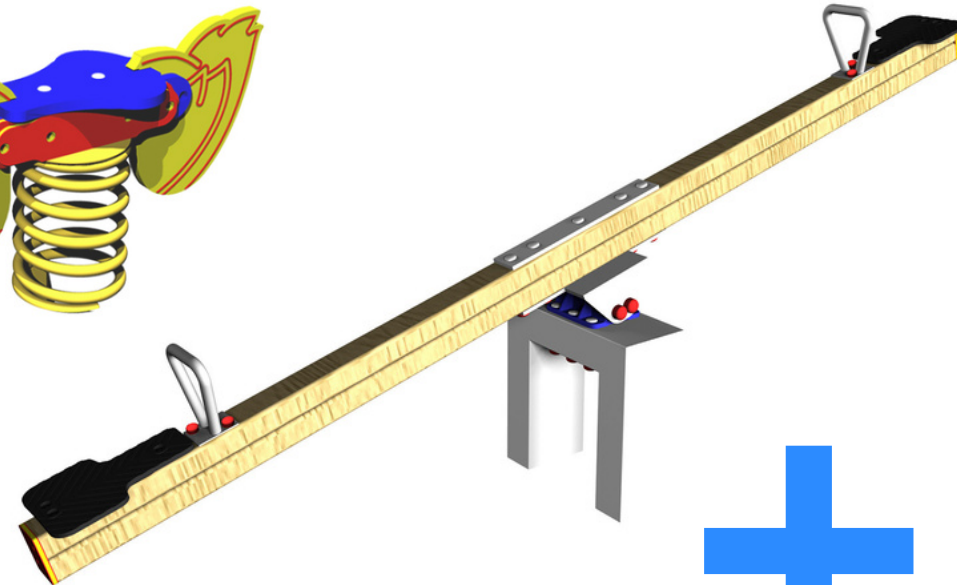

Classic Package Two

£13,433 ex VAT

What's Included?

- Snowdon Tower
- 2 x Spring Riders
- Combi Swing
- Seesaw
- Delivery & Installation
- Post Installation Inspection

Surfacing Required?

Yes, price excludes safety surfacing but can be installed onto existing / other safety surfacing

Price of 34 Grass Mats - **£1,700** ex VAT*

*Price of grass mats does not include all products, only those that require a safety surface to meet BSEN 1176 standards.
All products need to be installed into well maintained grass