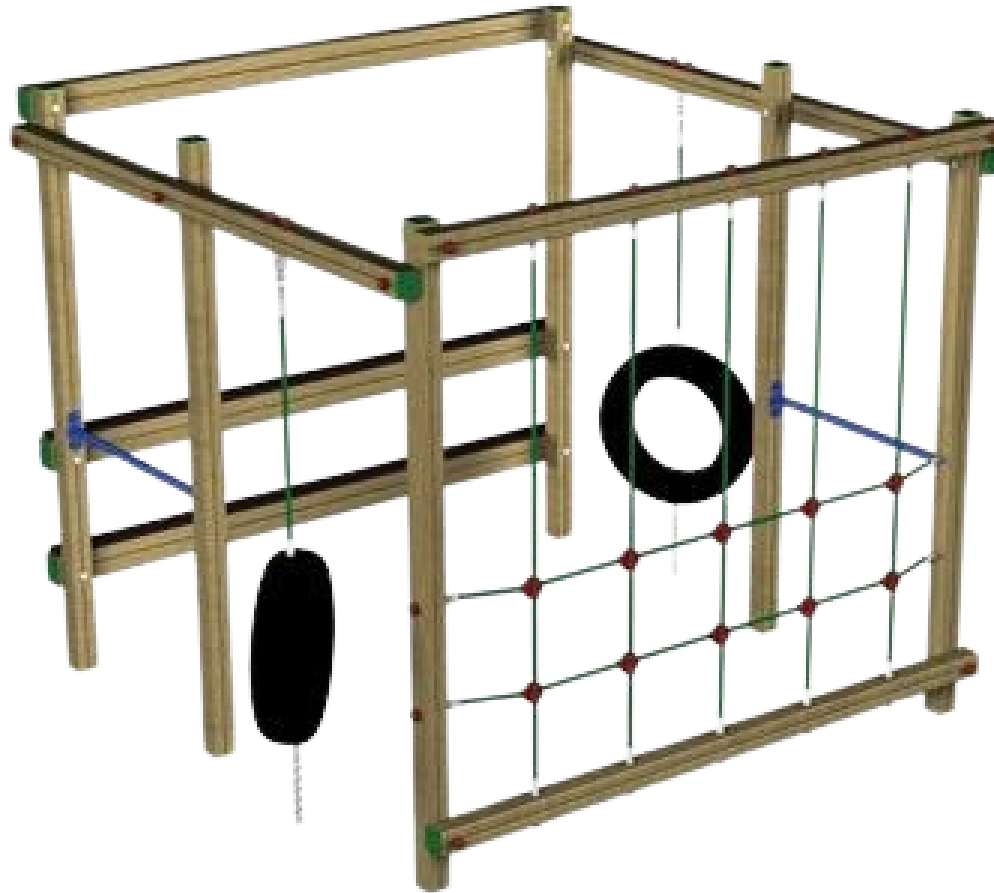

Farm Package

£15,976 ex VAT

What's Included?

- Dee Climbing Frame
- Rabbit Spring Rider
- Basket Swing
- Tractor
- Delivery & Installation
- Post Installation Inspection

Surfacing Required?

Yes, price excludes safety surfacing but can be installed onto existing / other safety surfacing

Price of 16 Grass Mats - **£800** ex VAT*

*Price of grass mats does not include all products, only those that require a safety surface to meet BSEN 1176 standards.
All products need to be installed into well maintained grass