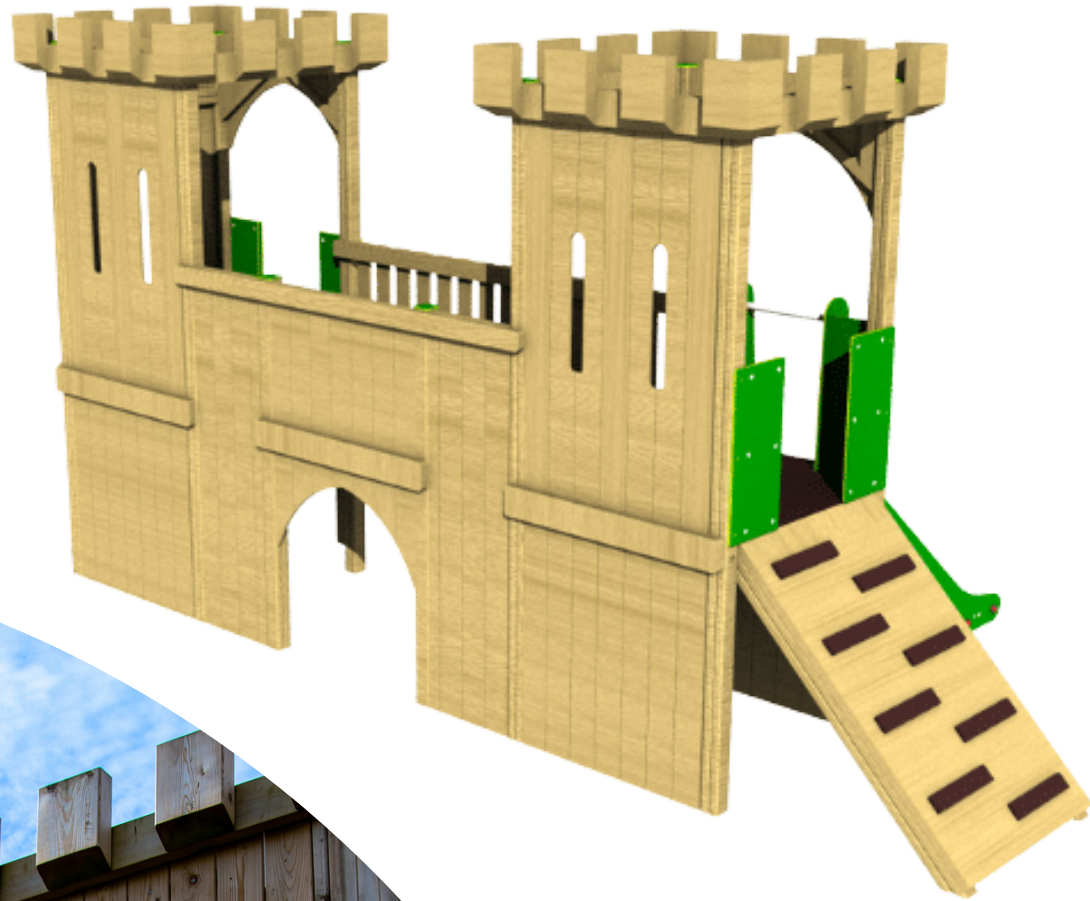

Historic Package