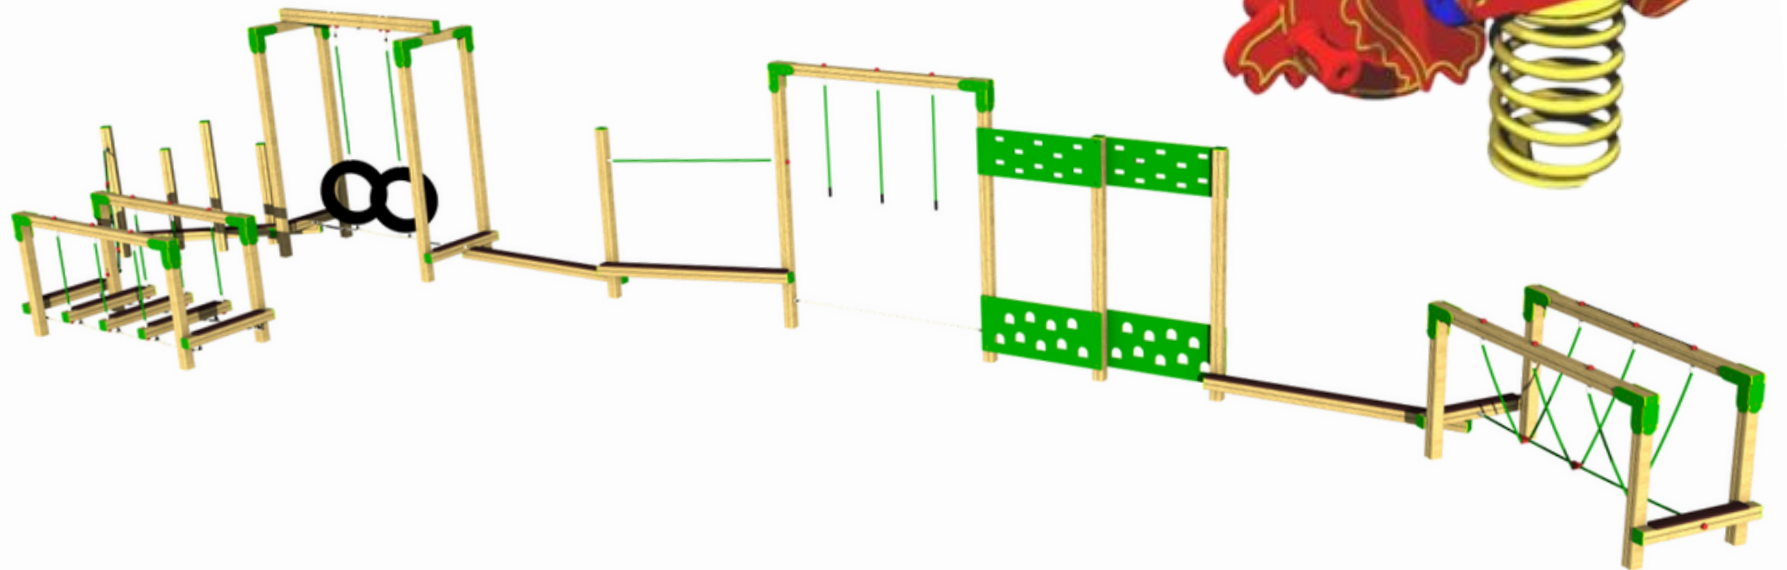

Historic Package

2x

£17,739_{ex VAT}

What's Included?	Surfacing Required?
<ul style="list-style-type: none"> • Dover Castle • 2 x Dragon Spring Riders • Adventure Trail 10 • Delivery & Installation • Post Installation Inspection 	<p>Yes, price excludes safety surfacing but can be installed onto existing / other safety surfacing</p>