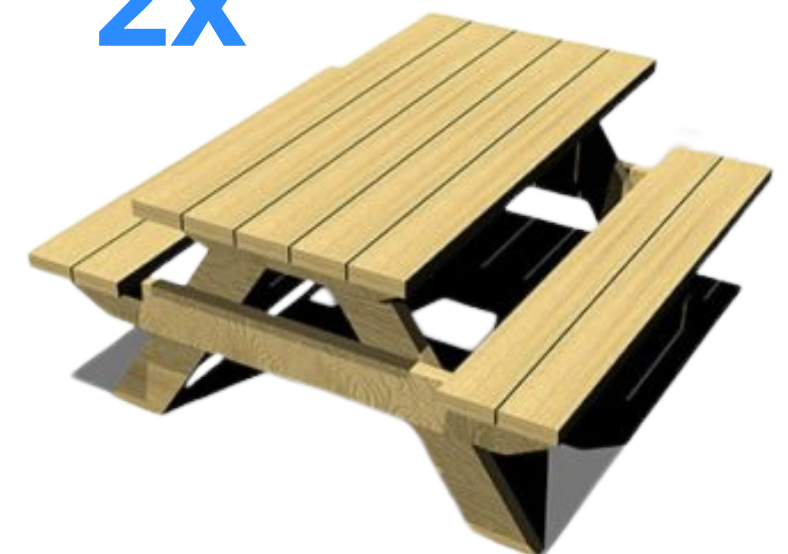

Scenic Package

2x

£20,238_{ex VAT}

What's Included?

- Fuji Tower
- Alps Traverse Wall
- 2 x Picnic Bench
- Delivery & Installation
- Post Installation Inspection

Surfacing Required?

Yes, price excludes safety surfacing but can be installed onto existing / other safety surfacing