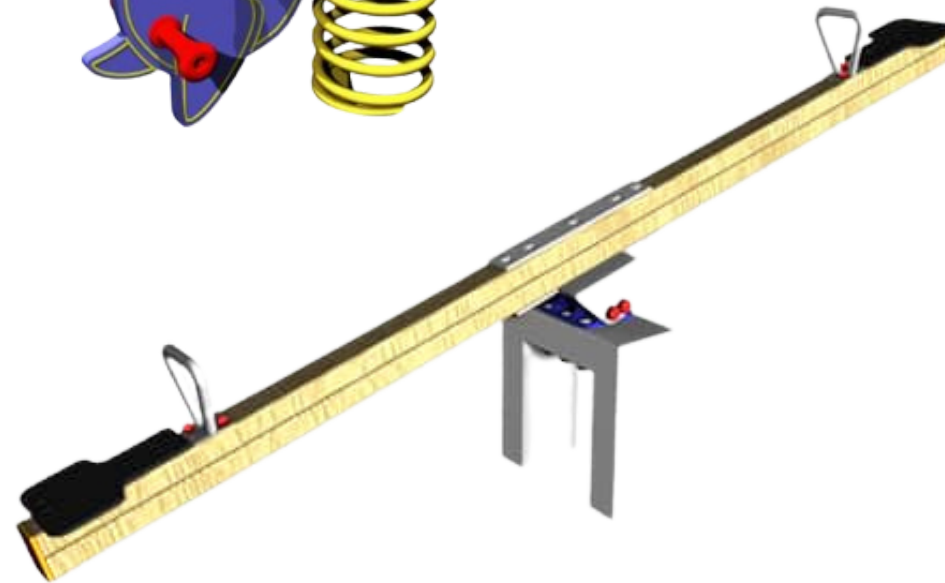

Coastal Package

£21,781_{ex VAT}

What's Included?

- Pirate Ship Midi
- Seal Spring Rider
- Combi Swing
- Seesaw
- Delivery & Installation
- Post Installation Inspection

Surfacing Required?

Yes, price excludes safety surfacing but can be installed onto existing / other safety surfacing

Price of 32 Grass Mats - **£1,600** ex VAT*

*Price of grass mats does not include all products, only those that require a safety surface to meet BSEN 1176 standards.
All products need to be installed into well maintained grass