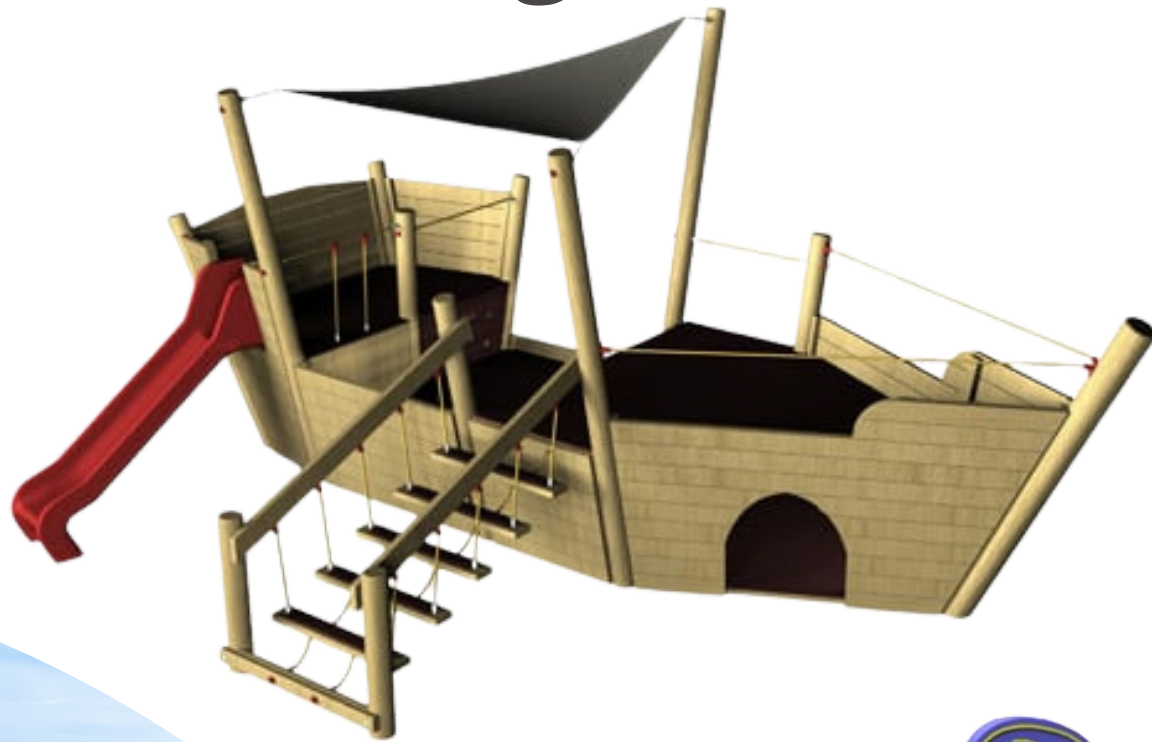

Coastal Package

£21,781_{ex VAT}

What's Included?

- Pirate Ship Midi
- Seal Spring Rider
- Combi Swing
- Seesaw
- Delivery & Installation
- Post Installation Inspection

Surfacing Required?

Yes, price excludes safety surfacing but can be installed onto existing / other safety surfacing

Price of 32 Grass Mats - **£1,600** ex VAT*

*Price of grass mats does not include all products, only those that require a safety surface to meet BSEN 1176 standards.
All products need to be installed into well maintained grass