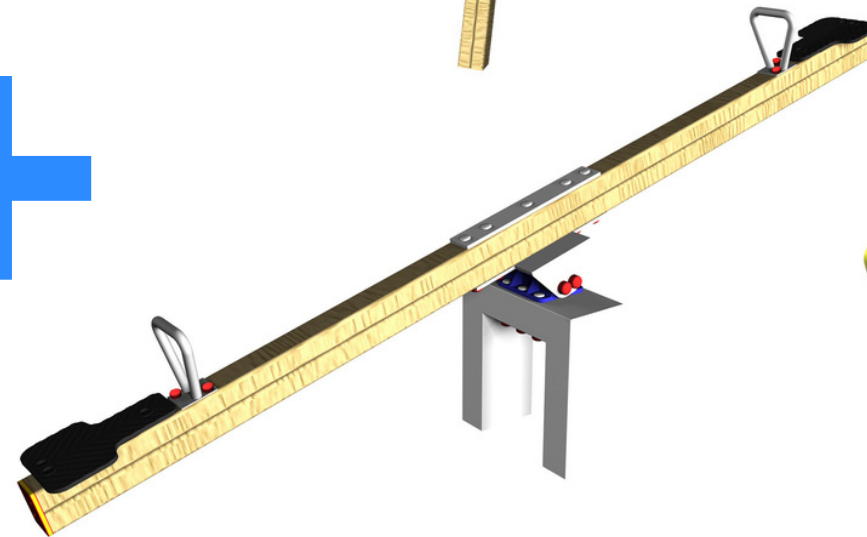

Classic Package One

£14,842 ex VAT

What's Included?

- Dart Activity Centre
- 2 x Spring Riders
- Basket Swing
- Seesaw
- Delivery & Installation
- Post Installation Inspection

Surfacing Required?

Yes, price excludes safety surfacing but can be installed onto existing / other safety surfacing

Price of 34 Grass Mats - **£1,700** ex VAT*

*Price of grass mats does not include all products, only those that require a safety surface to meet BSEN 1176 standards.
All products need to be installed into well maintained grass