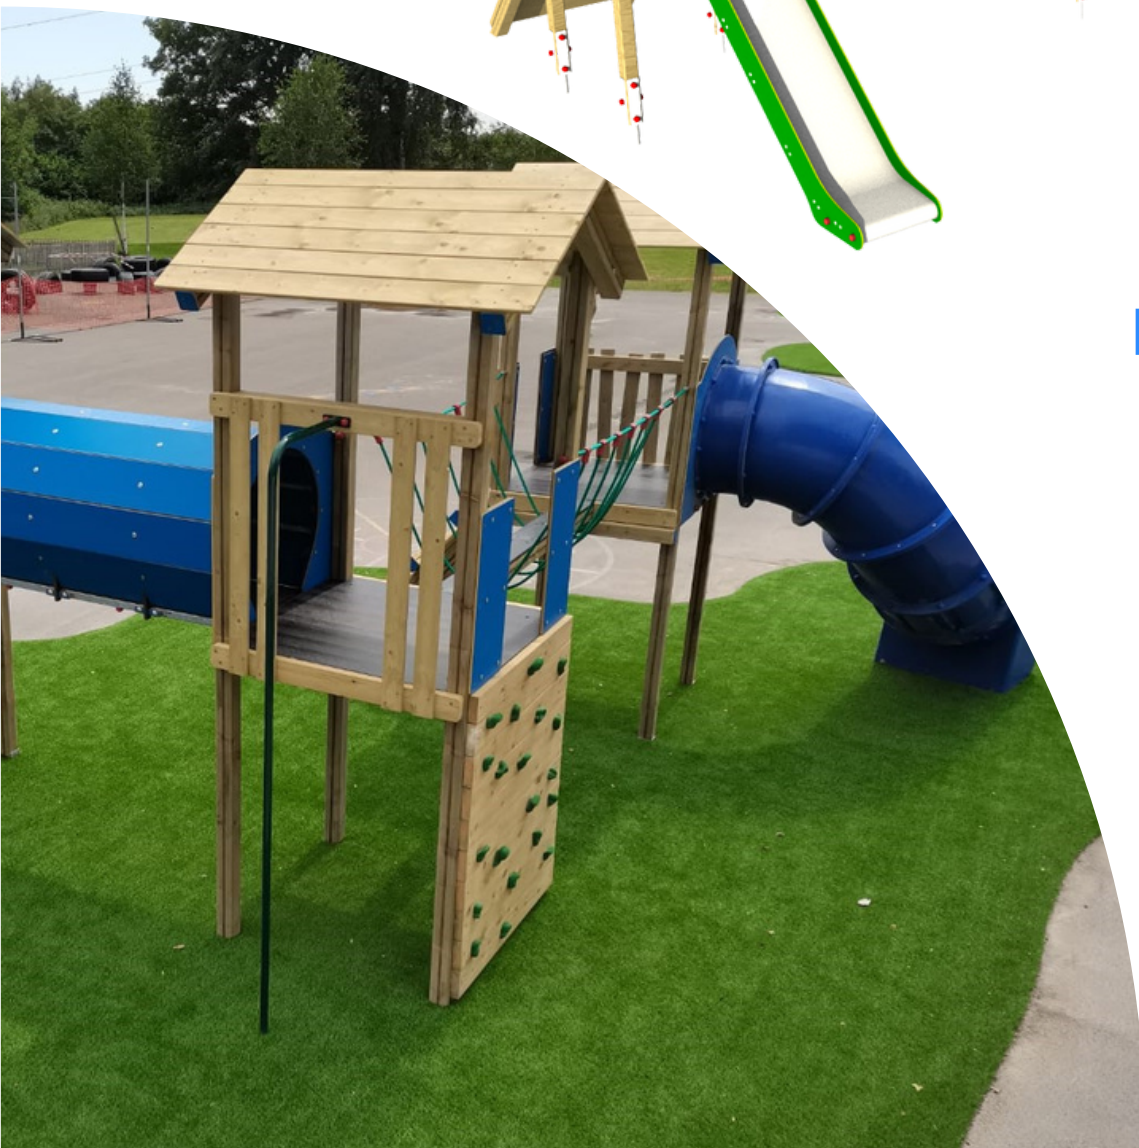

Scenic Package