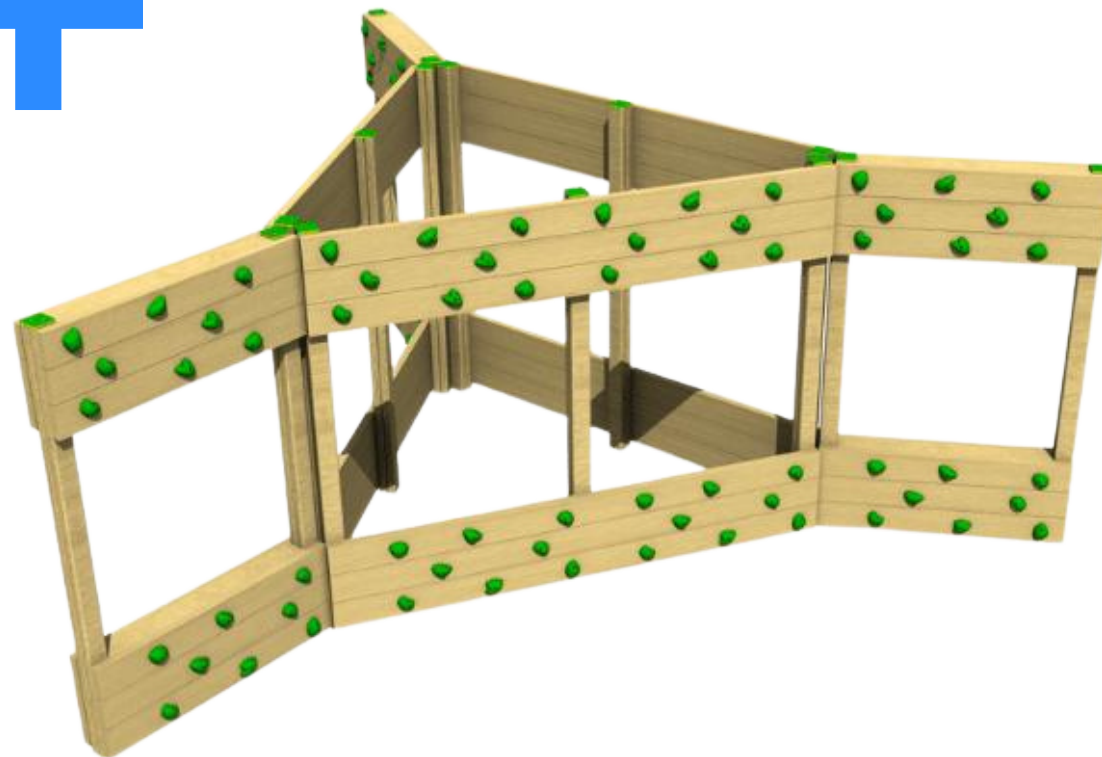

Scenic Package