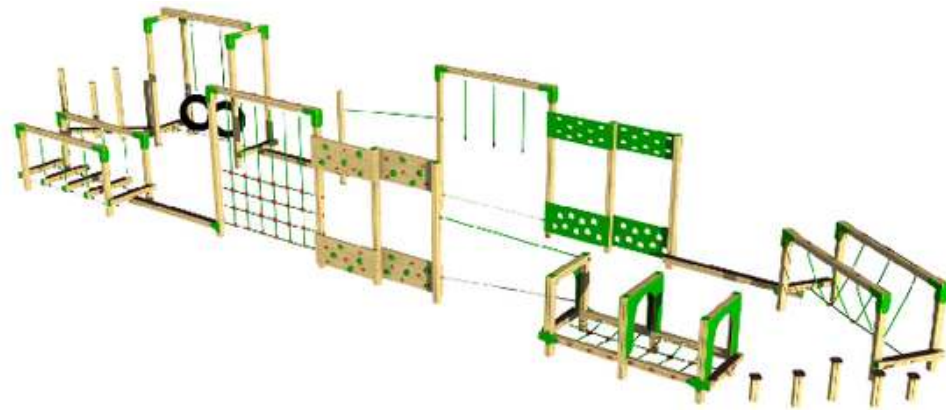

AT16 Adventure Trail 16

£10,987 exc VAT

FFH: 1m

Area Required: 18.9m x 6.8m