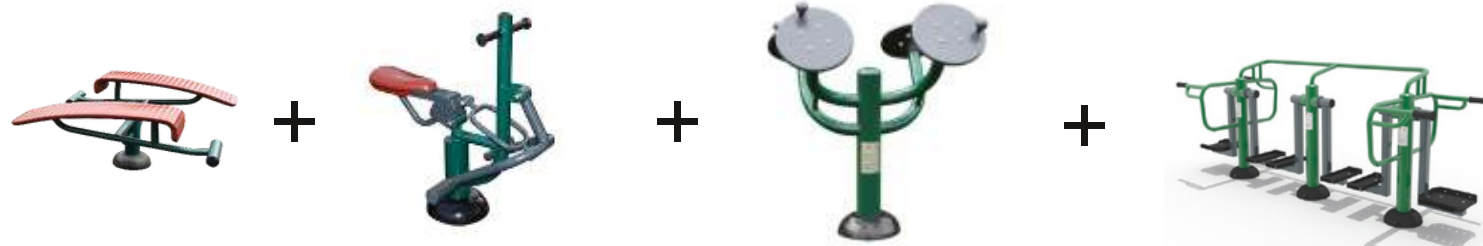

GYM306 Children's
Double Health
Walker

+

GYM307 Children's
Double Slalom
Skier

+

GYM311
Children's Tai Chi
Discs

PRICE:
£7,797 exc VAT

- ✓ 6 FITNESS STATIONS
- ✓ UP TO 13 CHILDREN

PACKAGE Four

GYM301 Children's
Double Sit Up
Bench

GYM307 Children's
Double Slalom
Skier

GYM308
Children's Horse
Rider

GYM309
Children's Rower

GYM312 Children's
Arm and Pedal
Bike

PRICE:
£6,319 exc VAT

- ✓ 5 FITNESS STATIONS
- ✓ UP TO 7 CHILDREN

PACKAGE Five

GYM301 Children's
Double Sit Up
Bench

GYM308
Children's Horse
Rider

GYM311
Children's Tai Chi
Discs

GYM318 Children's
Energise Outdoor
Gym Multi-Unit

PRICE:
£6,063 exc VAT

- ✓ 4 FITNESS STATIONS
- ✓ UP TO 9 CHILDREN