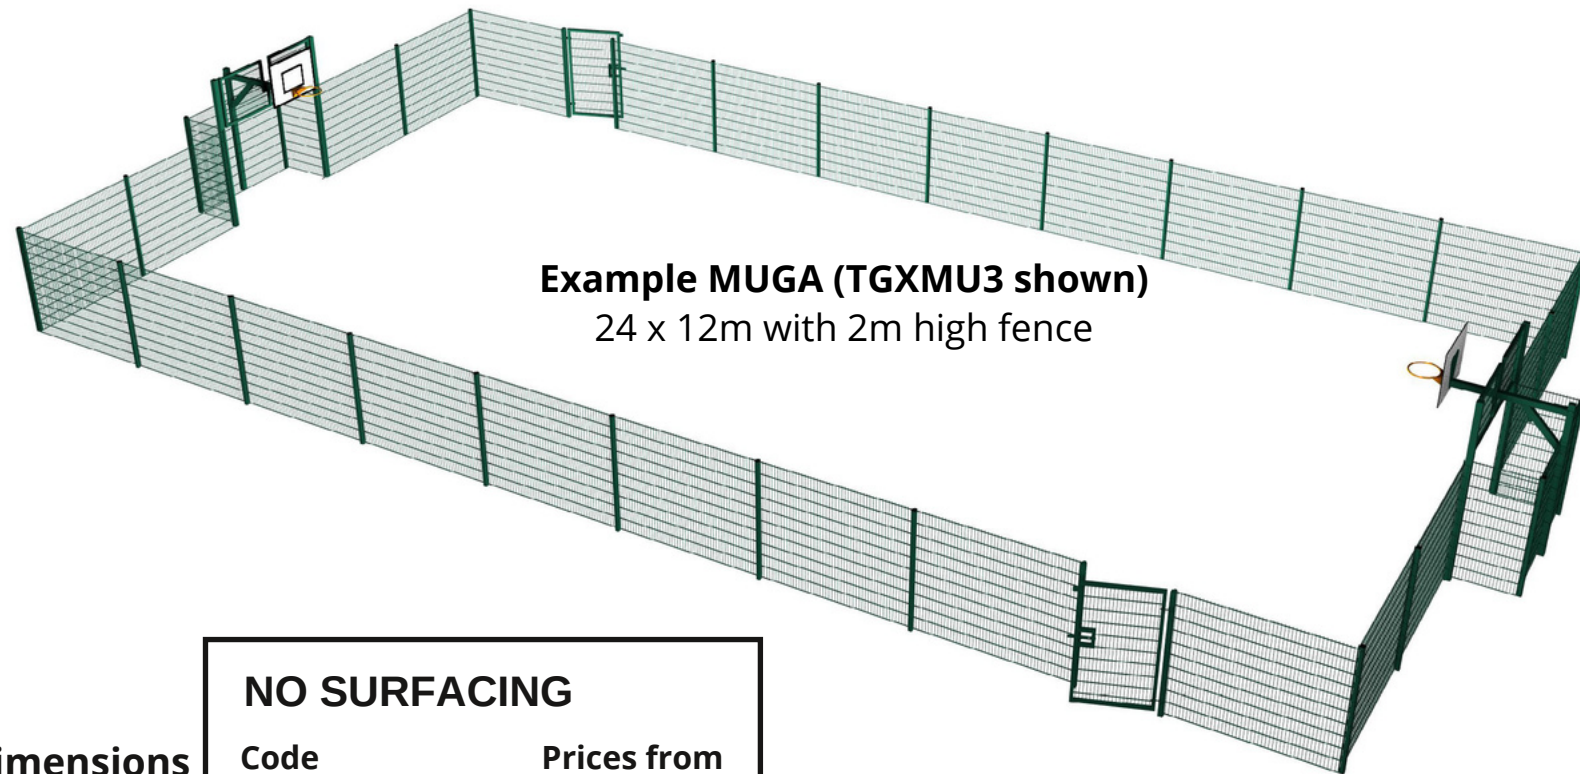

Area Required: 18.9m x 6.8m

AT16 Adventure Trail 16

£10,987 exc VAT

FFH: 1m

Area Required: 18.9m x 6.8m

MULTI USE GAMES AREAS

Example MUGA (TGXMU3 shown)
24 x 12m with 2m high fence

NO SURFACING

Dimensions	Code	Prices from
12m x 8m	TGXMU1*	£14,628
20m x 10m	TGXMU2*	£18,028
24m x 12m	TGXMU3*	£20,068
30m x 15m	TGXMU4*	£23,128

FEATURES & BENEFITS

- Available in 1m, 2m and 3m fence heights
- Fencing available in green, blue or black
- Add panels from our Target range to create a personalised sports facility

*Please note ALL Multi-Use Games Areas include steel mesh fencing, 2x single gates (each 1.2m wide) and 2x Goal Ends.

All prices based on good site access and strictly subject to a detailed site survey.