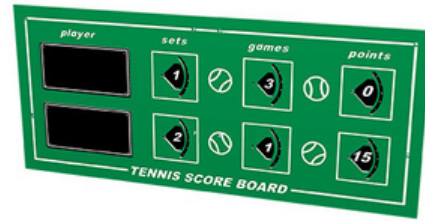

TARGETS

TG301 Tennis
£1,824 exc VAT
Dimensions: H: 2.1m, W: 2.4m

TG302 Tennis Score Board
£1,157 exc VAT
Dimensions: H: 1.1m, W: 2.4m

TG303 Football
£1,824 exc VAT
Dimensions: H: 2.1m, W: 2.4m

TG305 Cricket
£1,824 exc VAT
Dimensions: H: 2.1m, W: 2.4m