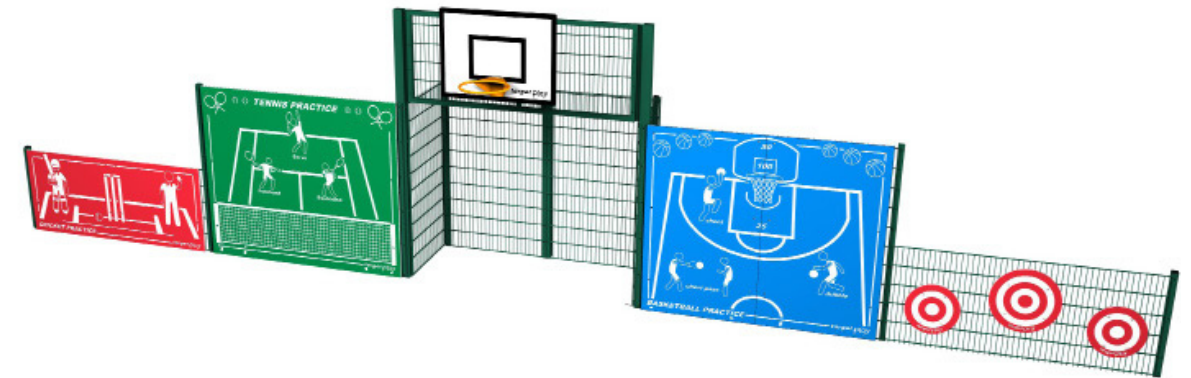

TGX2 Target Example 2
£4,271 exc VAT

Dimensions: H: 3.2m, W: 5.1m, D: 2.5m

TGX3 Target Example 3
£6,105 exc VAT

Dimensions: H: 3.2m, W: 10.2m, D: 2.5m

TGX4 Target Example 4
£7,940 exc VAT

Dimensions: H: 3.2m, W: 7.7m, D: 2.5m

TGX5 Target Example 5
£9,775 exc VAT

Dimensions: H: 3.2m, W: 12.8m, D: 2.5m

TGX6 Target Example 6
£8,552 exc VAT

Dimensions: H: 3.2m, W: 7.7m, D: 2.5m

TGX7 Target Example 7
£6,105 exc VAT

Dimensions: H: 2.1m, W: 7.7m, D: 0.2m