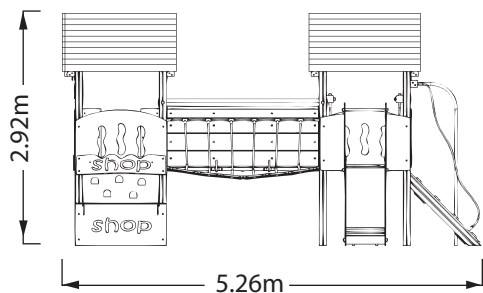

FEATURES	SHOP FRONT A	CLATTERBRIDGE B	1m SLIDE C	RAMP with RAMP PULL D	NET TUNNEL E	FIREFIGHTERS POLE F
	CRAWLING TUNNEL G	CLIMBER H	CLIMBING NET I			

--- = MINIMUM SPACE
— = SURFACE AREA

ZENITH FOUR - RUSTIC