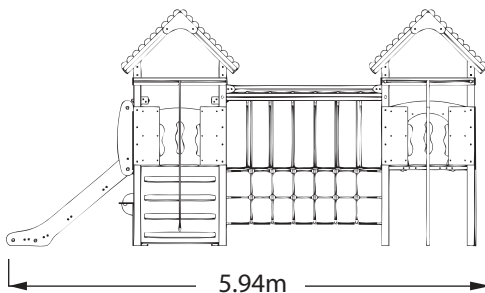

ZENITH FOUR - RUSTIC

REF: Z104(A)