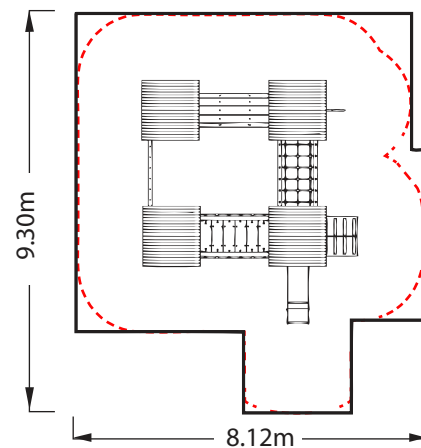

ZENITH FOUR - RUSTIC

creative
play

FFH: 1m
MIN AREA: 63.55m²

RUSTIC ROOF

Ropes and nets
Polypropylene covered
multi-filament steel core rope
secured with hydraulically
pressed end connections and
custom made tamper-proof
net joints.

FEATURES	SHOP FRONT A	CLATTERBRIDGE B	1m SLIDE C	RAMP with RAMP PULL D	NET TUNNEL E	FIREFIGHTERS POLE F
	CRAWLING TUNNEL G	CLIMBER H	CLIMBING NET I			

--- = MINIMUM SPACE
— = SURFACE AREA

ZENITH FOUR - RUSTIC