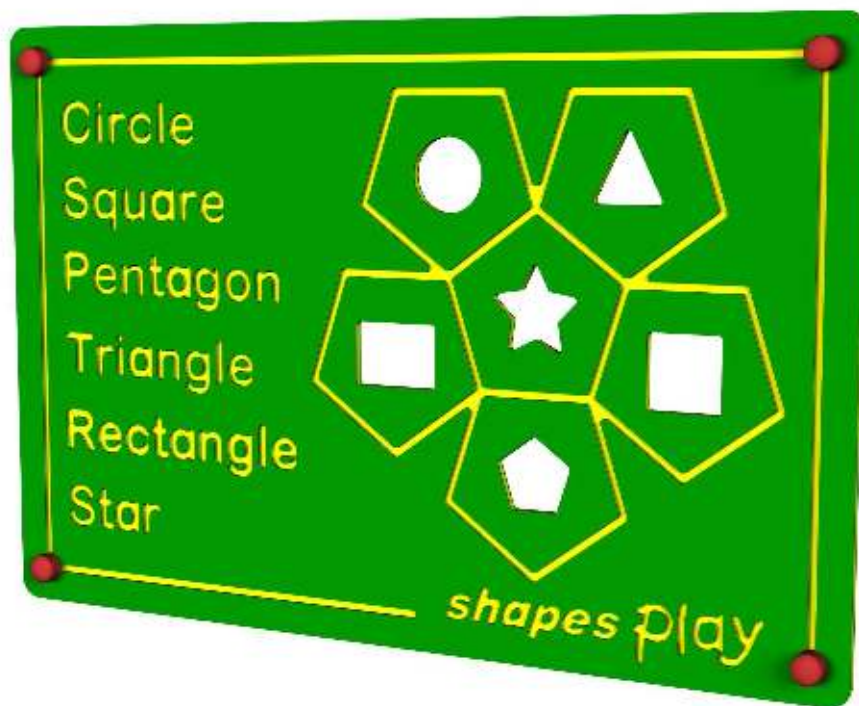

SHAPES WALL PANEL

creative
play

Fastenings are tamper-proof or capped with secure custom-made plastic tamper proof covers.

High specification, self-coloured, co-extruded polyethylene panels. This material is extremely durable, will not fade in sunshine, it is unaffected by moisture, will not delaminate.

High quality countersunk torx head wood screw with special thread. Hardened steel with a brass effect finish.